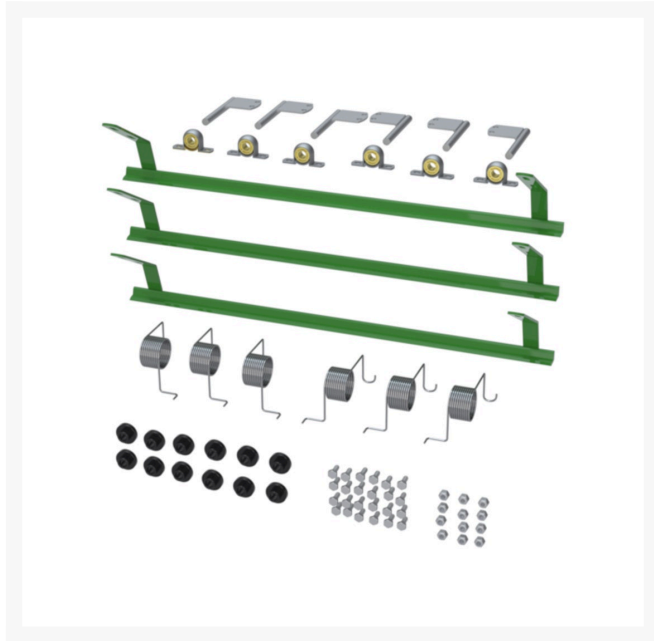

Scraper Kit - Rear Roller

R42-4820G

Specifications

Manufacturer

R&R Products

Fits Models

R&R Products Greens Max 2200LP

R&R Products Versa-Green 1860

R&R Products Versa-Green 1860PS

Replacement Parts

R19-9540

Spring - Torsion LH

R19-9550

Spring - Torsion RH

R19-9560

Spacer - Spring

R256-239

Bearing

R32152-4

Locknut - 1/4-20 All
Metal

R400106

Bolt - Hex HD 1/4-20 x
5/8

R42-4780

Mount - Scraper LH