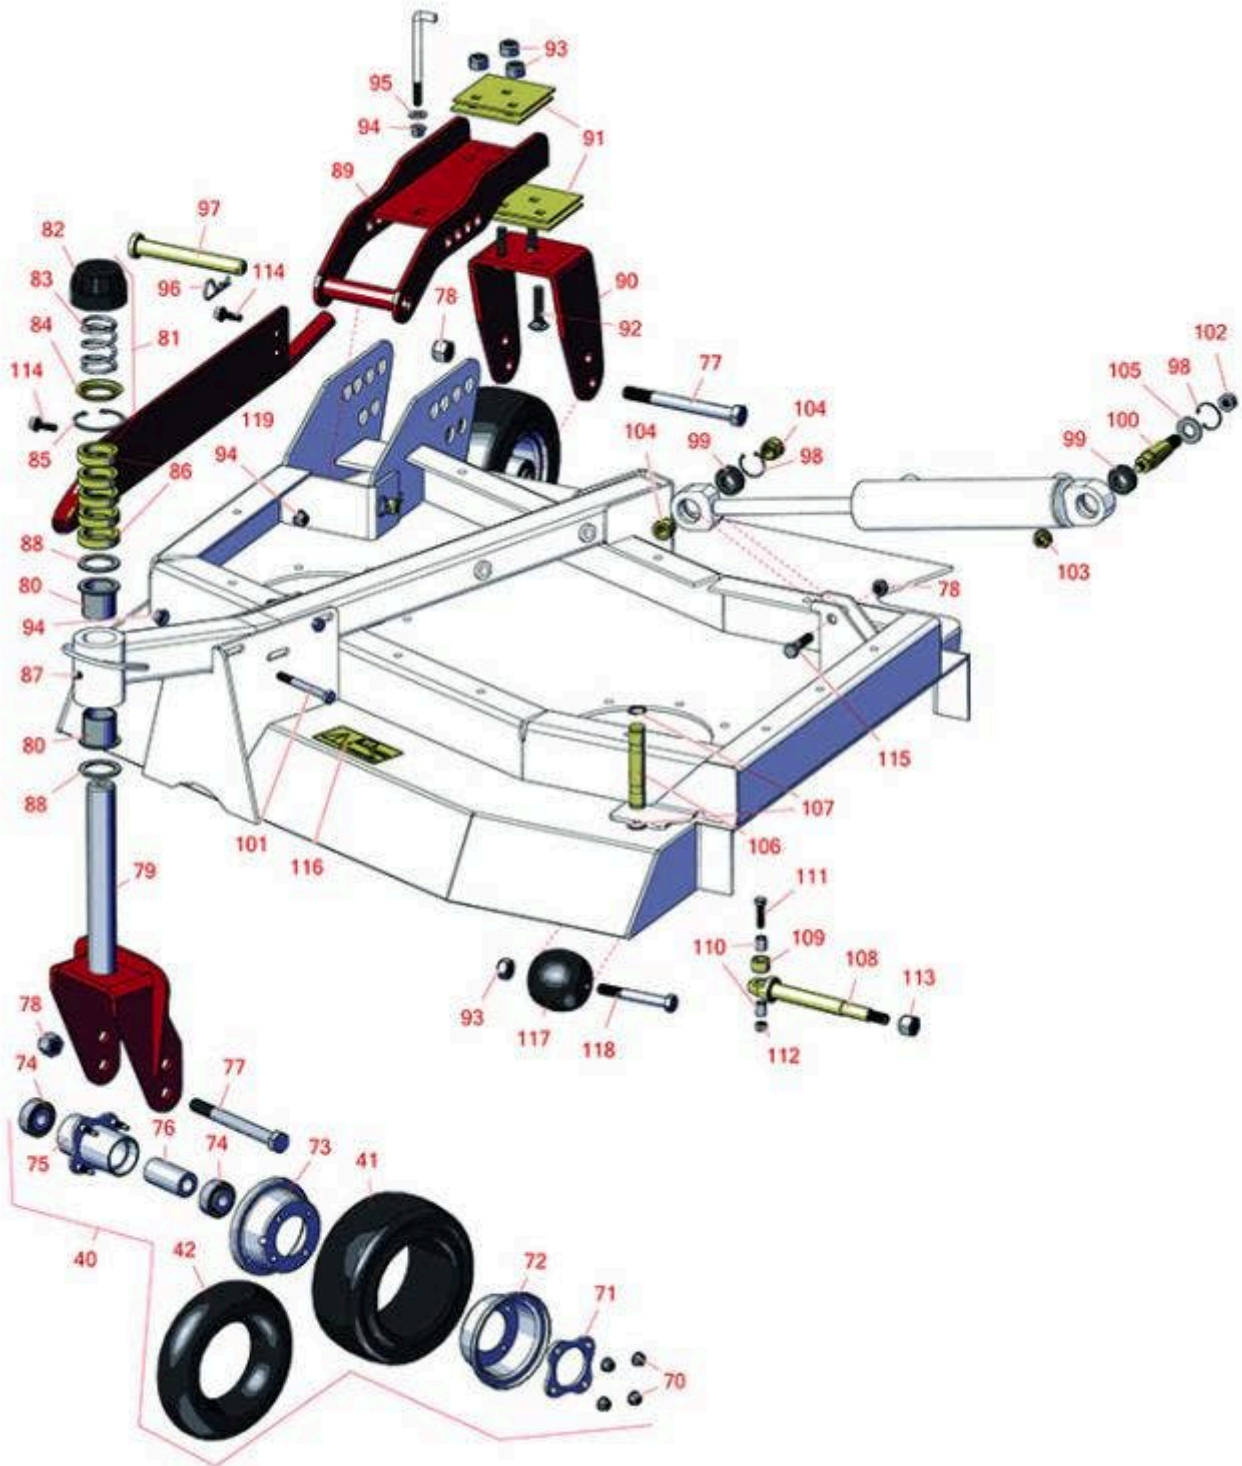

Replaces Toro Groundsmaster 4100-D

Parts

Rotary Mower - Models 30604 & 30608

Right-Hand Deck Caster Arms and Wheels

All original equipment manufacturers names and part numbers are used for identification purposes only, and we are in no way implying that our products are original equipment parts. Prices subject to change without notice.

Replaces Toro Groundsmaster 4100-D Parts

Rotary Mower - Models 30604 & 30608
Right-Hand Deck Caster Arms and Wheels

Item No	R&R Part No.	OEM Part No.	Description	Qty Req	Price Each	Order Quantity
Tires & Wheels						
40	R93-9938	86-0020, 93-9938	Wheel Assy - Castor - Pneu 8x3.50-4	2	94.50	
40	R137-5529	137-5529, 93-5974, 93-9574, 137-5529	Wheel Assy - Foam Filled 8x3.5-4SM	0	145.60	
41	R93-9939	93-9939, 98-2877	Tire - 8x3.50-4 (4 Ply) Sm Pneu	2	19.15	
41	R150615	136-4424, 137-5924	Tire - Foam Filled 8-3.5 x 4 Sm 4 Ply	2	59.25	
42	R68-8950	68-8950	Tube - Castor Wheel 9x3.50-4 TR87	2	5.45	
Other Parts Available						
70	R32128-16	32128-16	Locknut - 5/16-24 Flanged Top	8	0.90	
71	R93-4242	93-4242	Plate - Caster Wheel	2	4.65	
72	R95-2741	137-5552, 95-2741	Rim - Wheel Half w/o Valve Hole	2	14.25	
73	R93-4239	93-4239	Rim - Wheel Half w/Valve Hole	2	14.95	
74	R108-9017	108-9017, 120-3366	Bearing-Stainless	4	24.15	
75	R93-5980	93-4238, 93-5980	Hub Assy - w/o Bearings/Spacer	2	45.25	
76	R93-4241	93-4241	Spacer - Caster Wheel	2	10.70	
77	R327-24	327-24	Bolt - Hex HD 5/8-11 x 6	2	4.35	
78	R3296-53	3296-53	Locknut - 5/8-11 ESNA Yellow	3	1.85	
79	R92-7750-01	86-2410, 92-7750, 92-7750-01	Fork - Castor	1	147.50	