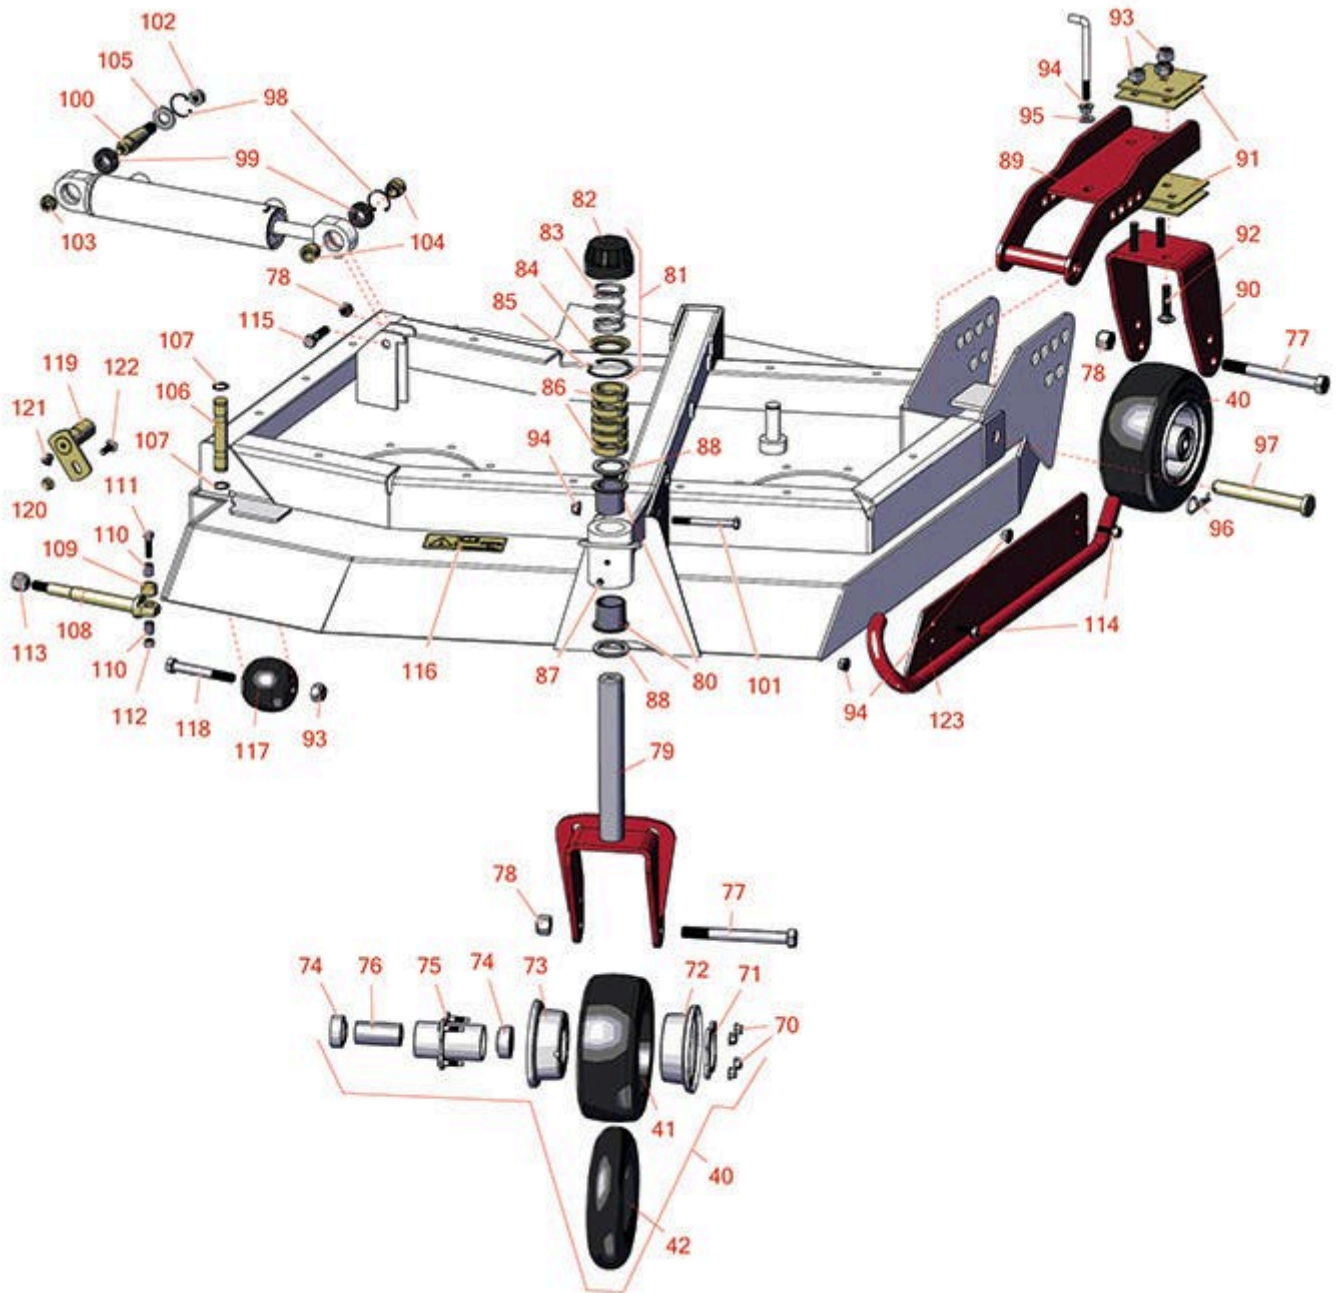

# Replaces Toro Groundsmaster 4100-D

## Parts

Rotary Mower - Models 30604 & 30608  
Left-Hand Deck Caster Arms and Wheels

All original equipment manufacturers names and part numbers are used for identification purposes only, and we are in no way implying that our products are original equipment parts. Prices subject to change without notice.

# Replaces Toro Groundsmaster 4100-D Parts

Rotary Mower - Models 30604 & 30608  
Left-Hand Deck Caster Arms and Wheels

Item No	R&R Part No.	OEM Part No.	Description	Qty Req	Price Each	Order Quantity
<b>Tires &amp; Wheels</b>						
40	<b>R93-9938</b>	86-0020, 93-9938	Wheel Assy - Castor - Pneu 8x3.50-4	2	<b>94.50</b>	
40	<b>R137-5529</b>	137-5529, 93-5974, 93-9574, 137-5529	Wheel Assy - Foam Filled 8x3.5-4SM	0	<b>145.60</b>	
41	<b>R93-9939</b>	93-9939, 98-2877	Tire - 8x3.50-4 (4 Ply) Sm Pneu	2	<b>19.15</b>	
41	<b>R150615</b>	136-4424, 137-5924	Tire - Foam Filled 8-3.5 x 4 Sm 4 Ply	2	<b>59.25</b>	
42	<b>R68-8950</b>	68-8950	Tube - Castor Wheel 9x3.50-4 TR87	2	<b>5.45</b>	
<b>Other Parts Available</b>						
70	<b>R32128-16</b>	32128-16	Locknut - 5/16-24 Flanged Top	8	<b>0.90</b>	
71	<b>R93-4242</b>	93-4242	Plate - Caster Wheel	2	<b>4.65</b>	
72	<b>R95-2741</b>	137-5552, 95-2741	Rim - Wheel Half w/o Valve Hole	2	<b>14.25</b>	
73	<b>R93-4239</b>	93-4239	Rim - Wheel Half w/Valve Hole	2	<b>14.95</b>	
74	<b>R108-9017</b>	108-9017, 120-3366	Bearing-Stainless	4	<b>24.15</b>	
75	<b>R93-5980</b>	93-4238, 93-5980	Hub Assy - w/o Bearings/Spacer	2	<b>45.25</b>	
76	<b>R93-4241</b>	93-4241	Spacer - Caster Wheel	2	<b>10.70</b>	
77	<b>R327-24</b>	327-24	Bolt - Hex HD 5/8-11 x 6	2	<b>4.35</b>	
78	<b>R3296-53</b>	3296-53	Locknut - 5/8-11 ESNA Yellow	3	<b>1.85</b>	
79	<b>R92-7750-01</b>	86-2410, 92-7750, 92-7750-01	Fork - Castor	1	<b>147.50</b>	