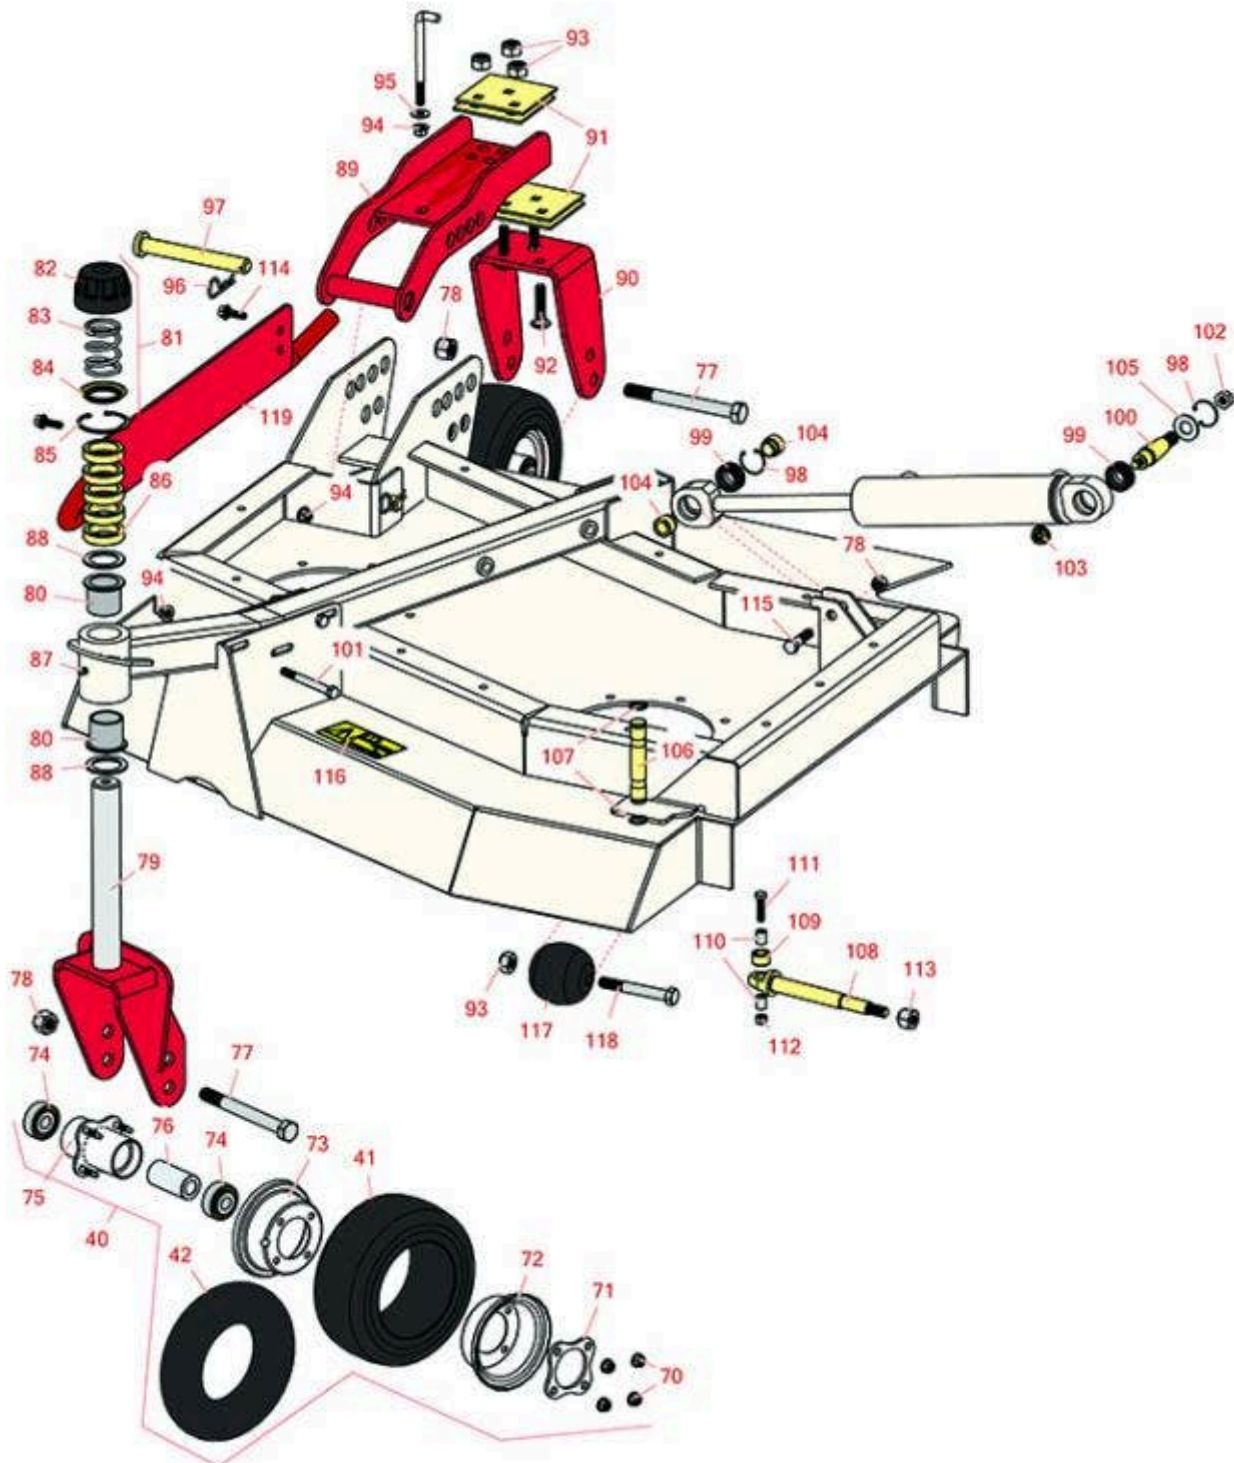

Replaces Toro Groundsmaster 4100-D

Parts

Rotary Mower - Model 30449

Right-Hand Deck Caster Arms and Wheels

All original equipment manufacturers names and part numbers are used for identification purposes only, and we are in no way implying that our products are original equipment parts. Prices subject to change without notice.

Replaces Toro Groundsmaster 4100-D Parts

Rotary Mower - Model 30449

Right-Hand Deck Caster Arms and Wheels

Item No	R&R Part No.	OEM Part No.	Description	Qty Req	Price Each	Order Quantity
Tires & Wheels						
40	R93-9938	86-0020, 93-9938	Wheel Assy - Castor - Pneu 8x3.50-4	2	94.50	
41	R93-9939	93-9939, 98-2877	Tire - 8x3.50-4 (4 Ply) Sm Pneu	2	19.15	
41	R150615	136-4424, 137-5924	Tire - Foam Filled 8-3.5 x 4 Sm 4 Ply	2	59.25	
42	R68-8950	68-8950	Tube - Castor Wheel 9x3.50-4 TR87	2	5.45	
Other Parts Available						
70	R32128-16	32128-16	Locknut - 5/16-24 Flanged Top	8	0.90	
71	R93-4242	93-4242	Plate - Caster Wheel	2	4.65	
72	R95-2741	137-5552, 95-2741	Rim - Wheel Half w/o Valve Hole	2	14.25	
73	R93-4239	93-4239	Rim - Wheel Half w/Valve Hole	2	14.95	
74	R108-9017	108-9017, 120-3366	Bearing-Stainless	4	24.15	
75	R93-5980	93-4238, 93-5980	Hub Assy - w/o Bearings/Spacer	2	45.25	
76	R93-4241	93-4241	Spacer - Caster Wheel	2	10.70	
77	R327-24	327-24	Bolt - Hex HD 5/8-11 x 6	2	4.35	
78	R3296-53	3296-53	Locknut - 5/8-11 ESNA Yellow	3	1.85	
79	R92-7750-01	86-2410, 92-7750, 92-7750-01	Fork - Castor	1	147.50	
80	R69-6470	69-6470	Bushing - Flanged	2	6.15	
81	R92-9727	92-9727	Cap Assy - HOC	1	59.10	