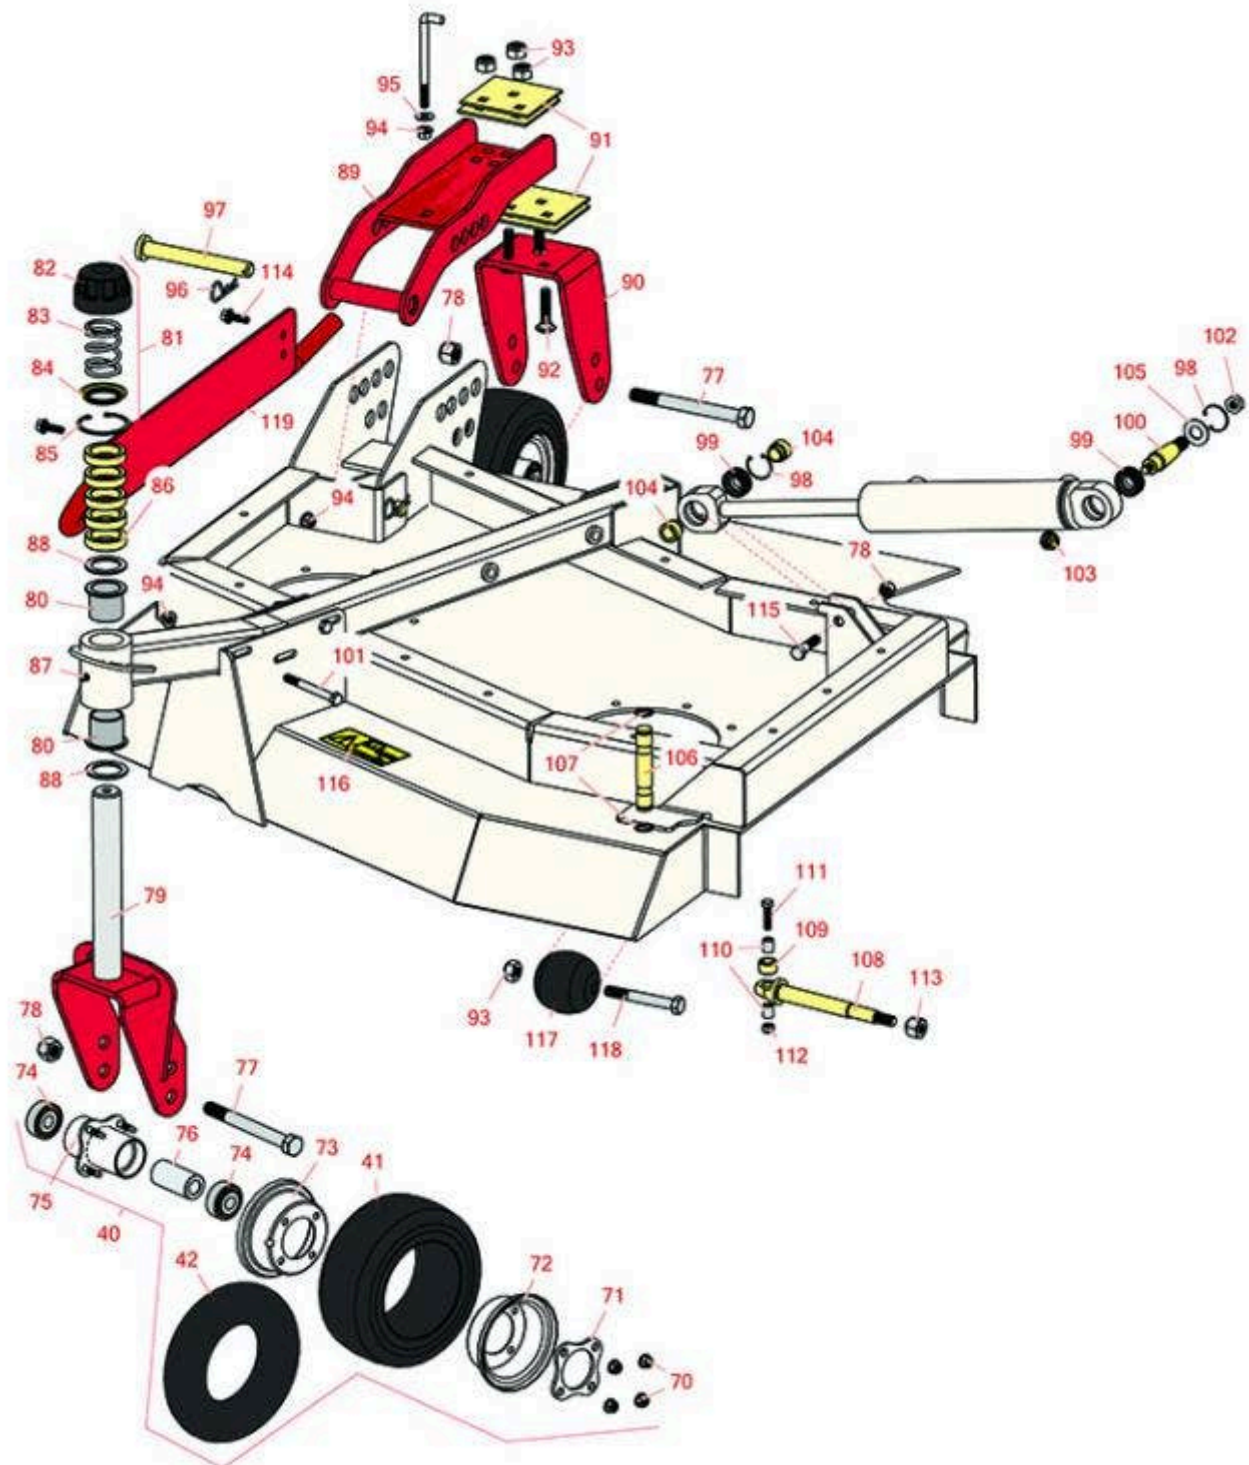

# Replaces Toro Groundsmaster 4100-D

## Parts

Rotary Mower - Model 30411

Right-Hand Deck Caster Arms and Wheels

All original equipment manufacturers names and part numbers are used for identification purposes only, and we are in no way implying that our products are original equipment parts. Prices subject to change without notice.

# Replaces Toro Groundsmaster 4100-D Parts

Rotary Mower - Model 30411  
Right-Hand Deck Caster Arms and Wheels

Item No	R&R Part No.	OEM Part No.	Description	Qty Req	Price Each	Order Quantity
<b>Tires &amp; Wheels</b>						
40	<b>R93-9938</b>	86-0020, 93-9938	Wheel Assy - Castor - Pneu 8x3.50-4	2	<b>94.50</b>	
40	<b>R137-5529</b>	137-5529, 93-5974, 93-9574, 137-5529	Wheel Assy - Foam Filled 8x3.5-4SM	0	<b>145.60</b>	
41	<b>R93-9939</b>	93-9939, 98-2877	Tire - 8x3.50-4 (4 Ply) Sm Pneu	2	<b>19.15</b>	
41	<b>R150615</b>	136-4424, 137-5924	Tire - Foam Filled 8-3.5 x 4 Sm 4 Ply	2	<b>59.25</b>	
42	<b>R68-8950</b>	68-8950	Tube - Castor Wheel 9x3.50-4 TR87	2	<b>5.45</b>	
<b>Other Parts Available</b>						
70	<b>R32128-16</b>	32128-16	Locknut - 5/16-24 Flanged Top	8	<b>0.90</b>	
71	<b>R93-4242</b>	93-4242	Plate - Caster Wheel	2	<b>4.65</b>	
72	<b>R95-2741</b>	137-5552, 95-2741	Rim - Wheel Half w/o Valve Hole	2	<b>14.25</b>	
73	<b>R93-4239</b>	93-4239	Rim - Wheel Half w/Valve Hole	2	<b>14.95</b>	
74	<b>R93-4237</b>	93-4237	Bearing	4	<b>12.30</b>	
75	<b>R93-5980</b>	93-4238, 93-5980	Hub Assy - w/o Bearings/Spacer	2	<b>45.25</b>	
76	<b>R93-4241</b>	93-4241	Spacer - Caster Wheel	2	<b>10.70</b>	
77	<b>R327-24</b>	327-24	Bolt - Hex HD 5/8-11 x 6	2	<b>4.35</b>	
78	<b>R3296-53</b>	3296-53	Locknut - 5/8-11 ESNA Yellow	3	<b>1.85</b>	
79	<b>R92-7750-01</b>	86-2410, 92-7750, 92-7750-01	Fork - Castor	1	<b>147.50</b>	