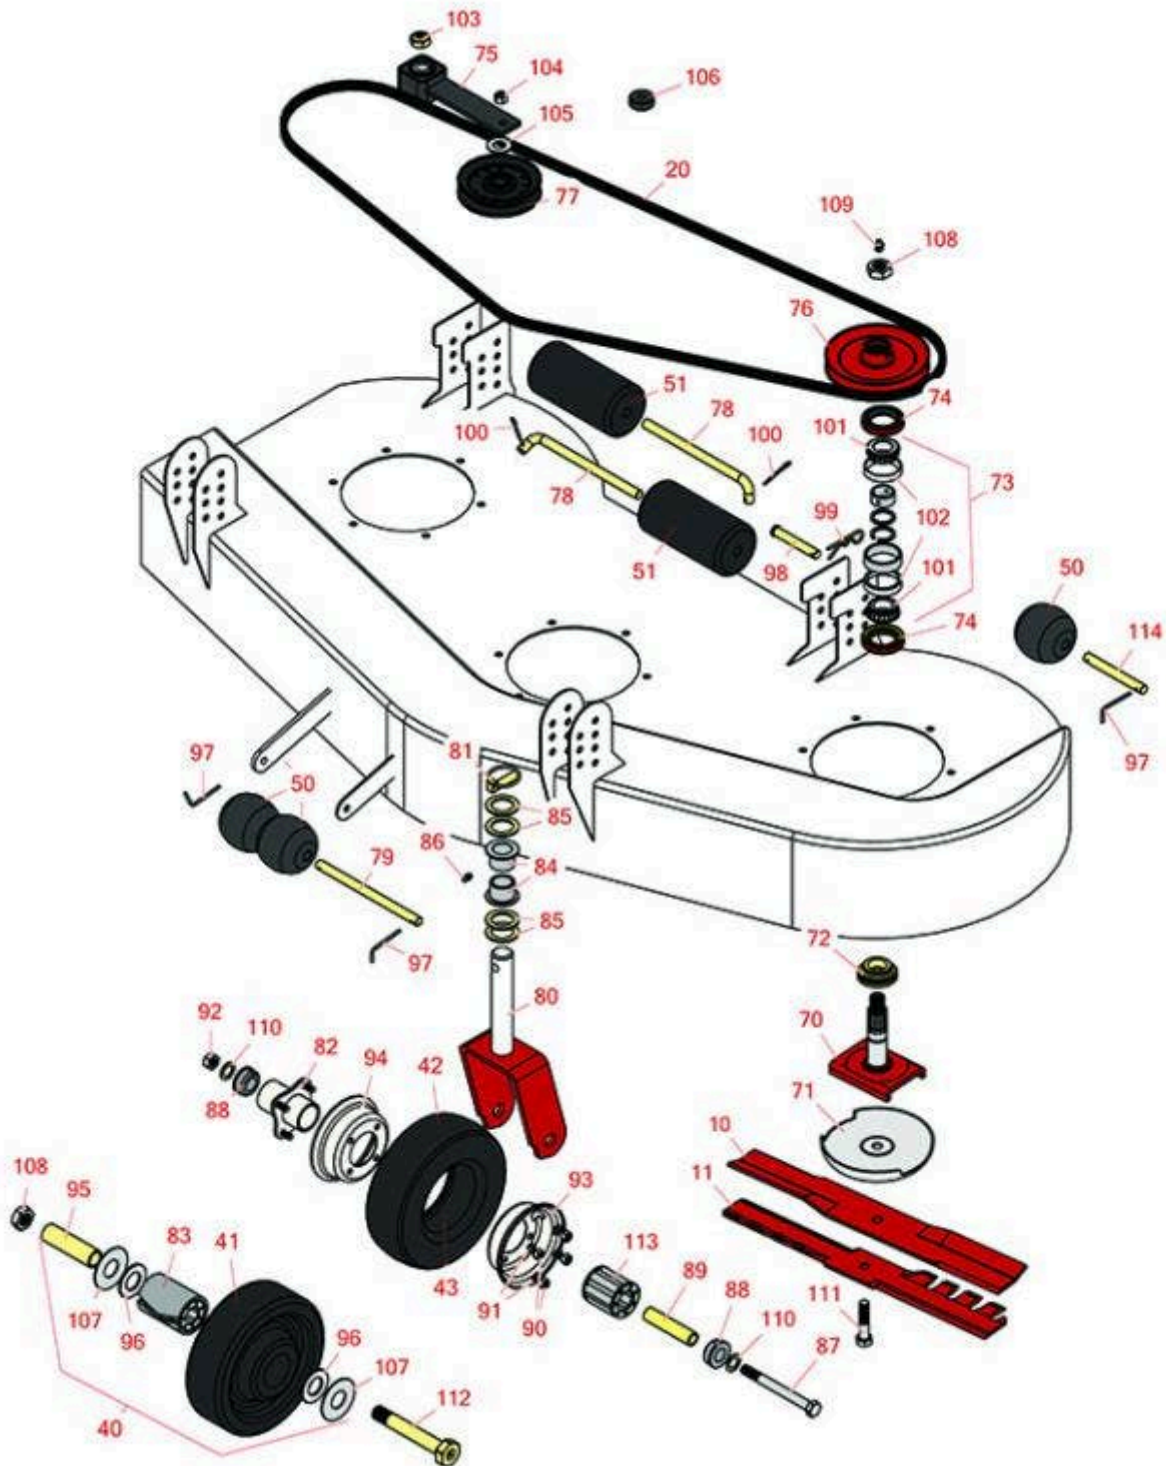

Replaces Toro Groundsmaster 220 Parts

Rotary Mower - Model 30798

52in Side Discharge Deck - Model 30555

All original equipment manufacturers names and part numbers are used for identification purposes only, and we are in no way implying that our products are original equipment parts. Prices subject to change without notice.

Replaces Toro Groundsmaster 220 Parts

Rotary Mower - Model 30798
52in Side Discharge Deck - Model 30555

Item No	R&R Part No.	OEM Part No.	Description	Qty Req	Price Each	Order Quantity
Blades						
10	R27-0990	27-0990, 27-0990-03	Mower Blade	3	16.15	
10	R44-6250	44-6250, 44-6250-03	Mower Blade	3	19.05	
11	R104-1301	104-1301	Mower Blade - Gator Mulcher	3	15.70	
Belts						
20	R150515	27-1160	Belt - Deck Gm 52	1	50.80	
<i>Tech Note: Ser# 2000001-2999999:</i>						
20	R57-0240	57-0240	Belt - Deck	1	68.30	
20	R44-6260	44-6260	Belt - Deck	1	47.70	
Wheels						
40	R27-1050	27-1050, 46-8230	Wheel Assy	2	82.45	
41	R27-1190	27-1190	Wheel Only - Gm 52 Deck	2	42.35	
42	RCT5120081	68-8960	Tire - 8x3.00-4 Nhs (4 Ply) Carlisle Smooth	2	19.90	
43	R68-8950	68-8950	Tube - Castor Wheel 9x3.50-4 TR87	2	5.45	
Rollers						
50	R29-4820	29-4820	Roller	6	16.55	
51	R36-1740	36-1740	Roller - Rotary Deck	2	21.25	
Other Parts Available						
70	R27-0920	27-0920	Spindle - Splined - 4-5/8 in	3	73.95	