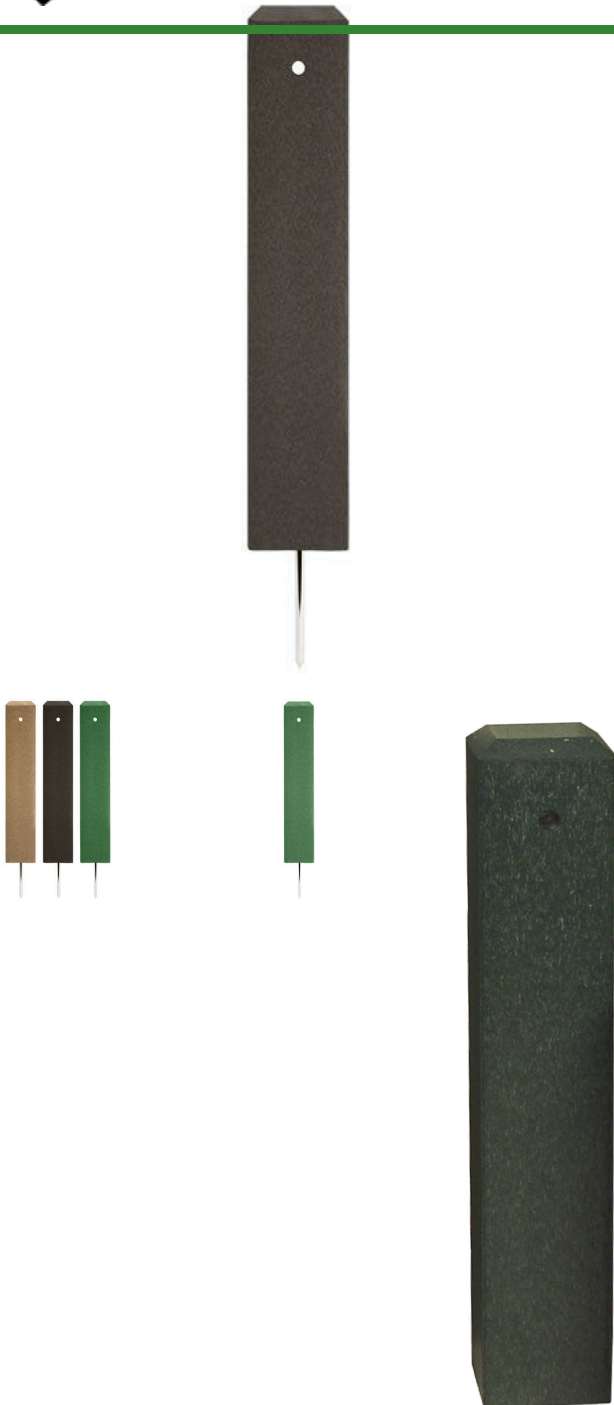

# Rope Stake with Center Hole - 4 x 4

RP05

## Details

Smooth design with a classic beveled edge. Maintenance-free, recycled plastic lumber has centered hole for permanent rope placement. Requires no painting and will not rot or splinter; fade resistant. Spike base for easy installation.

- Recycled plastic lumber requires no painting
- Maintenance free & fade resistant
- Center hole for rope and beveled edge top
- Steel Spike base

## Replacement Parts

RP10016 Steel Stake - 3/8 x 8