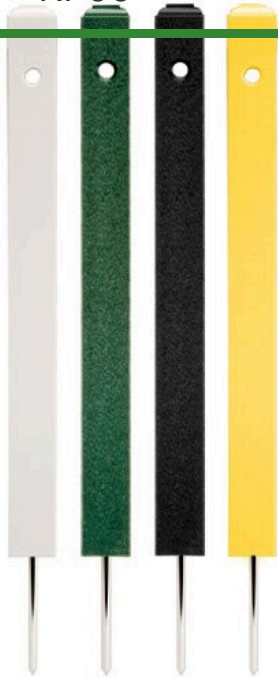

Rope Stake with Center Hole - 2 x 2

RP00

Details

Center hole pattern for permanent rope placement in recycled plastic lumber maintenance-free stakes. Requires no painting and will not rot or splinter. Fade resistant. Smooth, classic beveled edge top. Spike base for easy installation. Available in 12", 18" and 24" lengths

- Recycled plastic lumber requires no painting
- Maintenance free & fade resistant
- Center hole for rope and beveled edge top
- Steel Spike base

Specifications

Manufacturer R&R Products

Options

Length. 18 in
24 in
12 in

Color Green
White
Black
Yellow

Replacement Parts

RP10016 Steel Stake - 3/8 x 8

R&R Products Inc

3334 E Milber St Tucson, 85714
800-528-3446

<https://www.rrproducts.com/>