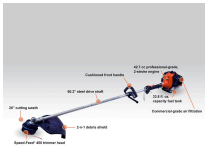

Echo SRM-410x String Trimmer 42.7CC Straight Shaft RECSRM410X

Details

The most powerful Echo string trimmer with professional grade power. This straight shaft trimmer levels tough, overgrown weeds and grass with power to spare making it a nimble beast. Equipped with a 42.7cc professional grade, 2-stroke engine for performance and durability. Features a solid steel drive shaft, pleated, automotive-style paper air filter to keep the engine cleaner in harsh conditions, and a 2-in-1 shield, if a blade is used, sold separately. Ultimate trimming efficiency is with a 20in cutting swath and 33.8 fluid oz. fuel tank for increased run time. 42.7cc head. Large 20in cutting swath. 33.8 fl oz capacity see-through fuel tank. Commercial grade air filtration.

Please note: This product is considered either bulky or otherwise restricted from shipment by air, and will only be shipped ground freight.

- Heavy-duty 42.7cc professional-grade, 2-stroke engine
- Speed-Feed 450 head
- Solid steel drive shaft
- Pleated, automotive-style paper air filter
- 2-in-1 shield
- 20in cutting swath
- 33.8fl oz. fuel tank capacity

Specifications

Manufacturer	Echo
Carburetor	Rotary
Cutting Width	20 in
Engine Displacement	42.7 cc (2.6 cu in)
Fuel Capacity	33.8 fl oz
Shaft Length	60 in
Starting System	Standard

R&R Products Inc

3334 E Milber St Tucson, 85714
800-528-3446