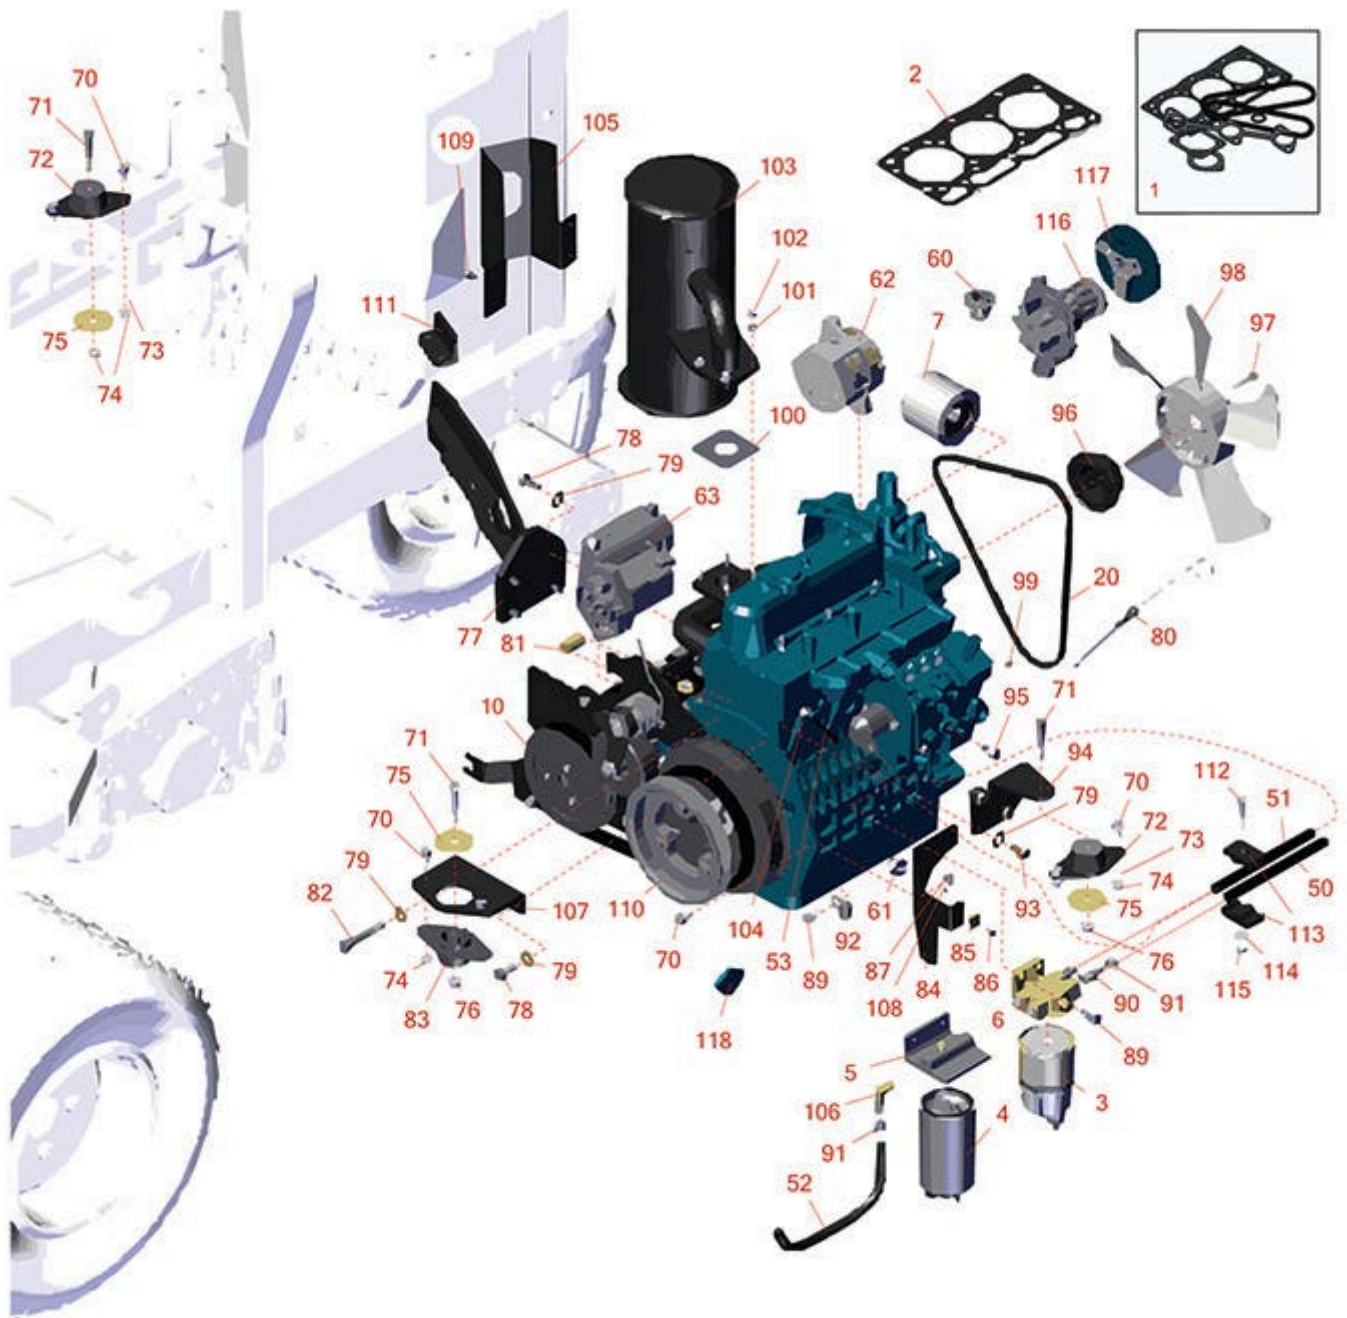

# Replaces Toro Reelmaster 3100-D Parts

Traction Unit - Model 03207  
Engine

All original equipment manufacturers names and part numbers are used for identification purposes only, and we are in no way implying that our products are original equipment parts. Prices subject to change without notice.

# Replaces Toro Reelmaster 3100-D Parts

Traction Unit - Model 03207  
Engine

Item No	R&R Part No.	OEM Part No.	Description	Qty Req	Price Each	Order Quantity
<b>Overhaul Kits</b>						
1	<b>R107-7848</b>	107-7848	Upper Gasket Kit	1	<b>128.25</b>	
2	<b>R108-6573</b>	108-6573	Gasket - Cylinder Head	1	<b>124.25</b>	
<b>Filters</b>						
3	<b>R98-9764</b>	98-9764	Element - Water Fuel Separator	1	<b>34.25</b>	
4	<b>R110-9049</b>	110-9049	Donaldson Fuel Filter - Spin On	1	<b>17.75</b>	
4	<b>RRF10515</b>	105-8045, 108-3854, 110-9049	SilverGuard Fuel Filter	1	<b>14.05</b>	
5	<b>R110-9044</b>	110-9044	Donaldson Water/Fuel Separator Assy	1	<b>41.50</b>	
6	<b>R98-9305</b>	98-9305	Water/Fuel Separator Assy	1	<b>183.95</b>	
7	<b>RX7000074034</b>	99-8384	Kubota Oil Filter	1	<b>11.85</b>	
7	<b>RRF10625</b>	99-8384	SilverGuard Oil Filter	1	<b>7.40</b>	
7	<b>R42-9030</b>	104-5167, 108-3841, 127-0511, 42-9030, 67-4330, 98-9651	Baldwin Oil Filter - Engine	1	<b>7.60</b>	
7	<b>RRF10606</b>	108-3841, 67-4330, 98-9651	SilverGuard Oil Filter - 2 3/4" Long	1	<b>6.50</b>	
7	<b>RRF10607</b>	104-5167, 108-3841, 42-9030, 99-8384	SilverGuard Oil Filter - 3 3/4" Long	1	<b>6.80</b>	

# Replaces Toro Reelmaster 3100-D Parts

Traction Unit - Model 03207  
Engine

Item No	R&R Part No.	OEM Part No.	Description	Qty Req	Price Each	Order Quantity
10	<b>RX1J99500000</b>	104-4899, 107-7830, 112-9906, 138-6905	Kubota Engine D1105 E	1	<b>5714.00</b>	

## Belts

20	<b>RX1624197010</b>	130-1241, 99-3467	V-Belt - Fan - Bestorq	1	<b>15.30</b>	
----	---------------------	----------------------	------------------------	---	--------------	--