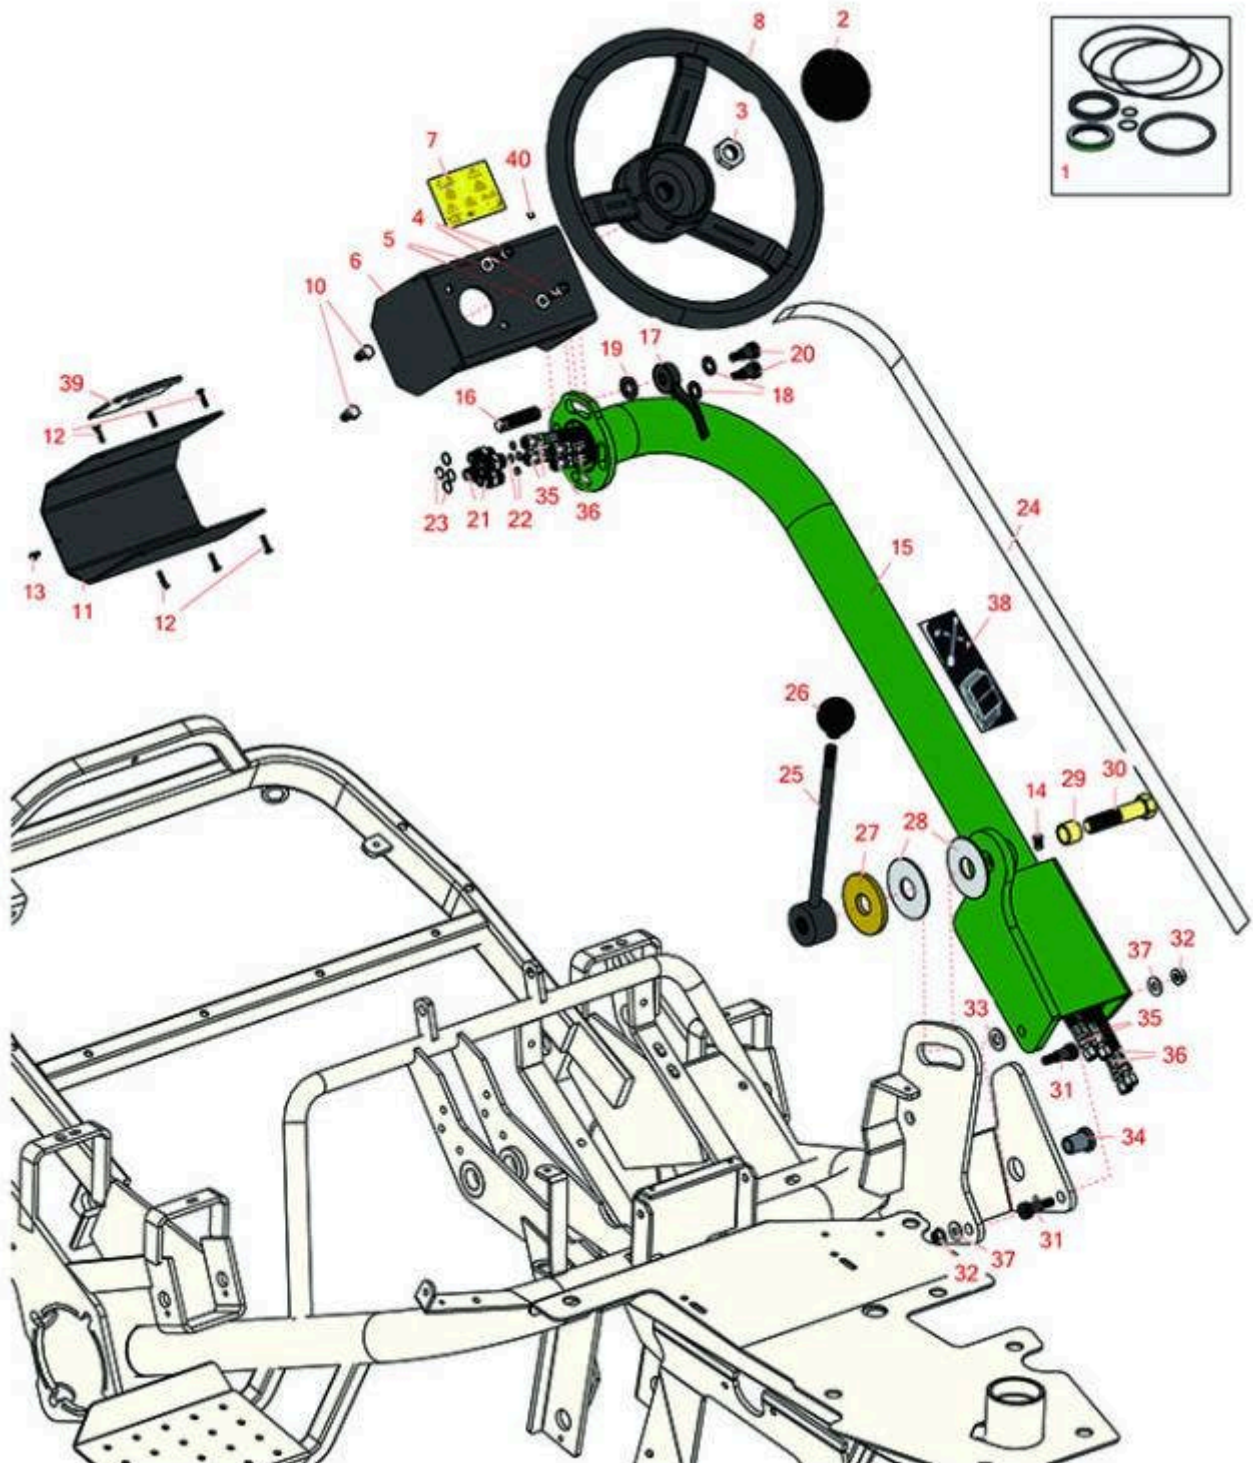

Replaces R&R Products Versa-Green

2160D Parts

Traction Unit

Steering Arm

All original equipment manufacturers names and part numbers are used for identification purposes only, and we are in no way implying that our products are original equipment parts. Prices subject to change without notice.

Replaces R&R Products Versa-Green

2160D Parts

Traction Unit

Steering Arm

Item No	R&R Part No.	OEM Part No.	Description	Qty Req	Price Each	Order Quantity
---------	--------------	--------------	-------------	---------	------------	----------------

Overhaul Kits

1	R92-9749	R49-0170, R49-0180, R49-0190, R49-0200, R49-0210, R49-0220, R49-0230, R59-6670, R59-6700, R59-6710, R59-6760, R59-6780, R59-6840	Seal Kit - Fits R92-8690 Valve	1	27.10	
---	-----------------	--	--------------------------------	---	--------------	--

Others Parts Available

2	R150267		Cap - Steering Wheel	1	16.45	
3	R107-2561	R47-6990, R47-7090	Nut - Steering Column	1	18.95	
4	R150776	R95-3857	Bolt - Button HD Soc CS 3/8-16 x 1-1/2	2	1.60	

All original equipment manufacturers names and part numbers are used for identification purposes only, and we are in no way implying that our products are original equipment parts. Prices subject to change without notice.