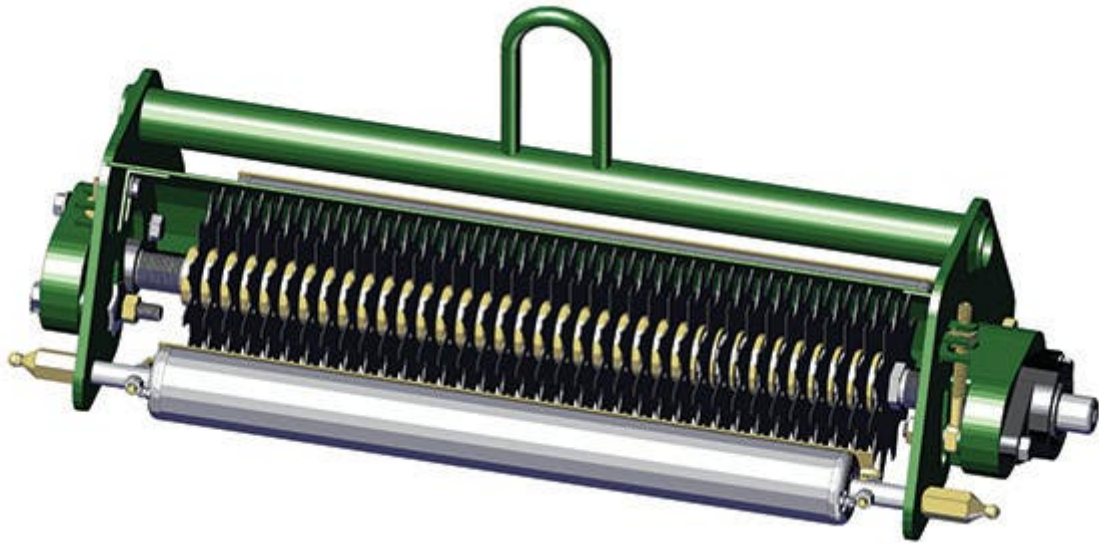

Replaces R&R Products Versa-Green

1860 Parts

Verti-Cut Unit with Rollers

Complete Verti-Cut Unit

All original equipment manufacturers names and part numbers are used for identification purposes only, and we are in no way implying that our products are original equipment parts. Prices subject to change without notice.

Replaces R&R Products Versa-Green

1860 Parts

Verti-Cut Unit with Rollers

Complete Verti-Cut Unit

Item No	R&R Part No.	OEM Part No.	Description	Qty Req	Price Each	Order Quantity
---------	--------------	--------------	-------------	---------	------------	----------------

Complete Verti-Cut Unit

1	R150208G		Complete Standard Verti-Cut Unit with Rollers	0	1464.35	
---	-----------------	--	---	---	----------------	--

Tech Note: R&R Verti-Cutting Units Complete with: R335449 Verti-Cut Blades, R158776 Solid Front Roller & R158777 Solid Rear Roller.: