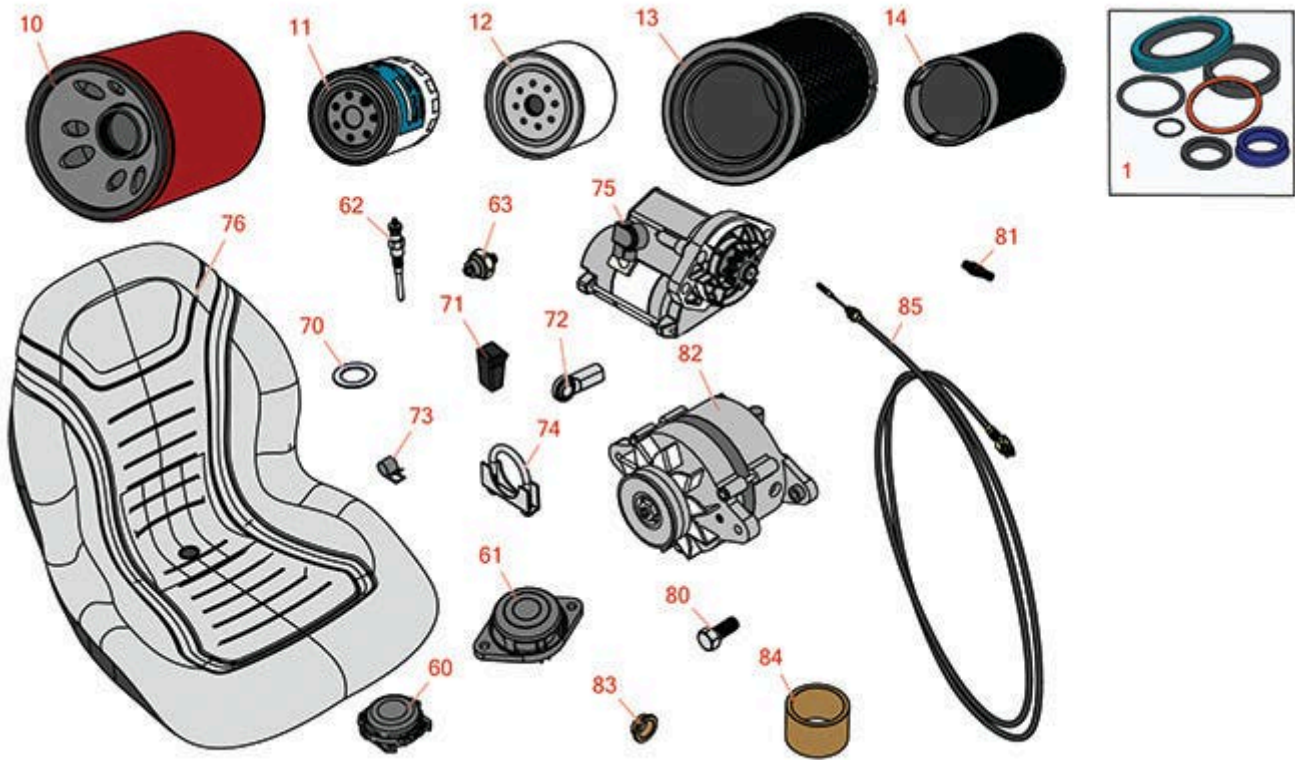

Replaces Jacobsen AR-5 Parts

Traction Unit

Traction Unit

All original equipment manufacturers names and part numbers are used for identification purposes only, and we are in no way implying that our products are original equipment parts. Prices subject to change without notice.

Replaces Jacobsen AR-5 Parts

Traction Unit

Traction Unit

Item No	R&R Part No.	OEM Part No.	Description	Qty Req	Price Each	Order Quantity
---------	--------------	--------------	-------------	---------	------------	----------------

1	R4137139	4137139	Seal Kit - Fits 4138500 Cylinder	1	42.35	
---	-----------------	---------	----------------------------------	---	--------------	--

Filters

10	R74-3570	555771	Baldwin Oil Filter - Hyd 10 Micron	1	24.60	
----	-----------------	--------	------------------------------------	---	--------------	--

Replaces Jacobsen AR-5 Parts

Traction Unit

Traction Unit

Item No	R&R Part No.	OEM Part No.	Description	Qty Req	Price Each	Order Quantity
73	R345666	345666	Clamp	1	3.45	
74	R348856	348856	Clamp - Muffler - 1-1/2	1	4.20	
75	RX1546163010	556988	Kubota Starter	1	513.40	
76	RMXB200GY	1001774, 66172	Milsco Seat XB200 - Grey	1	191.30	
<i>Tech Note: This seat will not accept seat belts:</i>						
80	R353914	353914	Bolt - Wheel	20	4.70	
81	R232-27	232-27, 360111	Stem - Valve w/ Cap	4	4.15	
82	RX1576364010	5000938	Kubota Alternator 35 Amp	1	435.28	
83	R352726	352726	Bushing - Bronze	2	2.85	
84	R366871	366871	Bushing - Pivot - Axle	2	33.15	
85	R1003048	1003048	Cable Assy - Brake	1	117.15	
85	R1003047	1003047	Cable Assy - Brake	1	107.35	