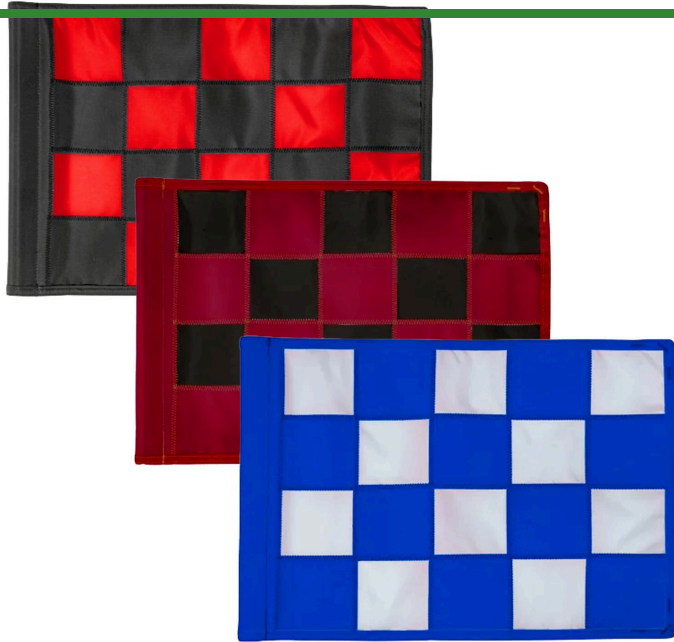

# Checkered Practice Green Flag - 9x12

RPF43103

### Details

Manufactured in our own sewing facility in the USA to insure superior quality, the 9" x 12" practice green flags are available in a rainbow of vibrant colors. Excellent craftsmanship with double lock-stitch hems and bar-tacked corners for added strength. The durable 400 denier nylon provides extended life. Sold each, so you can order a set and spare!

### Options

Flag Color	Black White Yellow Red
Accent Color	Emerald Green Royal Blue Maroon Yellow Orange Pink Red Navy Blue Black Purple