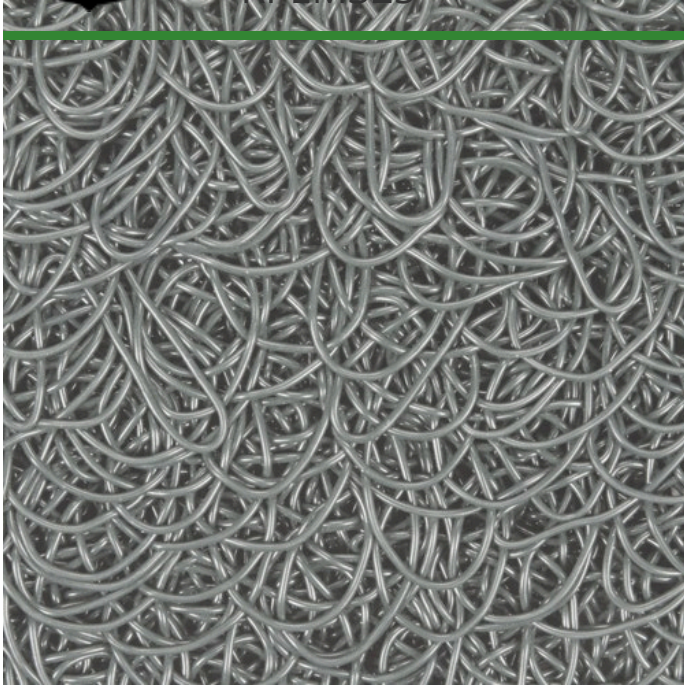

PEM Matting - 3 x 25 Roll

RPEM325

Details

Solve your Softspikes slippage problems! P.E.M. matting provides sure footing and excellent traction, reducing risk of slippage and injury on bridges, steps and walkways. Eliminates golf ball bounce on cart paths and worn pathways. Ideal for beverage areas, tee boxes, clubhouse areas, around greens or fairways. Adhere to concrete, wood, asphalt or steel with silicone or screws. Trims easily with razor knife for custom fitting. Lightweight yet resistant to wind uplift. Water drains through the mat eliminating standing liquids. Moisture evaporates beneath mat reducing algae growth. Cleans easily with sweeping or wash down. UV to resist fading. Weatherability -35F to +180F. Hunter Green or Black. Silicone requirements - 4 tubes/roll for foot traffic, 8 tubes/roll for cart traffic.

- Improves footing in high traffic areas
- Water drains through
- Moisture evaporates beneath mat
- Cleans easily
- Adheres to concrete, wood, asphalt or steel
- Weather and UV resistant
- 36" wide x 25 foot roll

Specifications

Manufacturer

R&R Products

Options

Color

- Blue
- Black
- Sand
- Gray
- Green
- Chocolate Brown

R&R Products Inc

3334 E Milber St Tucson, 85714