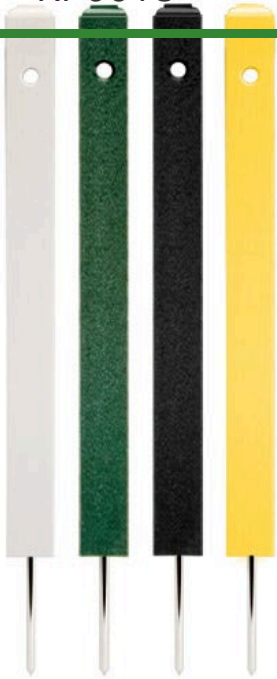

Rope Stake with Center Hole - 2 x 2 x 18 in RP0018

Specifications

Manufacturer

R&R Products

Options

Color

Black
Yellow
White
Green

Replacement Parts

RP10016

Steel Stake - 3/8 x 8

R&R Products Inc

3334 E Milber St Tucson, 85714

800-528-3446

<https://www.rrproducts.com/>