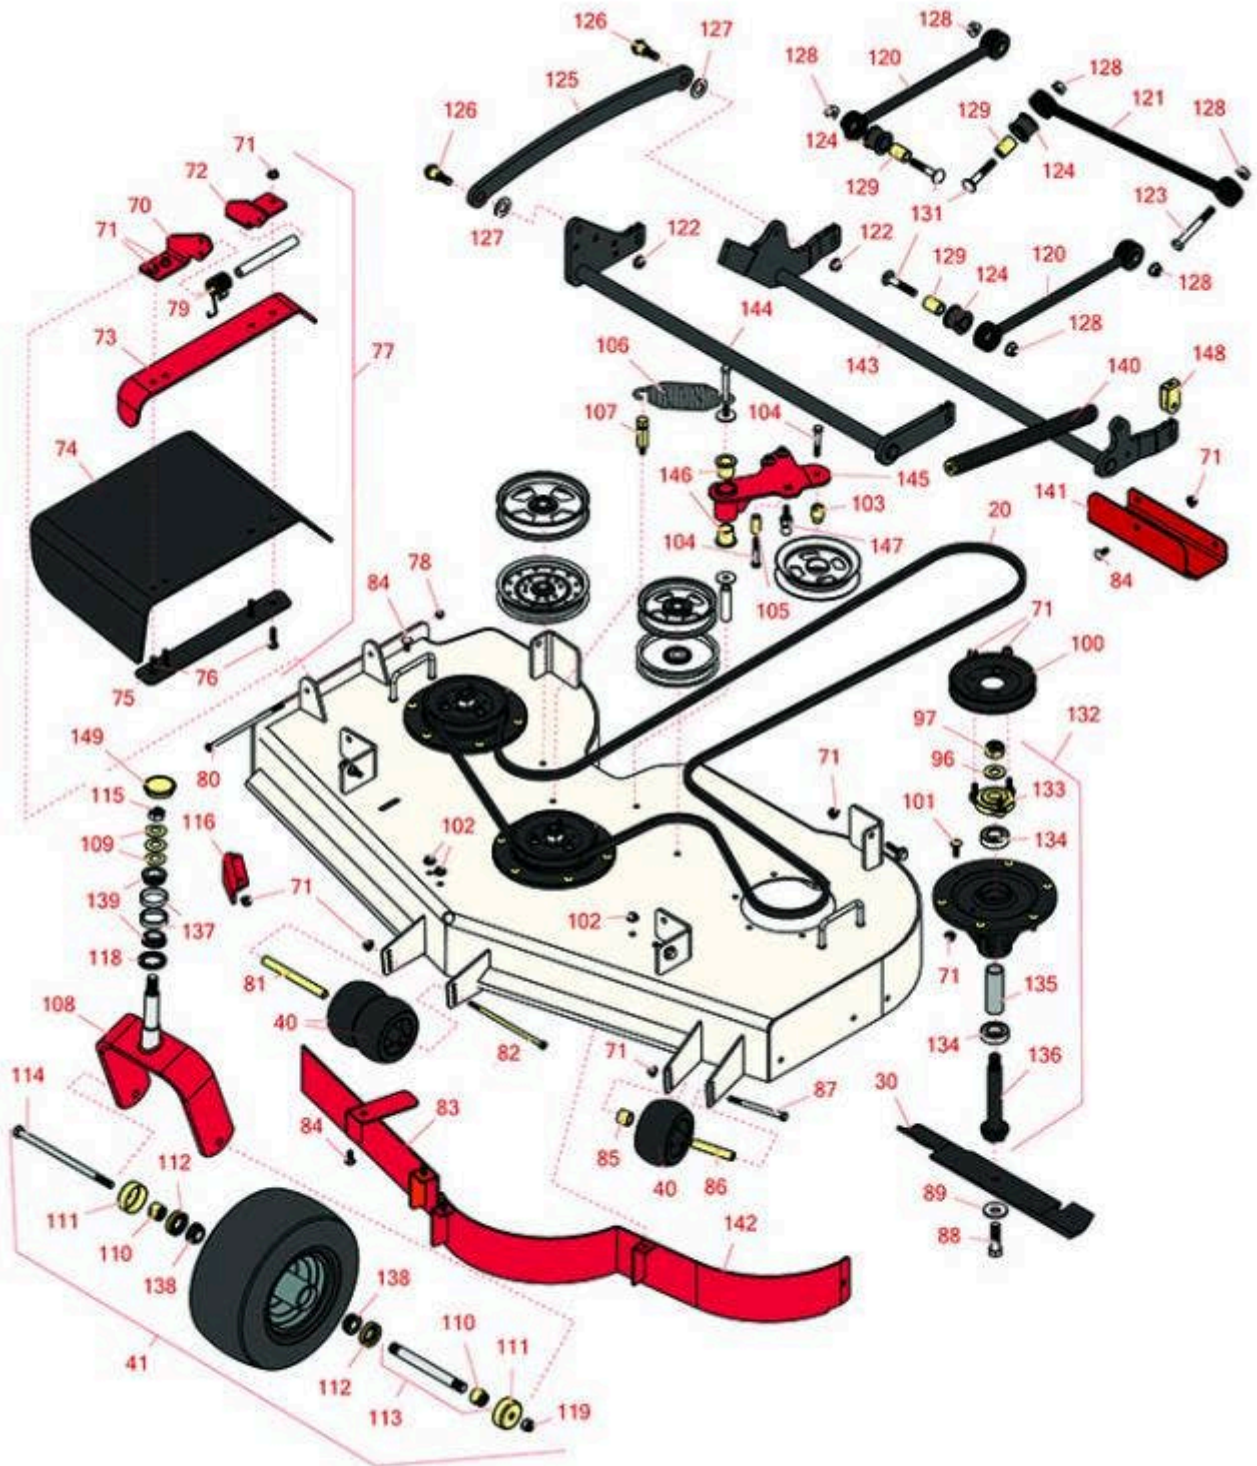

Replaces Toro Z Master Professional 5000 Parts

Zero Turn Mower with 52in deck - Model 75955
52in Side Discharge Deck

All original equipment manufacturers names and part numbers are used for identification purposes only, and we are in no way implying that our products are original equipment parts. Prices subject to change without notice.

Replaces Toro Z Master Professional 5000 Parts

Zero Turn Mower with 52in deck - Model 75955
52in Side Discharge Deck

Item No	R&R Part No.	OEM Part No.	Description	Qty Req	Price Each	Order Quantity
Belts						
20	R115-7426	115-7426	Belt- V	1	116.20	
Rotary Blades						
30	R105-7781-03	105-7781-03	Mower Blade - 18 in High-Flow	3	11.25	
30	R108-1117	108-1117	Mower Blade Kit - 18 in High-Flow Set/6	1	0.00	
30	R105-7779-03	105-7779-03	Mower Blade - 18 in Recycler	3	16.95	
30	R110-0408	110-0408	Mower Blade Kit - 18 in Recycler Set/6	1	0.00	
Wheels						
40	R68-2730	1-603299, 68-2730	Wheel - Anti Scalp	3	7.85	
41	R127-9528	127-9528	Tire & Wheel - 13x6:50-6 Smooth Semi Pneumatic	2	195.25	
Other Parts Available						
70	R106-3253-01	106-3253-01	Plate-Hinge, Front	1	22.95	
<i>Tech Note: (2012-2019)-312000001-404971756:</i>						
71	R104-8301	104-8301, 104-9301, 109-6658, 133-7570	Locknut - 3/8-16 Nylon Flanged	44	0.84	
<i>Tech Note: (2011-2019)-311000001-404971756:</i>						
72	R108-4059-01	108-4059-01	Plate-Hinge, Rear	1	22.95	
<i>Tech Note: (2013-2019)-313000001-404971756:</i>						
73	R106-3246-01	106-3246-01	Deflector	1	37.35	
<i>Tech Note: (2012-2019)-312000001-404971756:</i>						