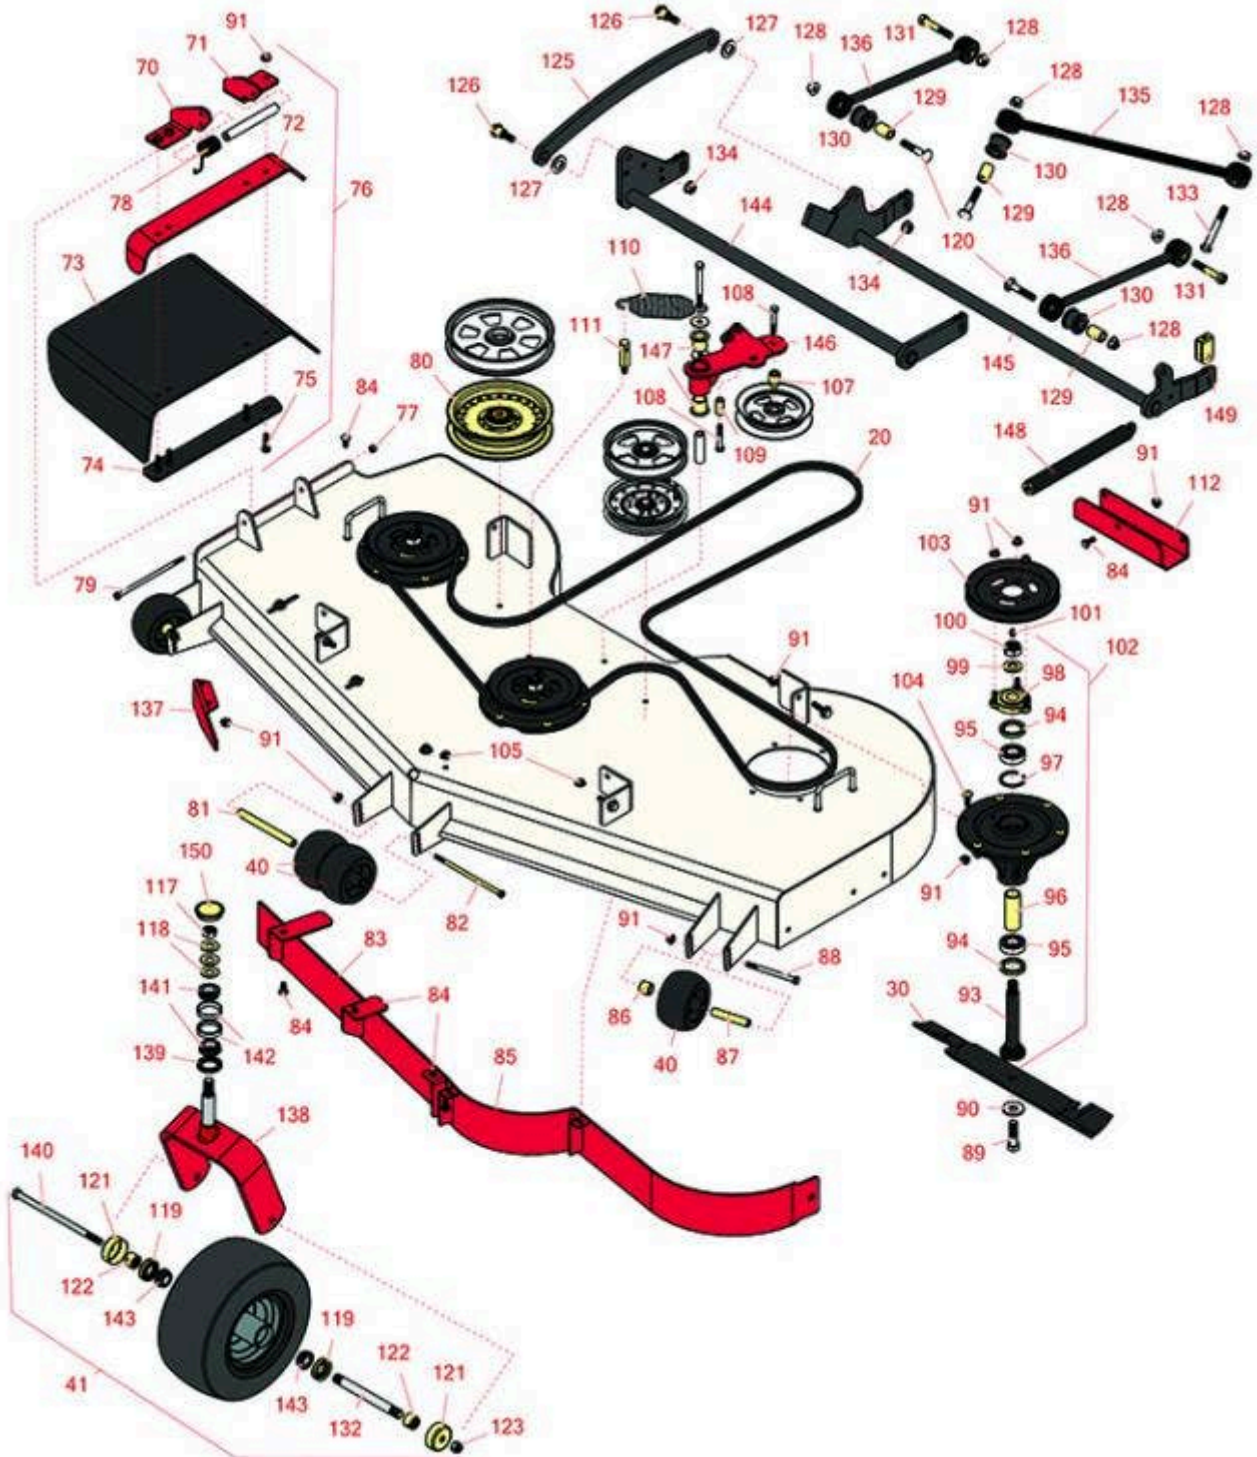

# Replaces Toro Z Master Professional 5000 Parts

Zero Turn Mower with 60in deck - Model 74991  
60in Side Discharge Deck

All original equipment manufacturers names and part numbers are used for identification purposes only, and we are in no way implying that our products are original equipment parts. Prices subject to change without notice.

# Replaces Toro Z Master Professional 5000 Parts

Zero Turn Mower with 60in deck - Model 74991  
60in Side Discharge Deck

Item No	R&R Part No.	OEM Part No.	Description	Qty Req	Price Each	Order Quantity
<b>Belts</b>						
20	<b>R114-5858</b>	114-5858	Belt - V - Deck	1	<b>120.65</b>	
<b>Rotary Blades</b>						
30	<b>R105-7716-03</b>	105-7716-03	Mower Blade - 20.5 in Lo-Flow	3	<b>16.55</b>	
30	<b>R108-1128</b>	108-1128	Mower Blade Kit - 20.5 in Lo-Flow Set/6	1	<b>0.00</b>	
30	<b>R105-7715-03</b>	105-1115-03, 105-7715-03	Mower Blade - 20.5 in Mid-Flow	3	<b>16.55</b>	
30	<b>R108-1123</b>	108-1123	Mower Blade Kit - 20.5 in Mid-Flow Set/6	1	<b>0.00</b>	
30	<b>R105-7718-03</b>	105-7718-03	Mower Blade - 20.5 in High-Flow	3	<b>16.55</b>	
30	<b>R108-1114</b>	108-1114	Mower Blade Kit - 20.5 in High-Flow Set/6	1	<b>0.00</b>	
30	<b>R105-8777-03</b>	105-8777-03	Mower Blade - 20.5 in Mulcher	3	<b>18.75</b>	
30	<b>R108-1115</b>	108-1115	Mower Blade Kit - 20.5 in Mulcher Set/6	1	<b>0.00</b>	
30	<b>R105-7777-03</b>	105-7777-03	Mower Blade - 20.5 in Recycler	3	<b>16.50</b>	
30	<b>R110-0405</b>	110-0405	Mower Blade Kit - 20.5 in Recycler Set/6	1	<b>0.00</b>	
<b>Wheels</b>						
40	<b>R68-2730</b>	1-603299, 68-2730	Wheel - Anti Scalp	4	<b>7.85</b>	
41	<b>R127-9528</b>	127-9528	Tire & Wheel - 13x6:50-6 Smooth Semi Pneumatic	2	<b>195.25</b>	
<b>Other Parts Available</b>						
70	<b>R106-3253-01</b>	106-3253-01	Plate-Hinge, Front	1	<b>22.95</b>	
<i>Tech Note: (2012-2019)-312000001-403319953:</i>						
71	<b>R108-4059-01</b>	108-4059-01	Plate-Hinge, Rear	1	<b>22.95</b>	