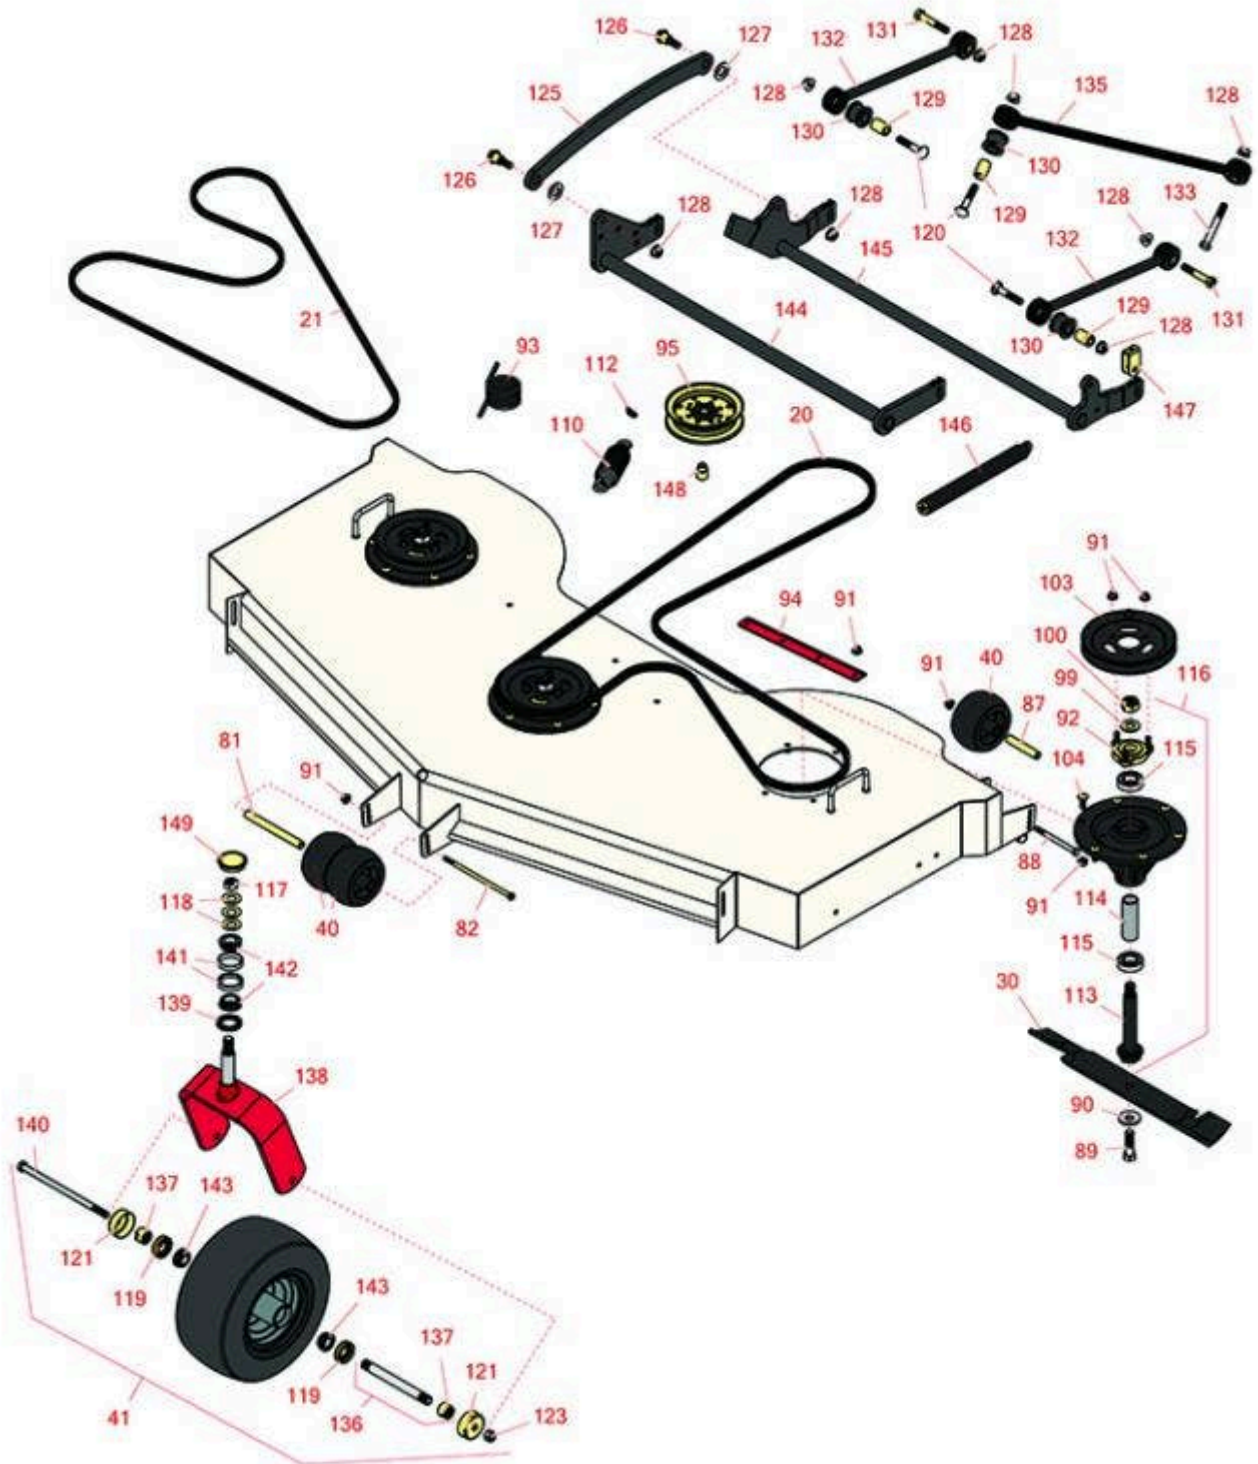

Replaces Toro Z Master Professional 5000 Parts

Zero Turn Mower with 60in deck - Model 74943
60in Rear Discharge Deck

All original equipment manufacturers names and part numbers are used for identification purposes only, and we are in no way implying that our products are original equipment parts. Prices subject to change without notice.

Replaces Toro Z Master Professional 5000 Parts

Zero Turn Mower with 60in deck - Model 74943
60in Rear Discharge Deck

Item No	R&R Part No.	OEM Part No.	Description	Qty Req	Price Each	Order Quantity
Belts						
20	R125-9371	125-9371	Belt - V - Deck	1	110.30	
21	R116-8187	116-8187	Belt - V - Deck	1	81.60	
Rotary Blades						
30	R105-7716-03	105-7716-03	Mower Blade - 20.5 in Lo-Flow	3	16.55	
30	R108-1128	108-1128	Mower Blade Kit - 20.5 in Lo-Flow Set/6	1	0.00	
30	R105-7715-03	105-1115-03, 105-7715-03	Mower Blade - 20.5 in Mid-Flow	3	16.55	
30	R108-1123	108-1123	Mower Blade Kit - 20.5 in Mid-Flow Set/6	1	0.00	
30	R105-7718-03	105-7718-03	Mower Blade - 20.5 in High-Flow	3	16.55	
30	R108-1114	108-1114	Mower Blade Kit - 20.5 in High-Flow Set/6	1	0.00	
30	R105-8777-03	105-8777-03	Mower Blade - 20.5 in Mulcher	3	18.75	
30	R108-1115	108-1115	Mower Blade Kit - 20.5 in Mulcher Set/6	1	0.00	
30	R105-7777-03	105-7777-03	Mower Blade - 20.5 in Recycler	3	16.50	
30	R110-0405	110-0405	Mower Blade Kit - 20.5 in Recycler Set/6	1	0.00	
Wheels						
40	R68-2730	1-603299, 68-2730	Wheel - Anti Scalp	4	7.85	
41	R127-9528	127-9528	Tire & Wheel - 13x6:50-6 Smooth Semi Pneumatic	2	195.25	
Other Parts Available						
81	R98-5967	98-5967	Spacer-Wheel	1	10.35	
82	R108-5388	108-5388	Bolt - Hx HD 3/8-16 x 7 1/2	1	9.25	