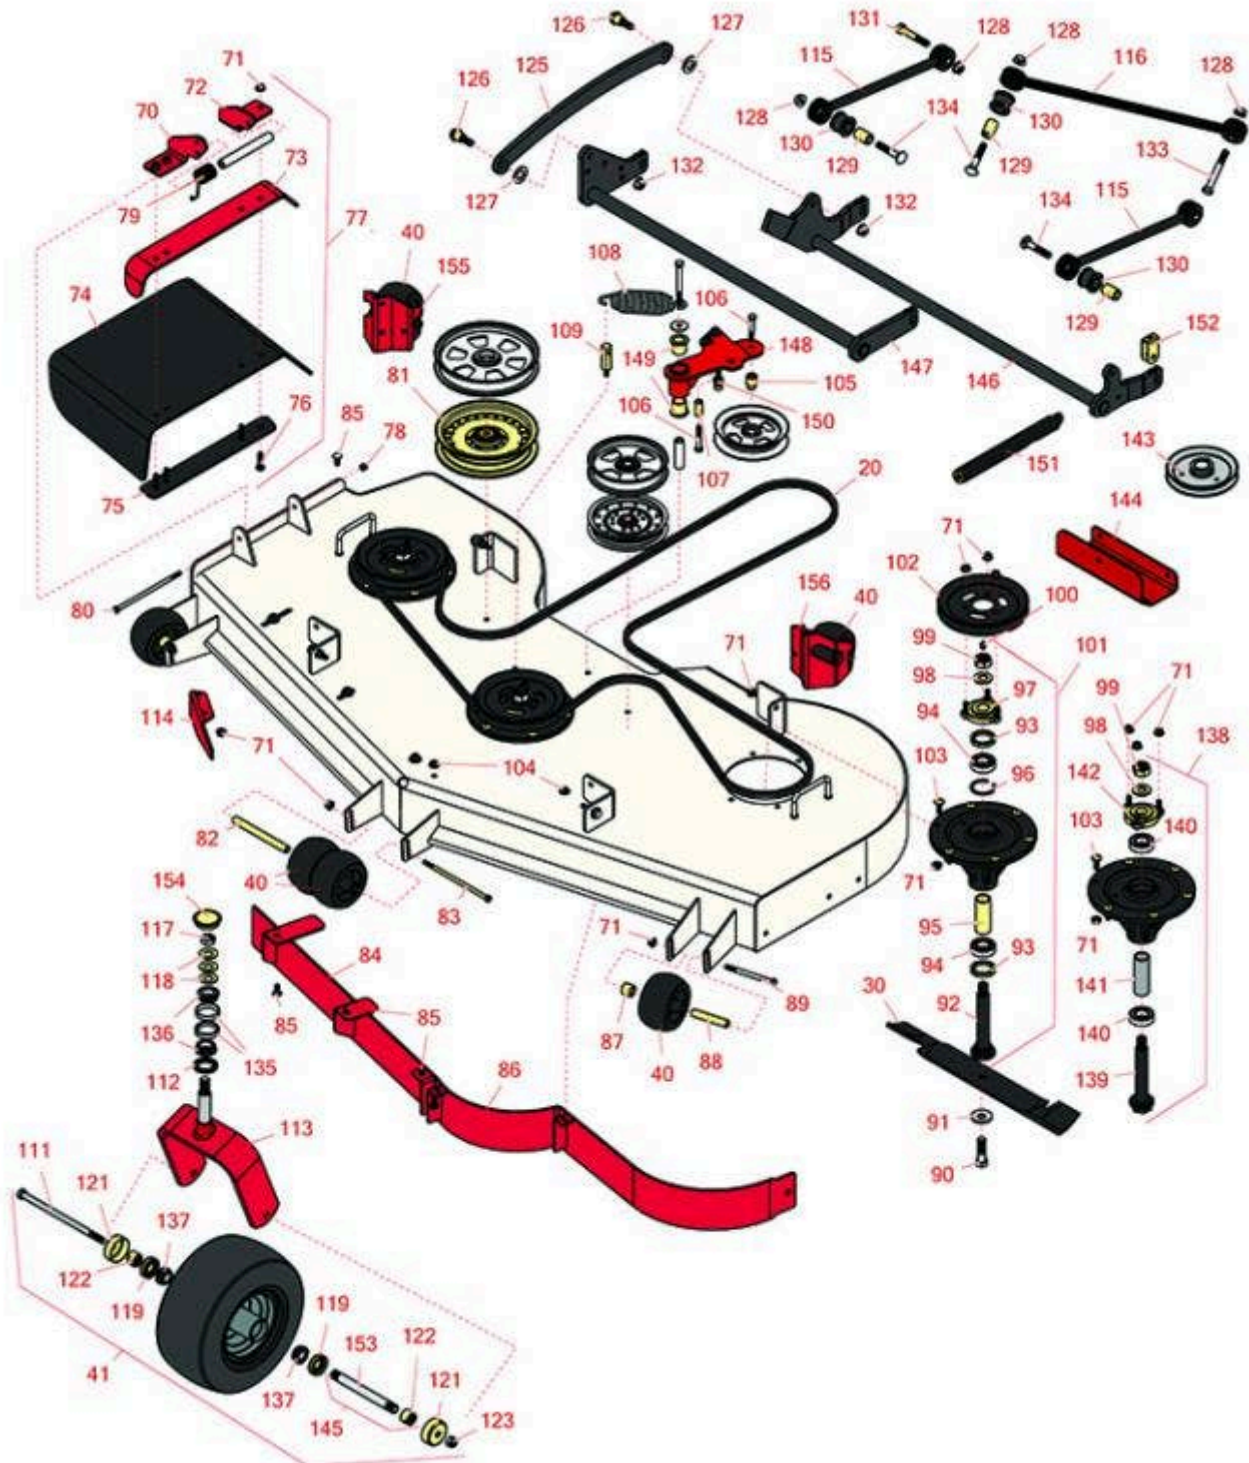

# Replaces Toro Z Master Professional 5000 Parts

Zero Turn Mower with 72in deck - Model 74934  
72in Side Discharge Deck

All original equipment manufacturers names and part numbers are used for identification purposes only, and we are in no way implying that our products are original equipment parts. Prices subject to change without notice.

# Replaces Toro Z Master Professional 5000 Parts

Zero Turn Mower with 72in deck - Model 74934  
72in Side Discharge Deck

Item No	R&R Part No.	OEM Part No.	Description	Qty Req	Price Each	Order Quantity
<b>Belts</b>						
20	<b>R114-5859</b>	114-5859	Belt- V	1	<b>124.75</b>	
<b>Rotary Blades</b>						
30	<b>R105-7712-03</b>	105-7712-03	Mower Blade - Low Flow 24.5 in	0	<b>16.60</b>	
30	<b>R110-0410</b>	110-0410	Mower Blade Kit - 24.5 in Low-Flow Set/6	1	<b>0.00</b>	
30	<b>R105-7711-03</b>	105-7711-03, 105-7778-03	Mower Blade - 24.5 in Mid-Flow	3	<b>16.60</b>	
30	<b>R110-0404</b>	110-0404	Mower Blade Kit - 24.5 in Mid-Flow Set/6	1	<b>0.00</b>	
30	<b>R105-7784-03</b>	105-7784-03	Mower Blade - 24.5 in High-Flow	3	<b>15.95</b>	
30	<b>R108-1120</b>	108-1120	Mower Blade Kit - 24.5 in High-Flow Set/6	1	<b>0.00</b>	
30	<b>R105-7719-03</b>	105-7719-03	Mower Blade - 24.5 in Mulcher w/Hard Facing	3	<b>17.75</b>	
30	<b>R108-1126</b>	108-1126	Mower Blade Kit - 24.5 in Mulcher w/Hard Facing Set/6	1	<b>0.00</b>	
30	<b>R105-7778-03</b>	105-7711-03, 105-7719-03, 105-7778-03	Mower Blade - 24.5 in Recycler w/Hard Facing	3	<b>16.60</b>	
30	<b>R110-0411</b>	110-0411	Mower Blade Kit - 24.5 in Recycler w/Hard Facing Set/6	1	<b>0.00</b>	
<b>Tires</b>						
40	<b>R68-2730</b>	1-603299, 68-2730	Wheel - Anti Scalp	6	<b>7.85</b>	
41	<b>R127-9528</b>	127-9528	Tire & Wheel - 13x6:50-6 Smooth Semi Pneumatic	2	<b>195.25</b>	
<b>Other Parts Available</b>						
70	<b>R106-3253-01</b>	106-3253-01	Plate-Hinge, Front	1	<b>22.95</b>	