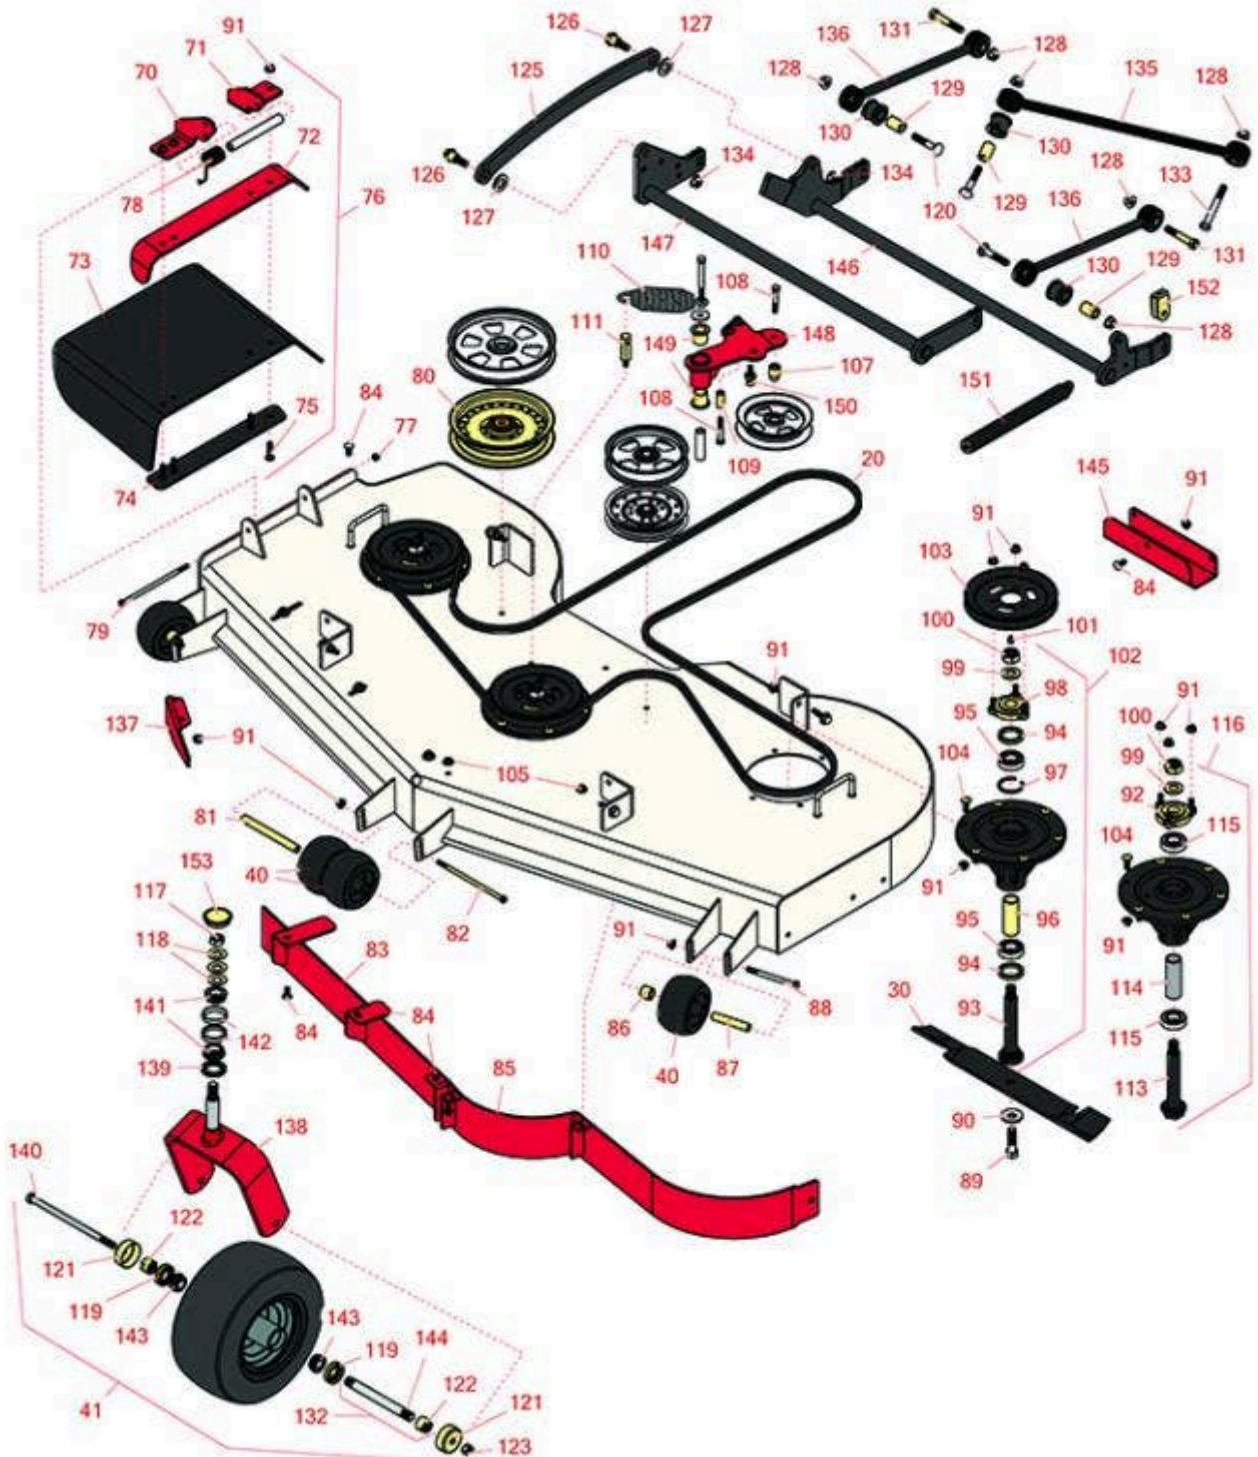

Replaces Toro Z Master Professional 5000 Parts

Zero Turn Mower with 60in deck - Model 74933
60in Side Discharge Deck

All original equipment manufacturers names and part numbers are used for identification purposes only, and we are in no way implying that our products are original equipment parts. Prices subject to change without notice.

Replaces Toro Z Master Professional 5000 Parts

Zero Turn Mower with 60in deck - Model 74933
60in Side Discharge Deck

Item No	R&R Part No.	OEM Part No.	Description	Qty Req	Price Each	Order Quantity
Belts						
20	R114-5858	114-5858	Belt - V - Deck	1	120.65	
Rotary Blades						
30	R105-7716-03	105-7716-03	Mower Blade - 20.5 in Lo-Flow	3	16.55	
30	R108-1128	108-1128	Mower Blade Kit - 20.5 in Lo-Flow Set/6	1	0.00	
30	R105-7715-03	105-1115-03, 105-7715-03	Mower Blade - 20.5 in Mid-Flow	3	16.55	
30	R108-1123	108-1123	Mower Blade Kit - 20.5 in Mid-Flow Set/6	1	0.00	
30	R105-7718-03	105-7718-03	Mower Blade - 20.5 in High-Flow	3	16.55	
30	R108-1114	108-1114	Mower Blade Kit - 20.5 in High-Flow Set/6	1	0.00	
30	R105-7777-03	105-7777-03	Mower Blade - 20.5 in Recycler	3	16.50	
30	R110-0405	110-0405	Mower Blade Kit - 20.5 in Recycler Set/6	1	0.00	
30	R105-8777-03	105-8777-03	Mower Blade - 20.5 in Mulcher	3	18.75	
30	R108-1115	108-1115	Mower Blade Kit - 20.5 in Mulcher Set/6	1	0.00	
Wheels						
40	R68-2730	1-603299, 68-2730	Wheel - Anti Scalp	4	7.85	
41	R127-9528	127-9528	Tire & Wheel - 13x6:50-6 Smooth Semi Pneumatic	2	195.25	
Other Parts Available						
70	R106-3253-01	106-3253-01	Plate-Hinge, Front	1	22.95	
<i>Tech Note: (2012-2019)-312000001-403319953:</i>						
71	R108-4059-01	108-4059-01	Plate-Hinge, Rear	1	22.95	