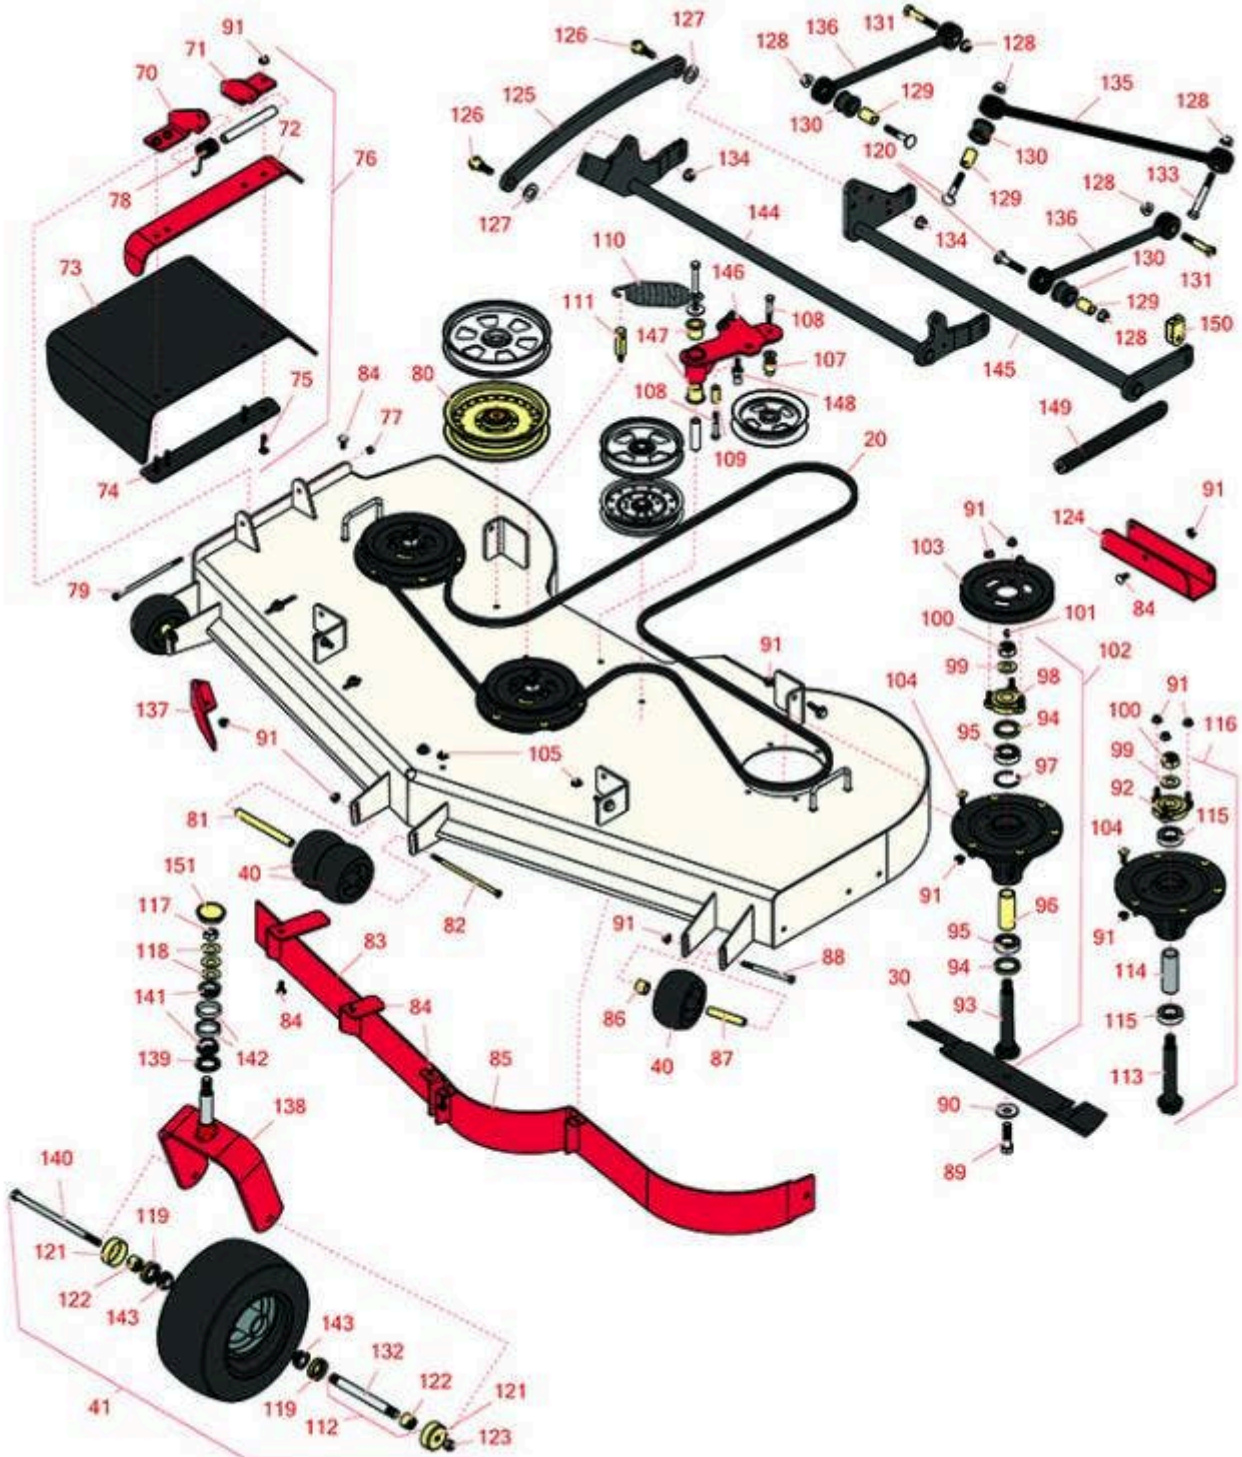

Replaces Toro Z Master Professional 5000 Parts

Zero Turn Mower with 60in deck - Model 74930
60in Side Discharge Deck

All original equipment manufacturers names and part numbers are used for identification purposes only, and we are in no way implying that our products are original equipment parts. Prices subject to change without notice.

Replaces Toro Z Master Professional 5000 Parts

Zero Turn Mower with 60in deck - Model 74930
60in Side Discharge Deck

Item No	R&R Part No.	OEM Part No.	Description	Qty Req	Price Each	Order Quantity
Belts						
20	R114-5858	114-5858	Belt - V - Deck	1	120.65	
Rotary Blades						
30	R105-7716-03	105-7716-03	Mower Blade - 20.5 in Lo-Flow	3	16.55	
30	R108-1128	108-1128	Mower Blade Kit - 20.5 in Lo-Flow Set/6	1	0.00	
30	R105-7715-03	105-1115-03, 105-7715-03	Mower Blade - 20.5 in Mid-Flow	3	16.55	
30	R108-1123	108-1123	Mower Blade Kit - 20.5 in Mid-Flow Set/6	1	0.00	
30	R105-7718-03	105-7718-03	Mower Blade - 20.5 in High-Flow	3	16.55	
30	R108-1114	108-1114	Mower Blade Kit - 20.5 in High-Flow Set/6	1	0.00	
30	R105-7777-03	105-7777-03	Mower Blade - 20.5 in Recycler	3	16.50	
30	R110-0405	110-0405	Mower Blade Kit - 20.5 in Recycler Set/6	1	0.00	
30	R105-8777-03	105-8777-03	Mower Blade - 20.5 in Mulcher	3	18.75	
30	R108-1115	108-1115	Mower Blade Kit - 20.5 in Mulcher Set/6	1	0.00	
Wheels						
40	R68-2730	1-603299, 68-2730	Wheel - Anti Scalp	4	7.85	
41	R127-9528	127-9528	Tire & Wheel - 13x6:50-6 Smooth Semi Pneumatic	2	195.25	
41	R109-9127	109-9125, 109-9127	Tire & Wheel - 13x6.50-6 Flat Free	2	127.60	
Other Parts Available						
70	R106-3253-01	106-3253-01	Plate-Hinge, Front	1	22.95	
<i>Tech Note: (2012-2019)-312000001-403319953:</i>						