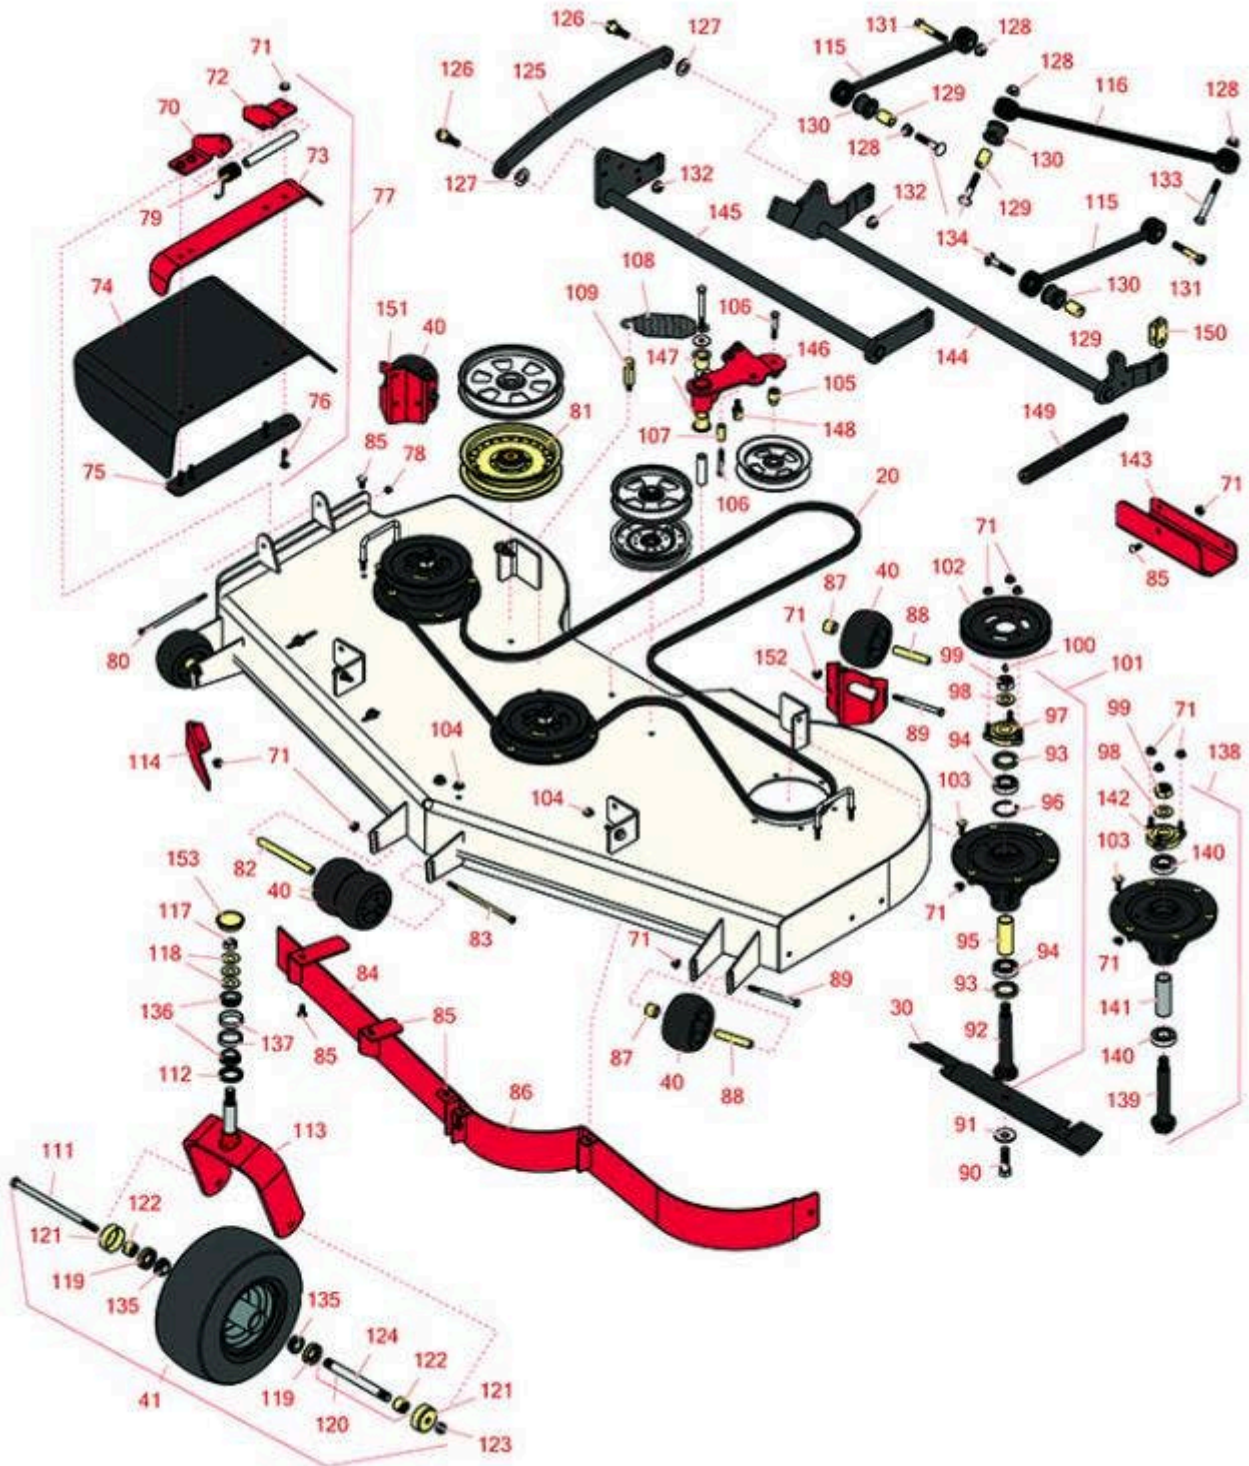

Replaces Toro Z Master Professional 5000 Parts

Zero Turn Mower with 72in deck - Model 74918
72in Side Discharge Deck

All original equipment manufacturers names and part numbers are used for identification purposes only, and we are in no way implying that our products are original equipment parts. Prices subject to change without notice.

Replaces Toro Z Master Professional 5000 Parts

Zero Turn Mower with 72in deck - Model 74918
72in Side Discharge Deck

Item No	R&R Part No.	OEM Part No.	Description	Qty Req	Price Each	Order Quantity
Belts						
20	R114-5859	114-5859	Belt- V	1	124.75	
Rotary Blades						
30	R105-7712-03	105-7712-03	Mower Blade - Low Flow 24.5 in	0	16.60	
30	R110-0410	110-0410	Mower Blade Kit - 24.5 in Low-Flow Set/6	1	0.00	
30	R105-7711-03	105-7711-03, 105-7778-03	Mower Blade - 24.5 in Mid-Flow	3	16.60	
30	R110-0404	110-0404	Mower Blade Kit - 24.5 in Mid-Flow Set/6	1	0.00	
30	R105-7784-03	105-7784-03	Mower Blade - 24.5 in High-Flow	3	15.95	
30	R108-1120	108-1120	Mower Blade Kit - 24.5 in High-Flow Set/6	1	0.00	
30	R105-7719-03	105-7719-03	Mower Blade - 24.5 in Mulcher w/Hard Facing	3	17.75	
30	R108-1126	108-1126	Mower Blade Kit - 24.5 in Mulcher w/Hard Facing Set/6	1	0.00	
30	R105-7778-03	105-7711-03, 105-7719-03, 105-7778-03	Mower Blade - 24.5 in Recycler w/Hard Facing	3	16.60	
30	R110-0411	110-0411	Mower Blade Kit - 24.5 in Recycler w/Hard Facing Set/6	1	0.00	
Wheels						
40	R68-2730	1-603299, 68-2730	Wheel - Anti Scalp	6	7.85	
41	R127-9528	127-9528	Tire & Wheel - 13x6:50-6 Smooth Semi Pneumatic	2	195.25	
Other Parts Available						
70	R106-3253-01	106-3253-01	Plate-Hinge, Front	1	22.95	