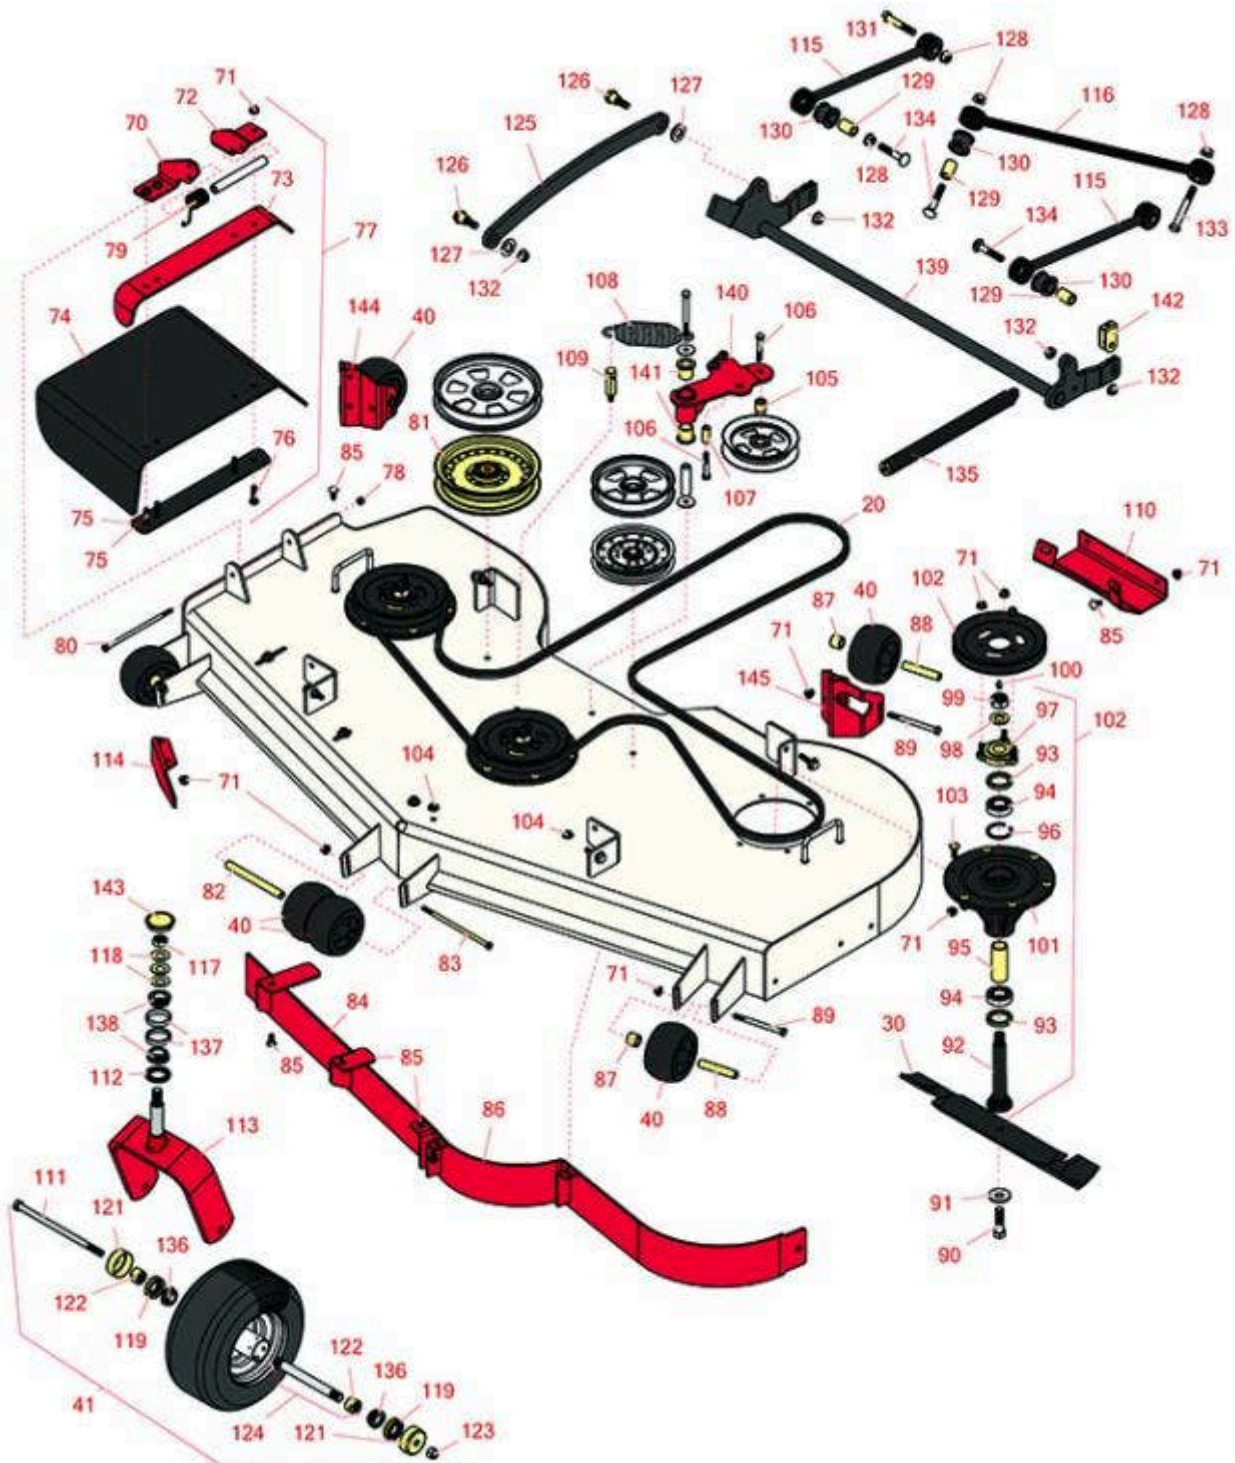

# Replaces Toro Z Master Professional 5000 Parts

Zero Turn Mower with 72in deck - Model 74916  
72in Side Discharge Deck

All original equipment manufacturers names and part numbers are used for identification purposes only, and we are in no way implying that our products are original equipment parts. Prices subject to change without notice.

# Replaces Toro Z Master Professional 5000 Parts

Zero Turn Mower with 72in deck - Model 74916  
72in Side Discharge Deck

Item No	R&R Part No.	OEM Part No.	Description	Qty Req	Price Each	Order Quantity
<b>Belts</b>						
20	<b>R114-5859</b>	114-5859	Belt- V	1	<b>124.75</b>	
<b>Rotary Blades</b>						
30	<b>R105-7712-03</b>	105-7712-03	Mower Blade - Low Flow 24.5 in	3	<b>16.60</b>	
30	<b>R110-0410</b>	110-0410	Mower Blade Kit - 24.5 in Low-Flow Set/6	1	<b>0.00</b>	
30	<b>R105-7711-03</b>	105-7711-03, 105-7778-03	Mower Blade - 24.5 in Mid-Flow	3	<b>16.60</b>	
30	<b>R110-0404</b>	110-0404	Mower Blade Kit - 24.5 in Mid-Flow Set/6	1	<b>0.00</b>	
30	<b>R105-7784-03</b>	105-7784-03	Mower Blade - 24.5 in High-Flow	3	<b>15.95</b>	
30	<b>R108-1120</b>	108-1120	Mower Blade Kit - 24.5 in High-Flow Set/6	1	<b>0.00</b>	
30	<b>R105-7719-03</b>	105-7719-03	Mower Blade - 24.5 in Mulcher w/Hard Facing	3	<b>17.75</b>	
30	<b>R108-1126</b>	108-1126	Mower Blade Kit - 24.5 in Mulcher w/Hard Facing Set/6	1	<b>0.00</b>	
30	<b>R105-7778-03</b>	105-7711-03, 105-7719-03, 105-7778-03	Mower Blade - 24.5 in Recycler w/Hard Facing	3	<b>16.60</b>	
30	<b>R110-0411</b>	110-0411	Mower Blade Kit - 24.5 in Recycler w/Hard Facing Set/6	1	<b>0.00</b>	
<b>Wheels</b>						
40	<b>R68-2730</b>	1-603299, 68-2730	Wheel - Anti Scalp	6	<b>7.85</b>	
41	<b>R109-9127</b>	109-9125, 109-9127	Tire & Wheel - 13x6.50-6 Flat Free	2	<b>127.60</b>	
<b>Other Parts Available</b>						
70	<b>R106-3253-01</b>	106-3253-01	Plate-Hinge, Front	1	<b>22.95</b>	