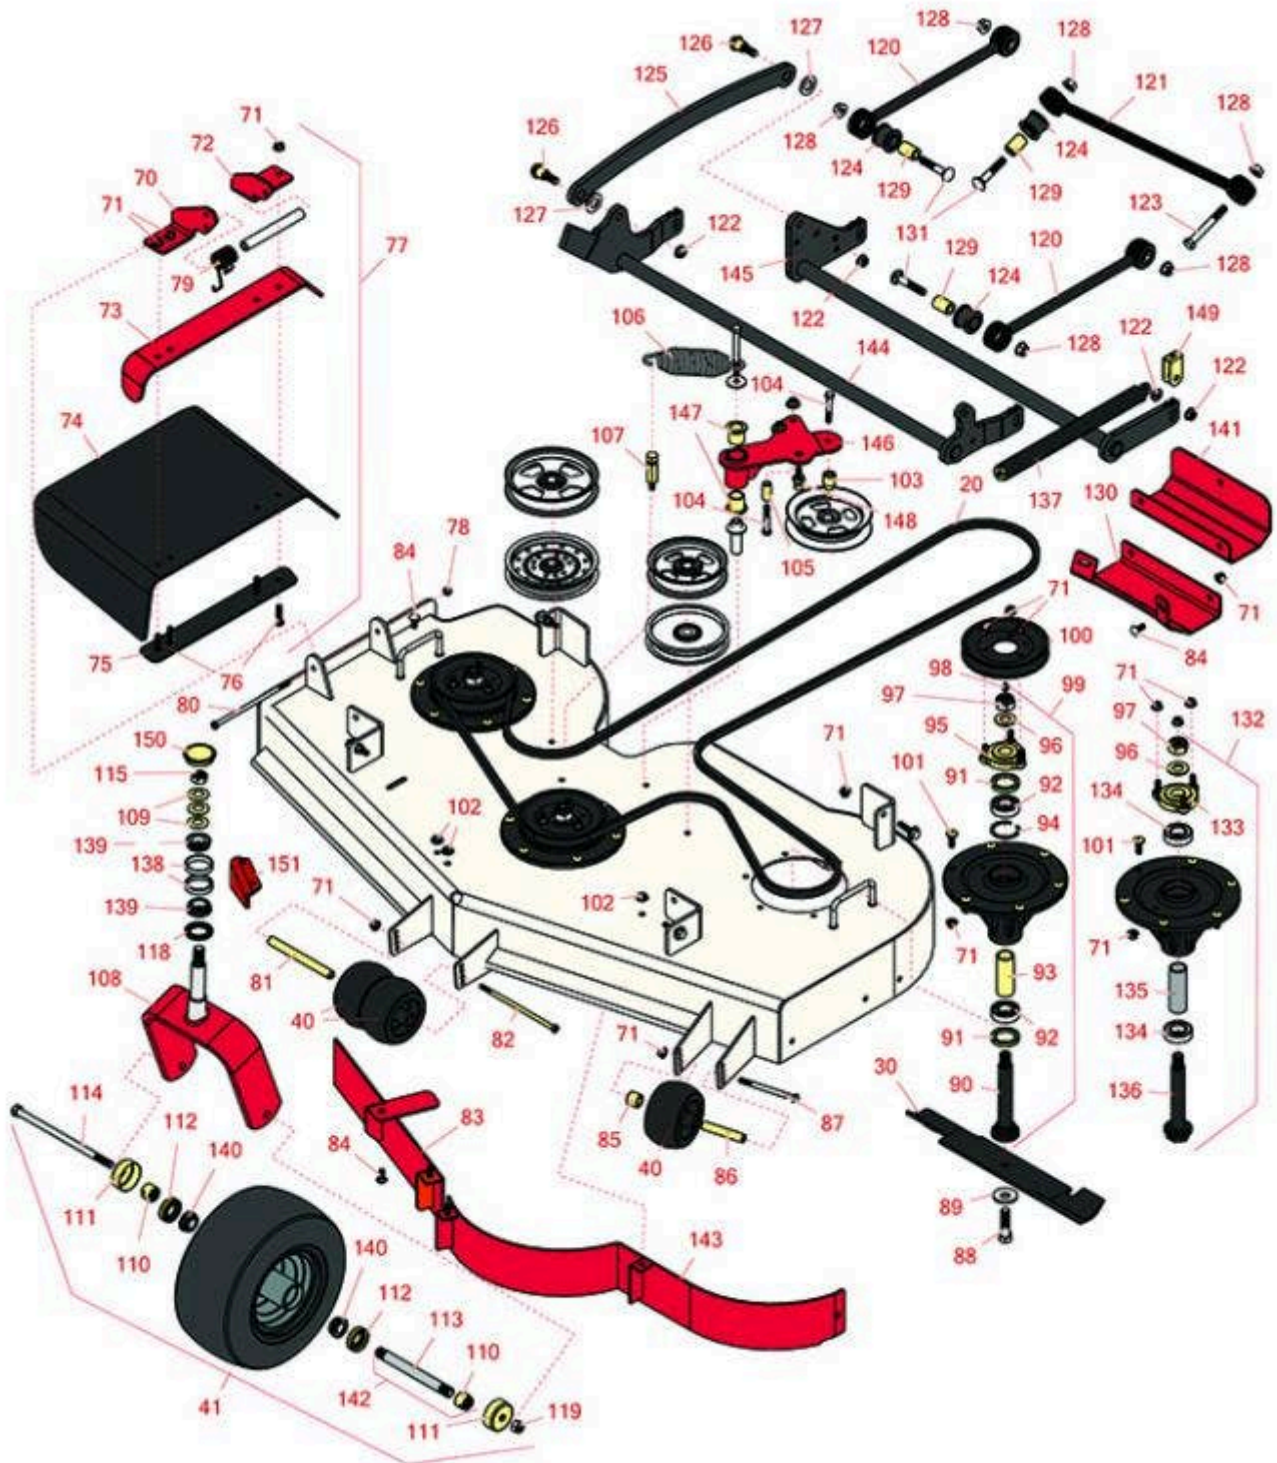

Replaces Toro Z Master Professional 5000 Parts

Zero Turn Mower with 52in deck - Model 74906
52in Side Discharge Deck

All original equipment manufacturers names and part numbers are used for identification purposes only, and we are in no way implying that our products are original equipment parts. Prices subject to change without notice.

Replaces Toro Z Master Professional 5000 Parts

Zero Turn Mower with 52in deck - Model 74906
52in Side Discharge Deck

Item No	R&R Part No.	OEM Part No.	Description	Qty Req	Price Each	Order Quantity
Belts						
20	R115-7426	115-7426	Belt- V	1	116.20	
Rotary Blades						
30	R105-7781-03	105-7781-03	Mower Blade - 18 in High-Flow	3	11.25	
30	R108-1117	108-1117	Mower Blade Kit - 18 in High-Flow Set/6	1	0.00	
30	R105-7779-03	105-7779-03	Mower Blade - 18 in Recycler	3	16.95	
30	R110-0408	110-0408	Mower Blade Kit - 18 in Recycler Set/6	1	0.00	
Wheels						
40	R68-2730	1-603299, 68-2730	Wheel - Anti Scalp	3	7.85	
41	R127-9528	127-9528	Tire & Wheel - 13x6:50-6 Smooth Semi Pneumatic	2	195.25	
41	R109-9127	109-9125, 109-9127	Tire & Wheel - 13x6.50-6 Flat Free	2	127.60	
Other Parts Available						
70	R106-3253-01	106-3253-01	Plate-Hinge, Front	1	22.95	
71	R104-8301	104-8301, 104-9301, 109-6658, 133-7570	Locknut - 3/8-16 Nylon Flanged	44	0.84	
72	R108-4059-01	108-4059-01	Plate-Hinge, Rear	1	22.95	
73	R106-3246-01	106-3246-01	Deflector	1	37.35	
74	R151416	108-5029, 110-0759, 151416	Deflector - Long	1	37.35	
75	R106-3248-03	106-3248-03	Strap - Discharge	1	14.20	