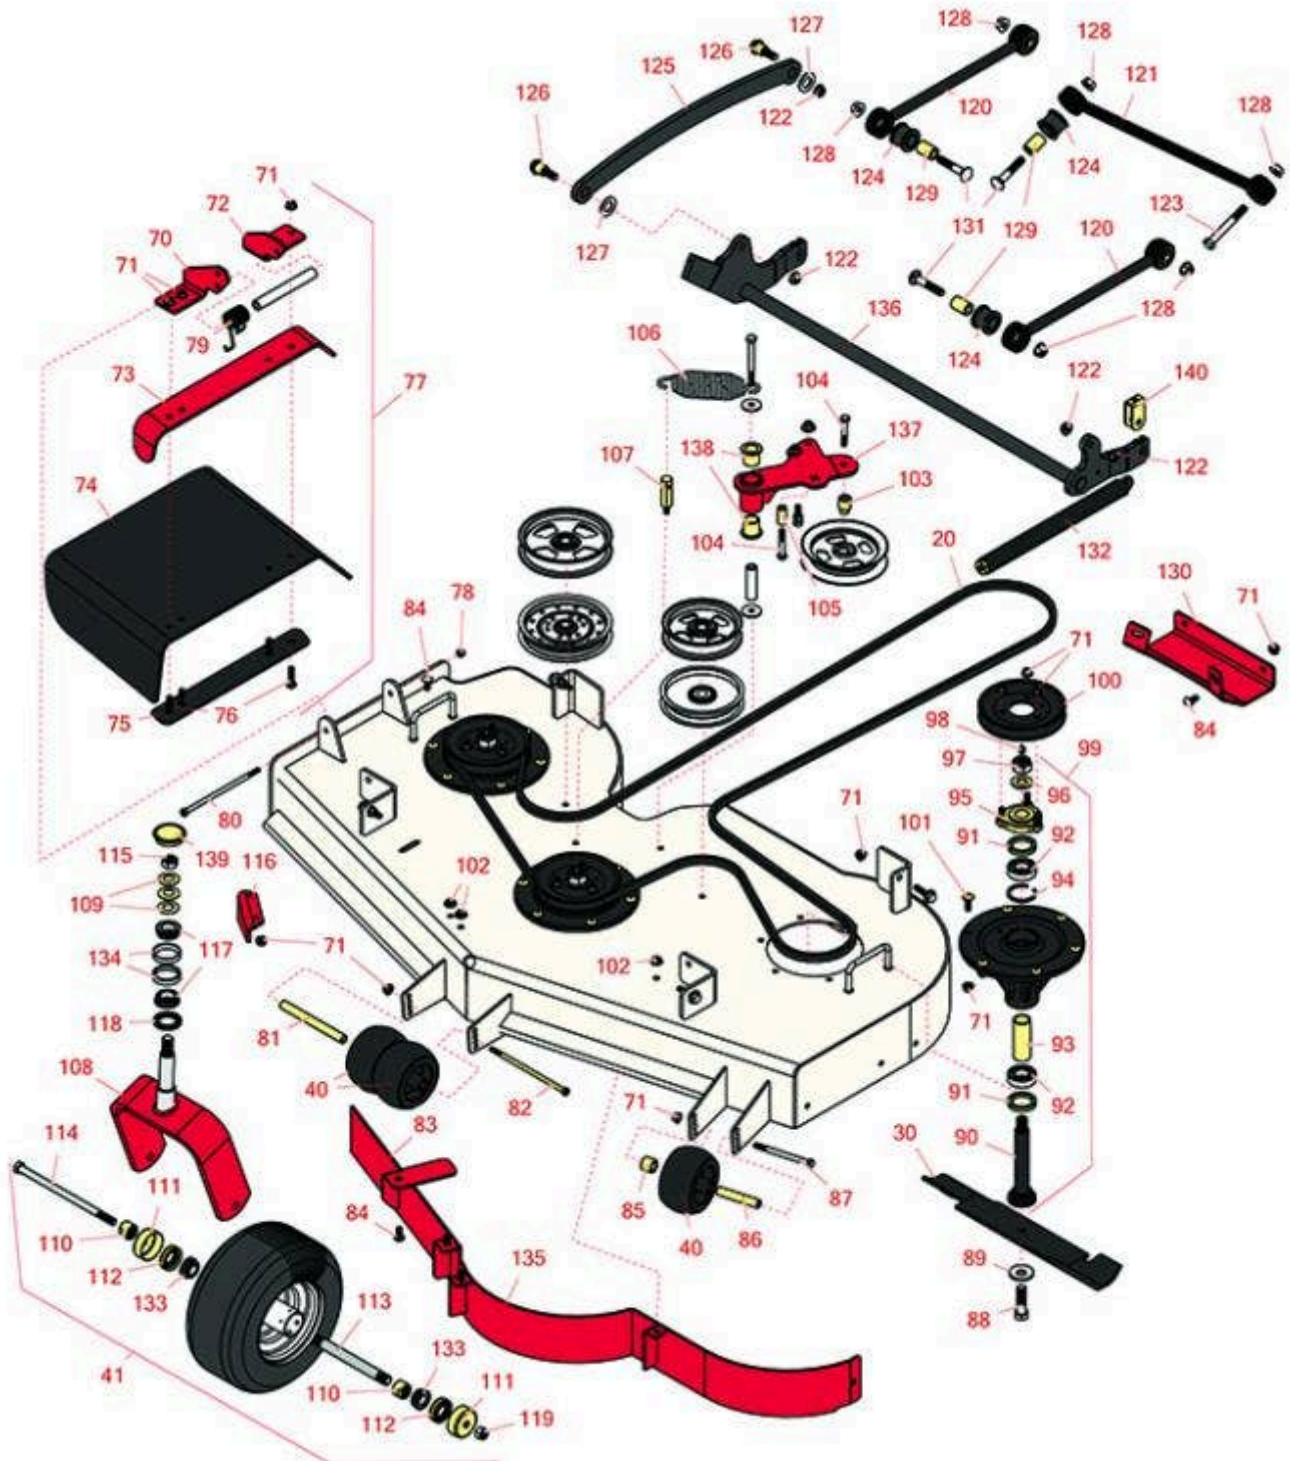

# Replaces Toro Z Master Professional 5000 Parts

Zero Turn Mower with 52in deck - Model 74903  
52in Side Discharge Deck

All original equipment manufacturers names and part numbers are used for identification purposes only, and we are in no way implying that our products are original equipment parts. Prices subject to change without notice.

# Replaces Toro Z Master Professional 5000 Parts

Zero Turn Mower with 52in deck - Model 74903  
52in Side Discharge Deck

Item No	R&R Part No.	OEM Part No.	Description	Qty Req	Price Each	Order Quantity
<b>Belts</b>						
20	<b>R115-7426</b>	115-7426	Belt- V	1	<b>116.20</b>	
<b>Rotary Blades</b>						
30	<b>R105-7781-03</b>	105-7781-03	Mower Blade - 18 in High-Flow	3	<b>11.25</b>	
30	<b>R108-1117</b>	108-1117	Mower Blade Kit - 18 in High-Flow Set/6	1	<b>0.00</b>	
30	<b>R105-7779-03</b>	105-7779-03	Mower Blade - 18 in Recycler	3	<b>16.95</b>	
30	<b>R110-0408</b>	110-0408	Mower Blade Kit - 18 in Recycler Set/6	1	<b>0.00</b>	
<b>Wheels</b>						
40	<b>R68-2730</b>	1-603299, 68-2730	Wheel - Anti Scalp	3	<b>7.85</b>	
41	<b>R109-9127</b>	109-9125, 109-9127	Tire & Wheel - 13x6.50-6 Flat Free	2	<b>127.60</b>	
<b>Other Parts Available</b>						
70	<b>R106-3253-01</b>	106-3253-01	Plate-Hinge, Front	1	<b>22.95</b>	
<i>Tech Note: (2012-2019)-312000001-404971756:</i>						
71	<b>R104-8301</b>	104-8301, 104-9301, 109-6658, 133-7570	Locknut - 3/8-16 Nylon Flanged	44	<b>0.84</b>	
<i>Tech Note: (2011-2019)-311000001-404971756:</i>						
72	<b>R108-4059-01</b>	108-4059-01	Plate-Hinge, Rear	1	<b>22.95</b>	
<i>Tech Note: (2013-2019)-313000001-404971756:</i>						
73	<b>R106-3246-01</b>	106-3246-01	Deflector	1	<b>37.35</b>	
<i>Tech Note: (2012-2019)-312000001-404971756:</i>						