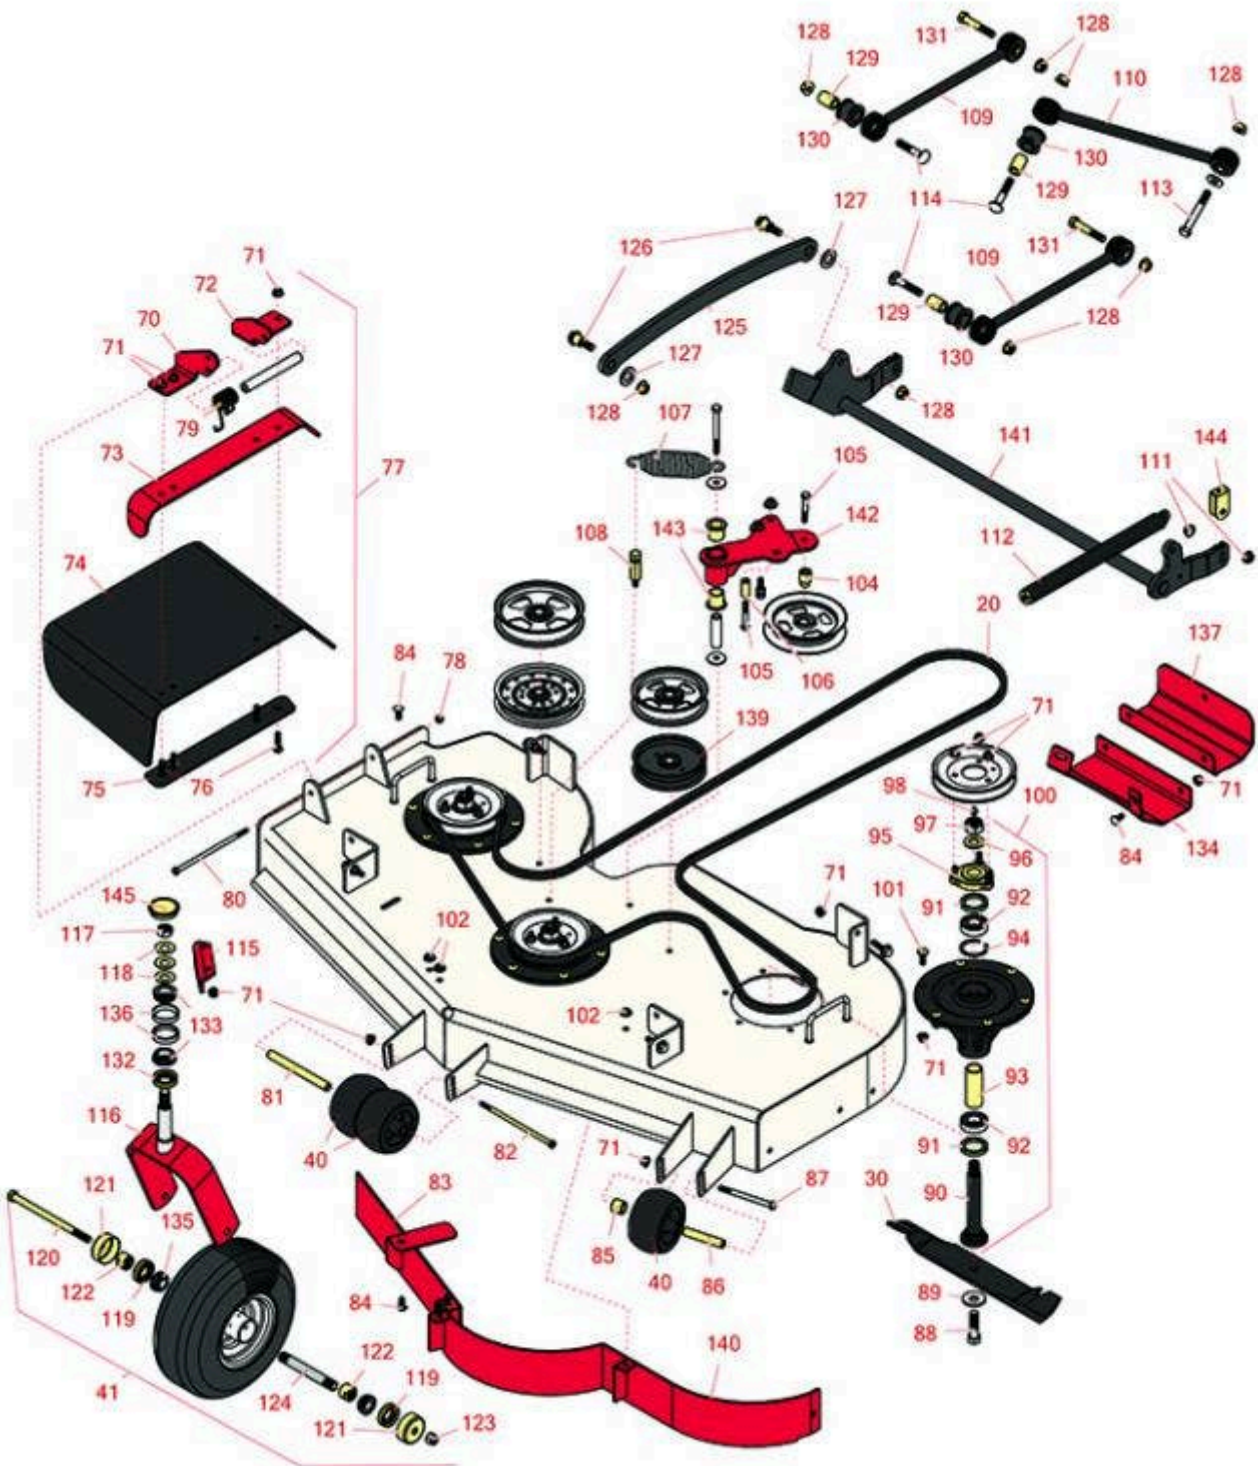

# Replaces Toro Z Master Professional 5000 Parts

Zero Turn Mower with 48in deck - Model 74901  
48in Side Discharge Deck

All original equipment manufacturers names and part numbers are used for identification purposes only, and we are in no way implying that our products are original equipment parts. Prices subject to change without notice.

# Replaces Toro Z Master Professional 5000 Parts

Zero Turn Mower with 48in deck - Model 74901  
48in Side Discharge Deck

Item No	R&R Part No.	OEM Part No.	Description	Qty Req	Price Each	Order Quantity
<b>Belts</b>						
20	<b>R115-7407</b>	115-7407	Belt- V	1	<b>109.25</b>	
<b>Rotary Blades</b>						
30	<b>R107-3192-03</b>	107-3192-03	Mower Blade - 16.5 in High-Flow	3	<b>15.35</b>	
30	<b>R110-0414</b>	110-0414	Mower Blade Kit - 16.5 in High-Flow Set/6	1	<b>0.00</b>	
<b>Wheels</b>						
40	<b>R68-2730</b>	1-603299, 68-2730	Wheel - Anti Scalp	3	<b>7.85</b>	
41	<b>R109-9126</b>	109-9126	Tire & Wheel - 13x5.00-6 - White	2	<b>135.75</b>	
41	<b>R127-9531</b>	127-9531	Tire & Wheel - 13x5.00-6 - Grey	2	<b>148.60</b>	
<b>Other Parts Available</b>						
70	<b>R106-3253-01</b>	106-3253-01	Plate-Hinge, Front	1	<b>22.95</b>	
<i>Tech Note: (2012-2019)-312000001-404320000:</i>						
71	<b>R104-8301</b>	104-8301, 104-9301, 109-6658, 133-7570	Locknut - 3/8-16 Nylon Flanged	33	<b>0.84</b>	
<i>Tech Note: (2012-2019)-312000001-404320000:</i>						
72	<b>R108-4059-01</b>	108-4059-01	Plate-Hinge, Rear	1	<b>22.95</b>	
<i>Tech Note: (2012-2019)-312000001-404320000:</i>						
73	<b>R106-3246-01</b>	106-3246-01	Deflector	1	<b>37.35</b>	
<i>Tech Note: (2012-2019)-312000001-404320000:</i>						
74	<b>R151416</b>	108-5029, 110-0759, 151416	Deflector - Long	1	<b>37.35</b>	