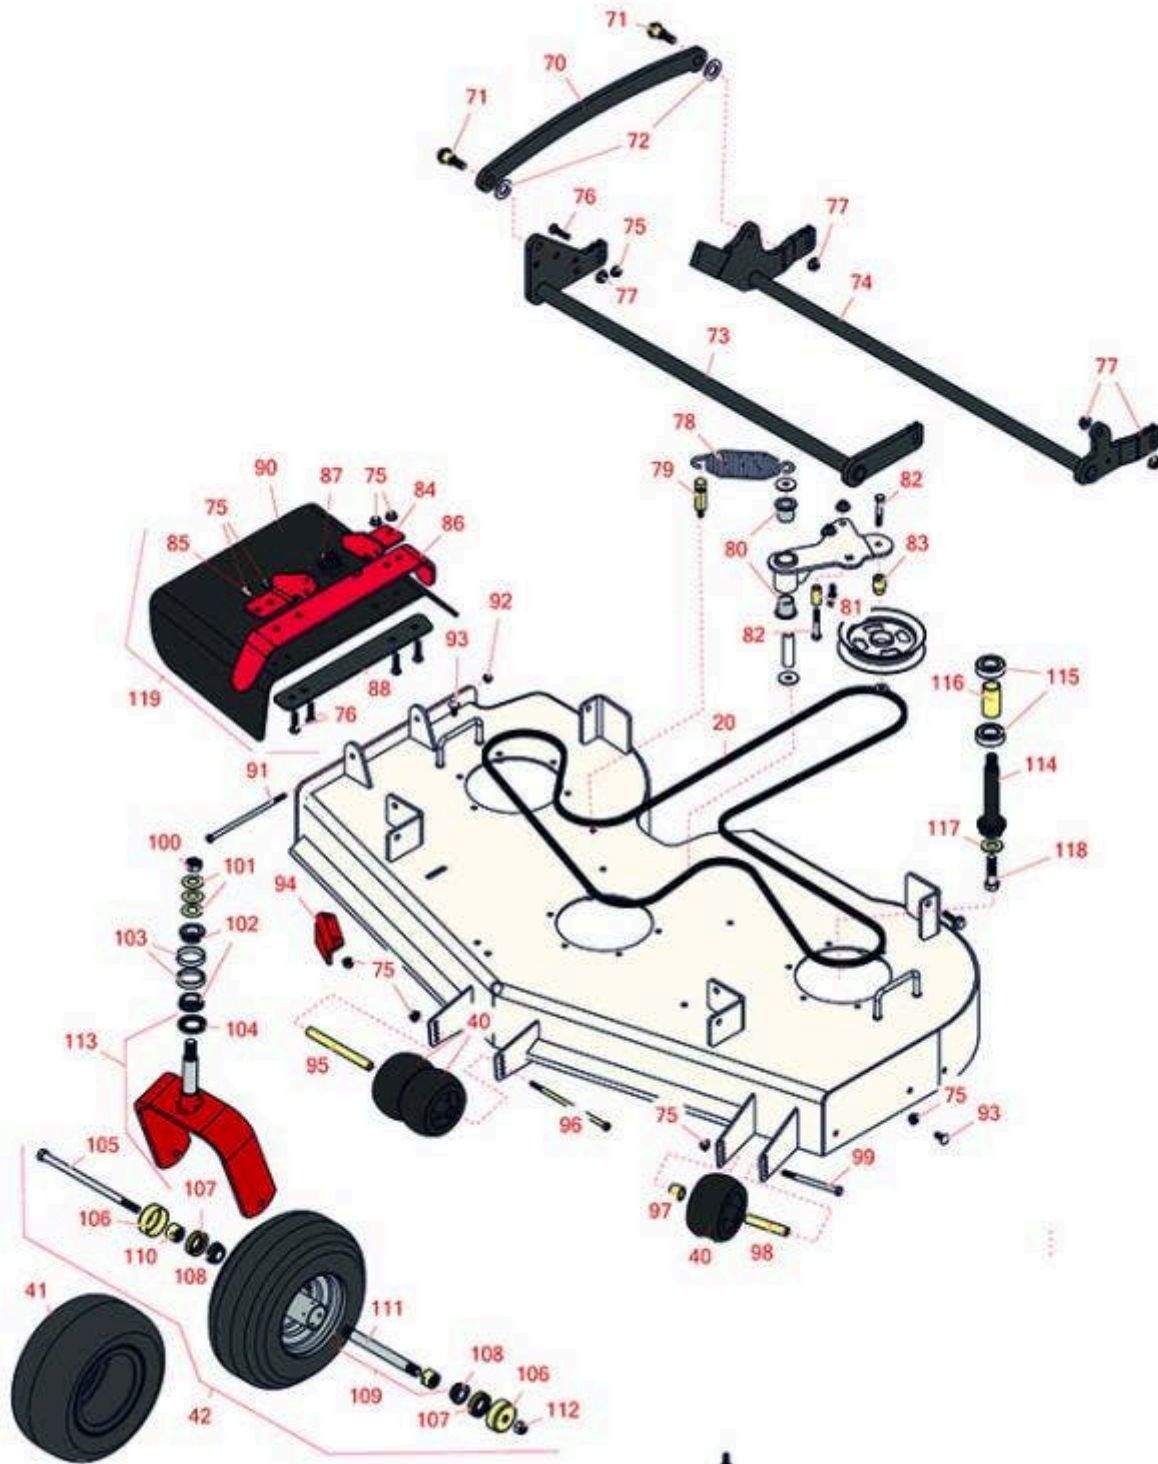

# Replaces Toro Z Master 2000 Parts

Zero Turn Mower with 52in Deck - Model 74143

52in Side Discharge Deck

All original equipment manufacturers names and part numbers are used for identification purposes only, and we are in no way implying that our products are original equipment parts. Prices subject to change without notice.

# Replaces Toro Z Master 2000 Parts

Zero Turn Mower with 52in Deck - Model 74143

52in Side Discharge Deck

Item No	R&R Part No.	OEM Part No.	Description	Qty Req	Price Each	Order Quantity
---------	--------------	--------------	-------------	---------	------------	----------------

### Belts

20	<b>R114-5857</b>	114-5857	Belt-V	1	<b>101.45</b>	
----	------------------	----------	--------	---	---------------	--

### Tires

40	<b>R68-2730</b>	1-603299, 68-2730	Wheel - Anti Scalp	3	<b>7.85</b>	
----	-----------------	----------------------	--------------------	---	-------------	--

41	<b>RCT5121861</b>	1-523009, 126-5959	Tire - 13x6.50-6 Nhs (4 Ply) Carlisle Smooth	1	<b>39.80</b>	
----	-------------------	-----------------------	--	---	--------------	--