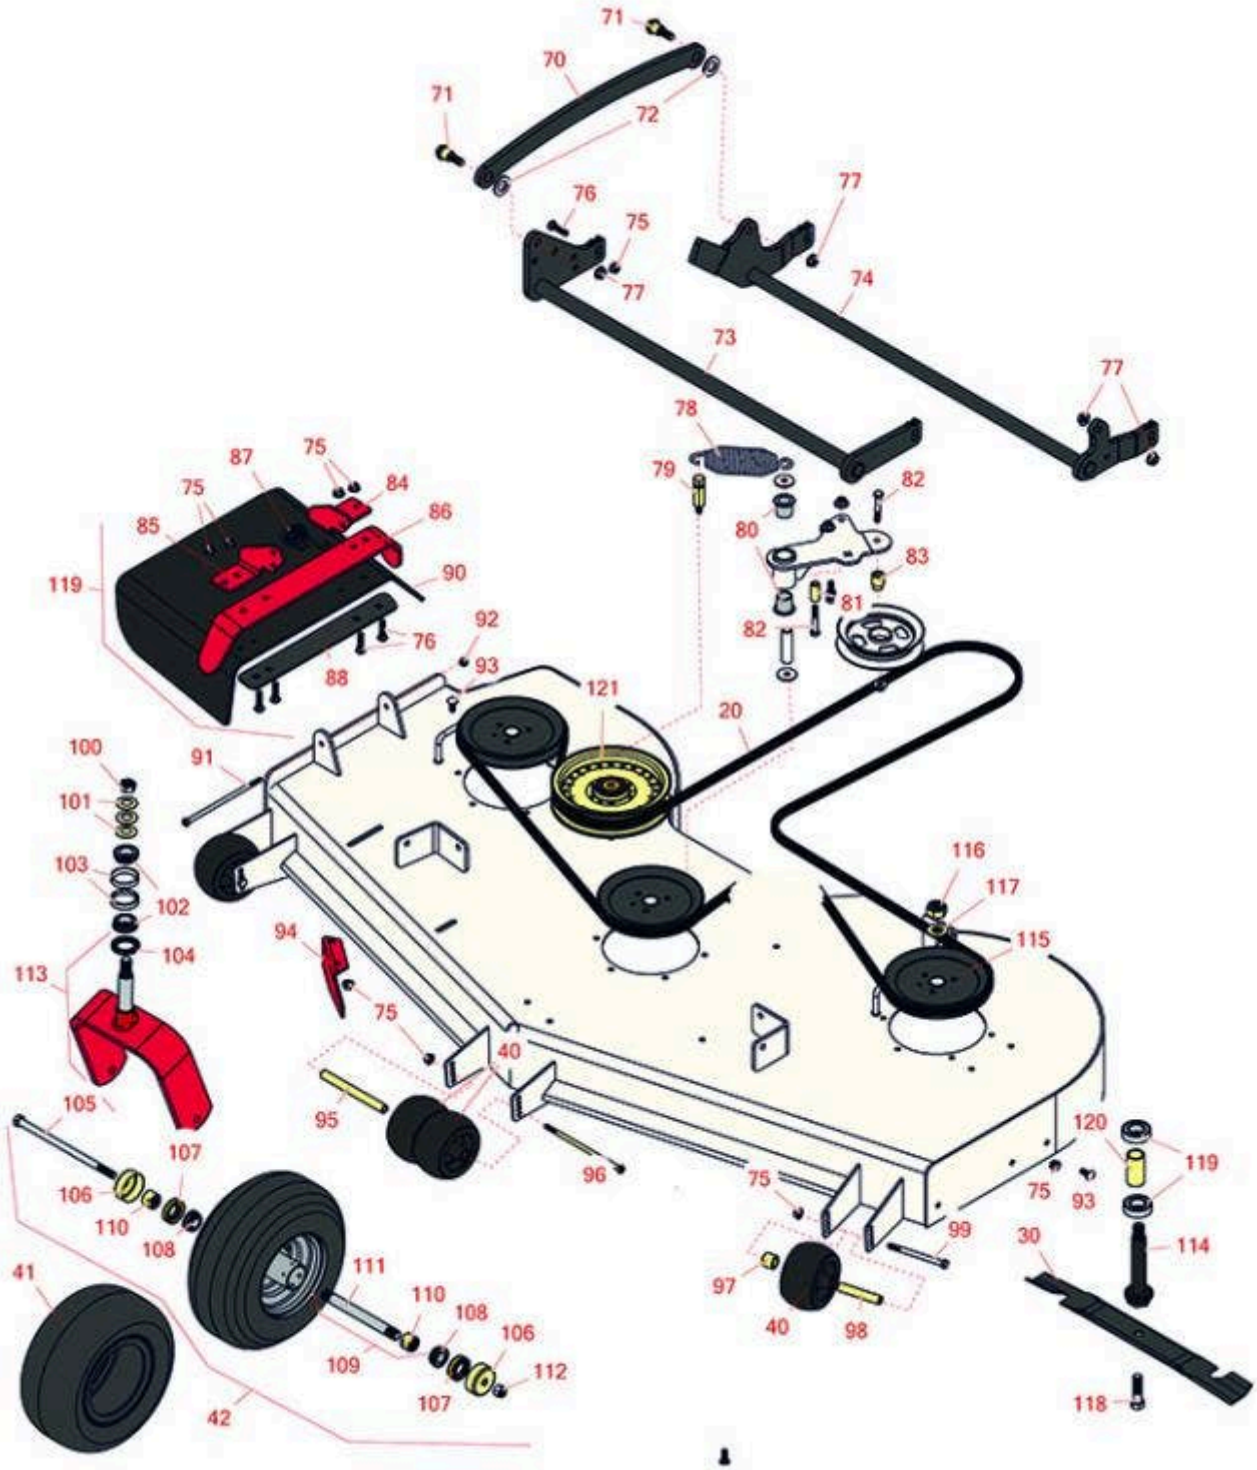

Replaces Toro Z Master 2000 Parts

Zero Turn Mower with 60in Deck - Model 74145
60in Side Discharge Deck

All original equipment manufacturers names and part numbers are used for identification purposes only, and we are in no way implying that our products are original equipment parts. Prices subject to change without notice.

Replaces Toro Z Master 2000 Parts

Zero Turn Mower with 60in Deck - Model 74145

60in Side Discharge Deck

| Item No | R&R Part No. | OEM Part No. | Description | Qty Req | Price Each | Order Quantity |
|------------------------------|---------------------|---|--|---------|---------------|----------------|
| Belts | | | | | | |
| 20 | R114-5858 | 114-5858 | Belt - V - Deck | 1 | 120.65 | |
| Blades | | | | | | |
| 30 | R115-9649-03 | 115-9649-03 | Mower Blade - 20.5 in High-Flow | 3 | 20.85 | |
| Tires | | | | | | |
| 40 | R68-2730 | 1-603299, 68-2730 | Wheel - Anti Scalp | 4 | 7.85 | |
| 41 | RCT5121861 | 1-523009, 126-5959 | Tire - 13x6.50-6 Nhs (4 Ply) Carlisle Smooth | 2 | 39.80 | |
| 42 | R127-9540 | 127-9540 | Tire & Wheel - 13x6.50-6 Pneumatic | 2 | 152.80 | |
| 42 | R117-0361 | 117-0361 | Wheel & Tire Assy 13x6.50-6 Pneumatic | 1 | 147.75 | |
| Other Parts Available | | | | | | |
| 70 | R116-0797-03 | 116-0797-03 | Link-Lift - Deck | 1 | 78.60 | |
| 71 | R116-0780 | 116-0780 | Bolt - Hx HD Fl Shoulder | 2 | 8.45 | |
| 72 | R453022 | 01-166-0480, 01-166-1220, 21-3880, 217-21, 30-8550, 30-9110, 3256-28, 3256-44, 46-9030, Mar-71 | Washer - 3/4 SAE | 2 | 0.43 | |
| 73 | R126-2475-03 | 116-2217-03, 126-2475-03 | Decklift - Front | 1 | 113.95 | |
| 74 | R116-0459-03 | 116-0459-03 | Lift - Rear Deck | 1 | 193.20 | |
| 75 | R104-8301 | 104-8301, 104-9301, 109-6658, 133-7570 | Locknut - 3/8-16 Nylon Flanged | 24 | 0.84 | |