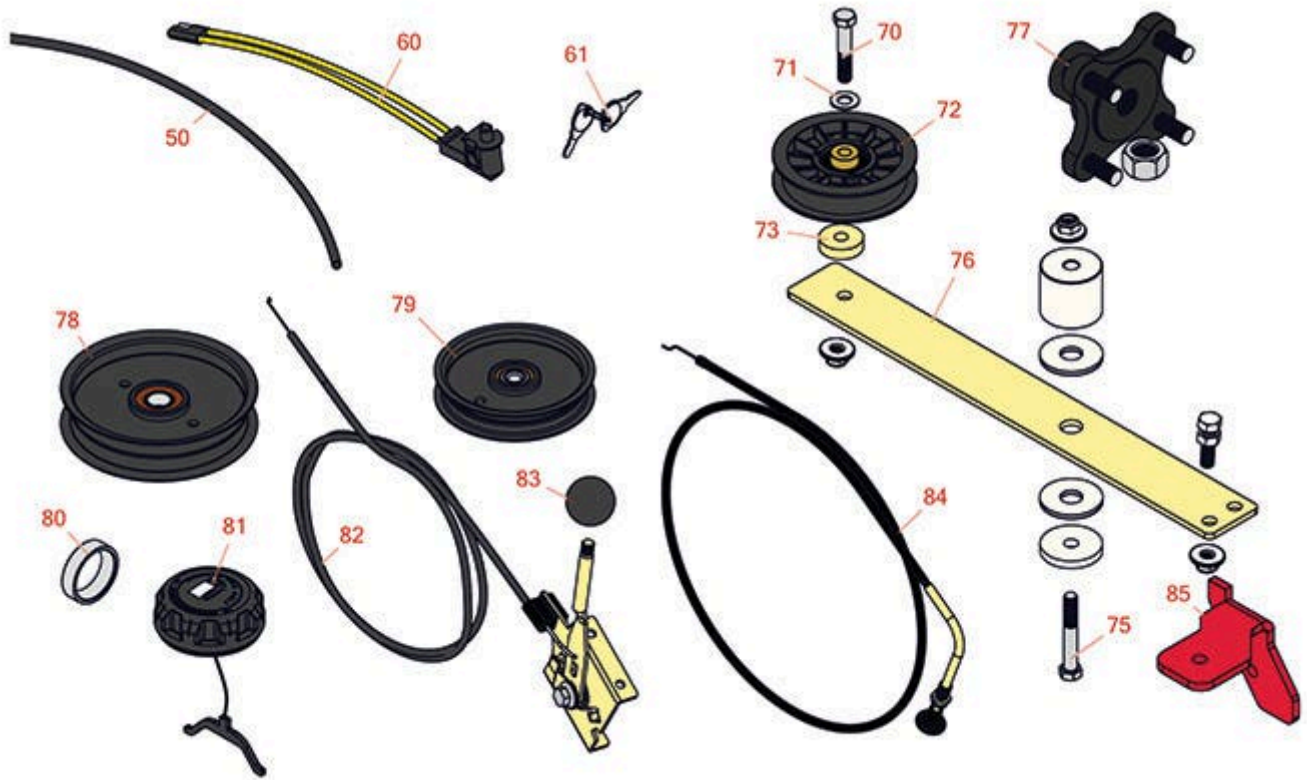

Replaces Toro Z Master 2000 Parts

Zero Turn Mower with 52in Deck - Model 74143
Traction Unit

All original equipment manufacturers names and part numbers are used for identification purposes only, and we are in no way implying that our products are original equipment parts. Prices subject to change without notice.

Replaces Toro Z Master 2000 Parts

Zero Turn Mower with 52in Deck - Model 74143

Traction Unit

Item No	R&R Part No.	OEM Part No.	Description	Qty Req	Price Each	Order Quantity
71	R453011	01-166-0100, 01-166-0120, 01-166-0270, 01-166-0500, 01-166-0600, 01-166-0620, 132-4593, 2356-3, 237-12, 24-10-AD, 24-11-AD, 24-11-BD, 24-12-AD, 24-12-BD, 30-9310, 32-8190, 3256-24, 3256-3, 3256-36, 3256-4, 453011, 47-9950, 48-9220, 513458, 7-0052	Washer - Flat 3/8 SAE Y/Zinc	1	0.11	
72	R109-3397	109-3397	Pulley - Idler - Flat 3.5 in	1	15.55	
73	R105-7788	105-7788	Spacer .386" x 1 1/4" x .340"	1	5.90	
75	R400274	01-178-0626, 112-7161, 3224-11, 400274	Bolt - Hex HD 3/8-16 x 2-1/2 GR5	1	1.60	
76	R119-9914	119-9914	Arm-Idler - Hydro	1	18.40	
77	R109-5939	109-5939	Hub Kit	2	69.95	
78	R1-613098	1-613098	Pulley- Idler	1	33.70	
79	R93-1622	93-1622	Idler Pulley - Flat 4 in Dia with .375 Bore	1	24.15	

Replaces Toro Z Master 2000 Parts

Zero Turn Mower with 52in Deck - Model 74143

Traction Unit

Item No	R&R Part No.	OEM Part No.	Description	Qty Req	Price Each	Order Quantity
80	R254-79	01-103-0060, 01-103-0130, 1-633584, 252-106, 254-79, 32-7800, 32-9590	Cup - Bearing	1	3.20	
<i>Tech Note: Use R254-79M installation mandrel to properly install race.:</i>						
81	R126-1789	126-1789	Fuel Cap - Ratcheting	1	23.30	
82	R110-5727	110-5727	Throttle Control Assy	1	55.75	
83	R233-42	1-603175, 120-9752, 233-42, 233-47	Knob	1	6.80	
84	R115-2753	115-2753	Choke Control	1	41.15	
85	R119-2658-01	119-2658-01	Bracket - Stop - Clutch	1	13.45	