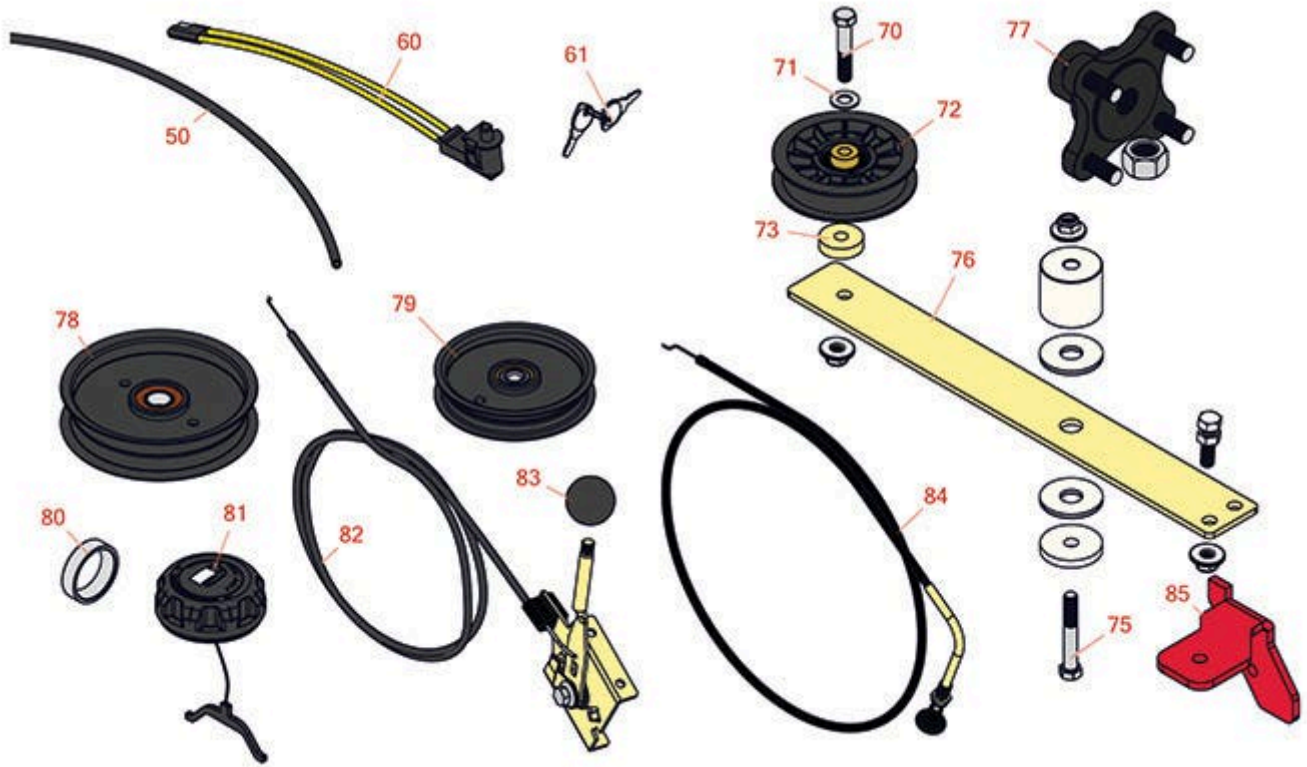

# Replaces Toro Z Master 2000 Parts

Zero Turn Mower with 48in Deck - Model 74141

Traction Unit

All original equipment manufacturers names and part numbers are used for identification purposes only, and we are in no way implying that our products are original equipment parts. Prices subject to change without notice.

# Replaces Toro Z Master 2000 Parts

Zero Turn Mower with 48in Deck - Model 74141

Traction Unit

Item No	R&R Part No.	OEM Part No.	Description	Qty Req	Price Each	Order Quantity
---------	--------------	--------------	-------------	---------	------------	----------------

# Replaces Toro Z Master 2000 Parts

Zero Turn Mower with 48in Deck - Model 74141

Traction Unit

Item No	R&R Part No.	OEM Part No.	Description	Qty Req	Price Each	Order Quantity
80	<b>R254-79</b>	01-103-0060, 01-103-0130, 1-633584, 252-106, 254-79, 32-7800, 32-9590	Cup - Bearing	1	<b>3.20</b>	
<i>Tech Note: Use R254-79M installation mandrel to properly install race.:</i>						
81	<b>R126-1789</b>	126-1789	Fuel Cap - Ratcheting	1	<b>23.30</b>	
82	<b>R110-5727</b>	110-5727	Throttle Control Assy	1	<b>55.75</b>	
83	<b>R233-42</b>	1-603175, 120-9752, 233-42, 233-47	Knob	1	<b>6.80</b>	
84	<b>R115-2753</b>	115-2753	Choke Control	1	<b>41.15</b>	
85	<b>R119-2658-01</b>	119-2658-01	Bracket - Stop - Clutch	1	<b>13.45</b>	