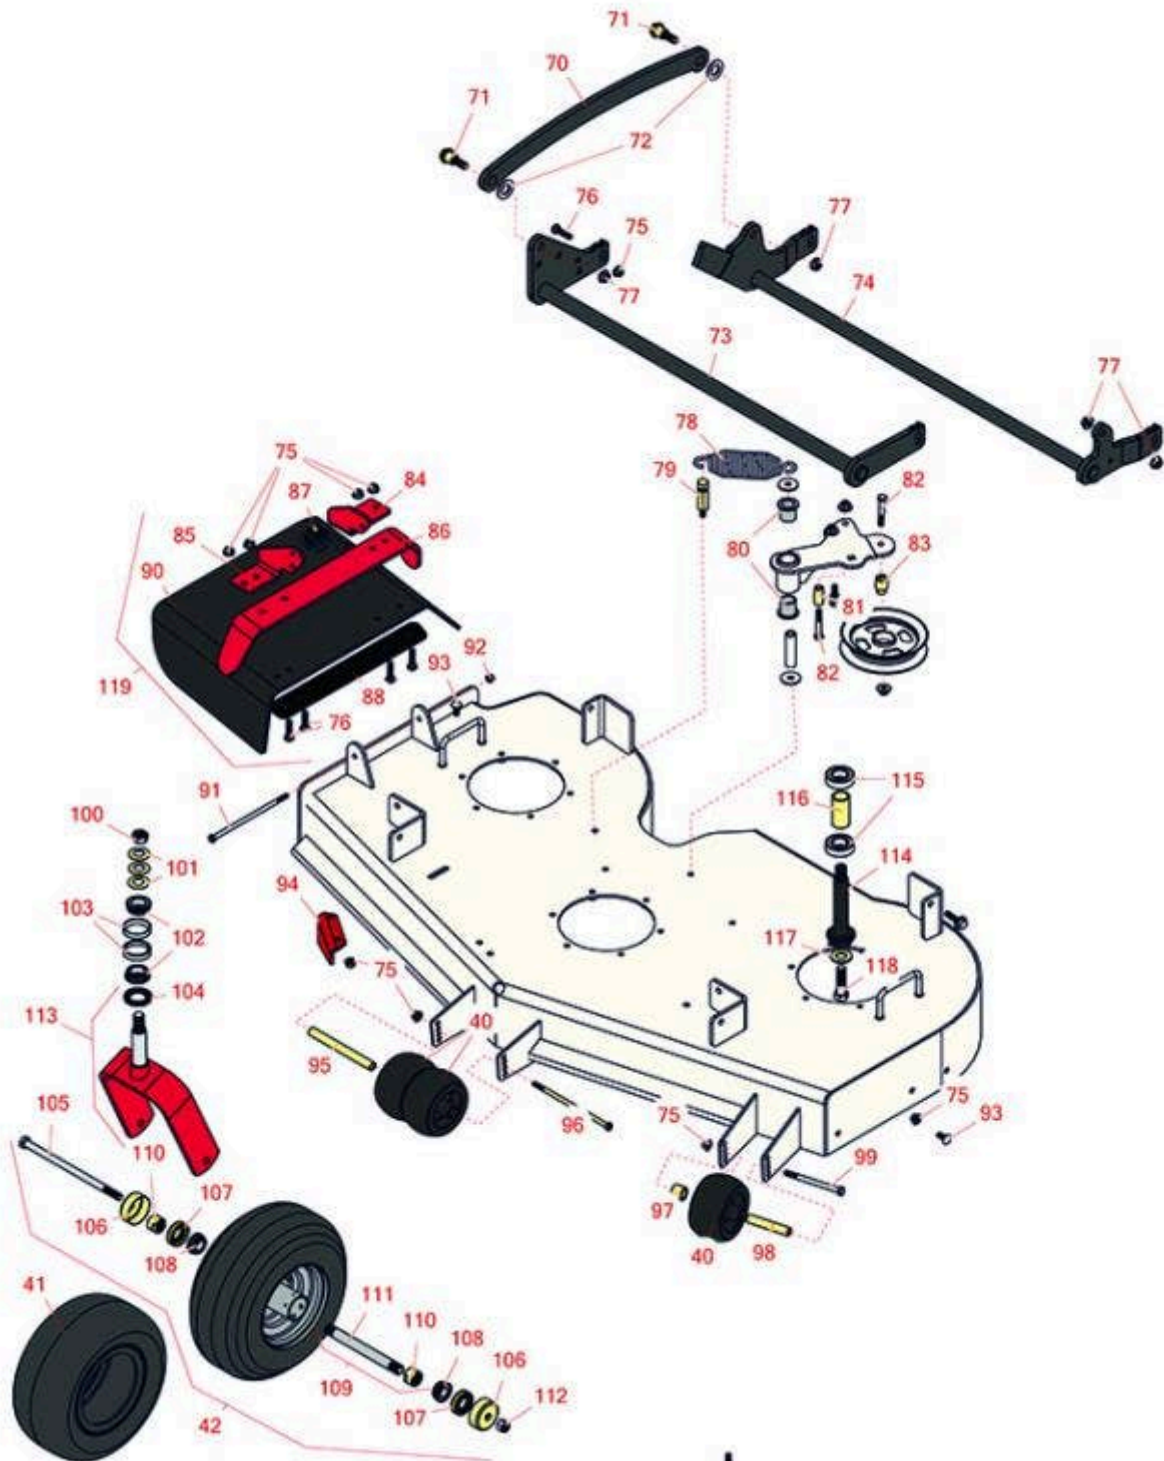

Replaces Toro Z Master 2000 Parts

Zero Turn Mower with 48in Deck - Model 74141

48in Side Discharge Deck

All original equipment manufacturers names and part numbers are used for identification purposes only, and we are in no way implying that our products are original equipment parts. Prices subject to change without notice.

Replaces Toro Z Master 2000 Parts

Zero Turn Mower with 48in Deck - Model 74141

48in Side Discharge Deck

Item No	R&R Part No.	OEM Part No.	Description	Qty Req	Price Each	Order Quantity
---------	--------------	--------------	-------------	---------	------------	----------------

Wheels

40	R68-2730	1-603299, 68-2730	Wheel - Anti Scalp	3	7.85	
41	RCT5120211	1-633002	Tire - 13x5.00-6 Nhs (4 Ply) Carlisle Smooth	2	36.30	
42	R127-9540	127-9540	Tire & Wheel - 13x6.50-6 Pneumatic	2	152.80	
42	R127-9535	127-9535	Tire & Wheel - 13x5.00-6	2	105.80	