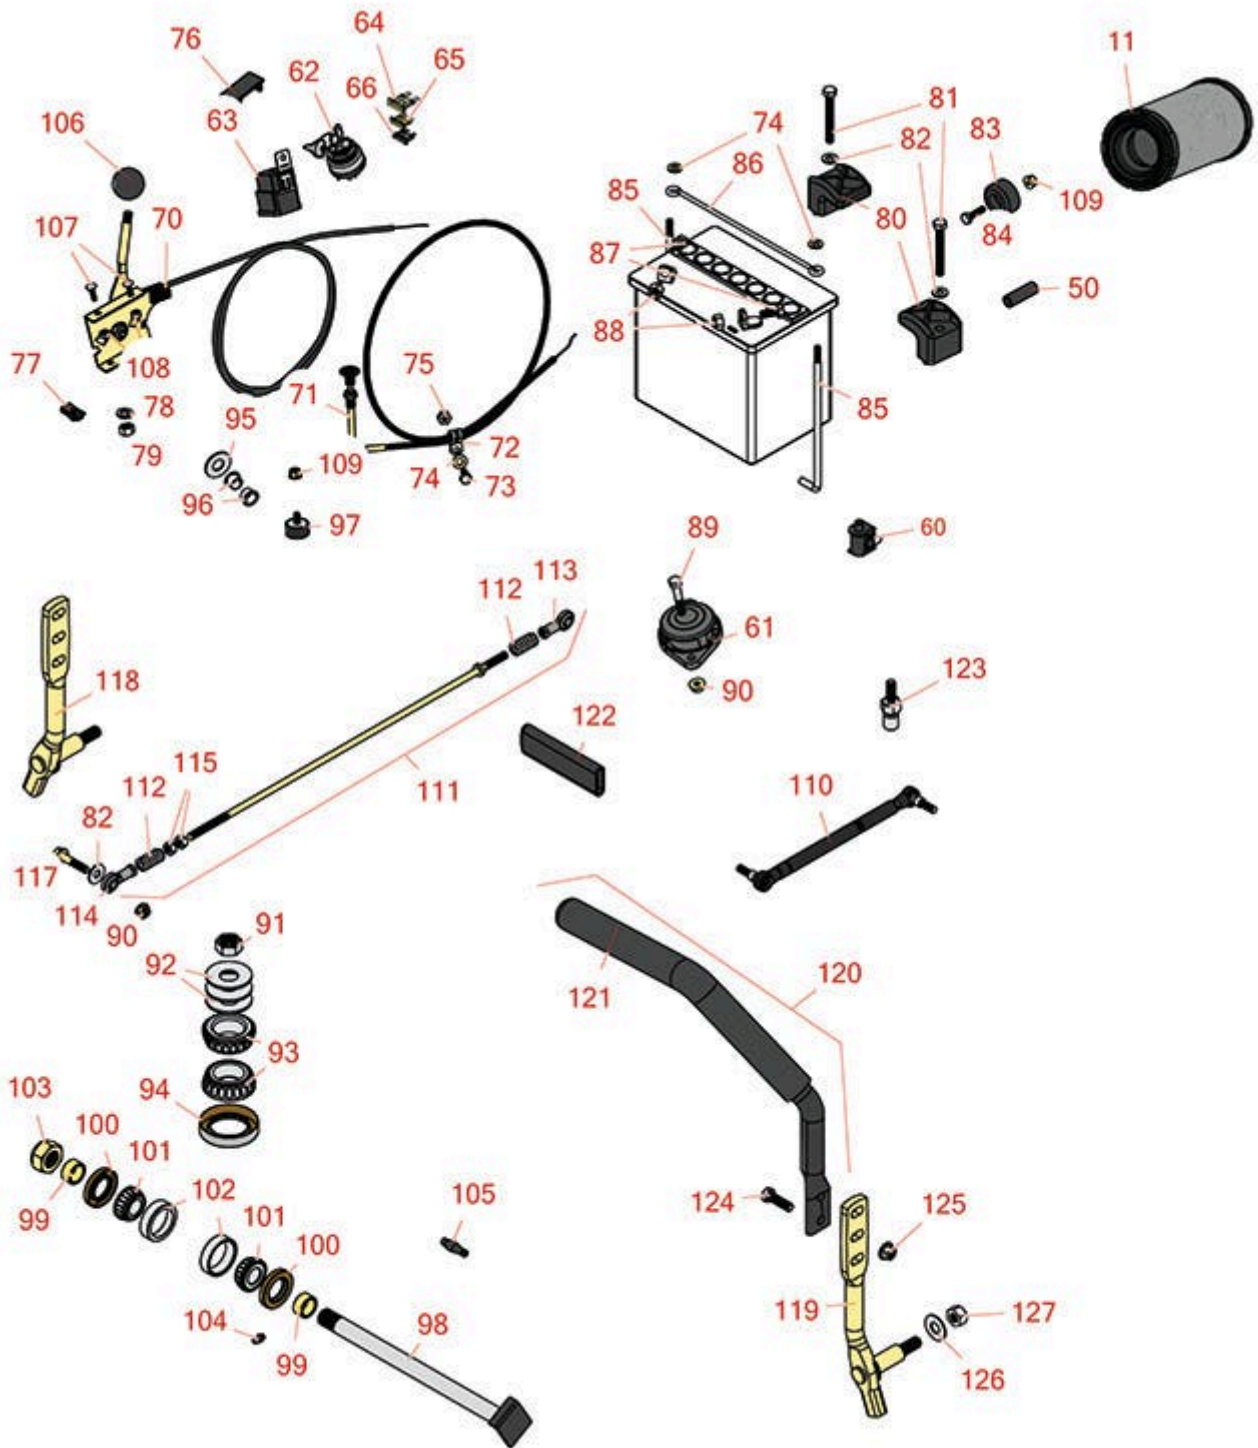

Replaces Toro Sand Pro 2040Z Parts

Traction Unit
Traction Unit

All original equipment manufacturers names and part numbers are used for identification purposes only, and we are in no way implying that our products are original equipment parts. Prices subject to change without notice.

Replaces Toro Sand Pro 2040Z Parts

Traction Unit

Traction Unit

Item No	R&R Part No.	OEM Part No.	Description	Qty Req	Price Each	Order Quantity
---------	--------------	--------------	-------------	---------	------------	----------------

Replaces Toro Sand Pro 2040Z Parts

Traction Unit

Traction Unit

Item No	R&R Part No.	OEM Part No.	Description	Qty Req	Price Each	Order Quantity
73	R400106	321-3, 513315, 908002P	Bolt - Hex HD 1/4-20 x 5/8	1	0.28	
74	R3256-22	24-9-BD, 3-1032, 3256-1, 3256-22, 93-0954, 93-0989	Washer - Flat 1/4 Yellow	6	0.12	
75	R301504	2296-42, 301504, 32127-24, 32128-33, 32146-17, 3296-16, 3296-42, 3296-42 , 915661P	Locknut - ESNA 1/4-20	6	0.18	
76	R99-7420	100-8493, 99-7420	Plug-Hole	1	4.55	
77	R107069	107069	Clip - 1/4-20 U Nut	4	1.50	
78	R3254-6	01-166-0010, 01-166-0280, 01-166-0610, 3253-5, 3254-18, 3254-6, 3290-223, 48-9370	Washer - Lock 3/8	1	0.08	
79	R3219-3	01-188-0624, 215-50, 22-13-BJD, 22-13-BJKD, 3219-3	Nut - 3/8-24	1	0.34	
80	R107-4543	107-4543	Clamp	2	6.30	
81	R151379	33114-060, 42-9510	Bolt - Hx HD 8-1.25 x 65mm	2	1.50	