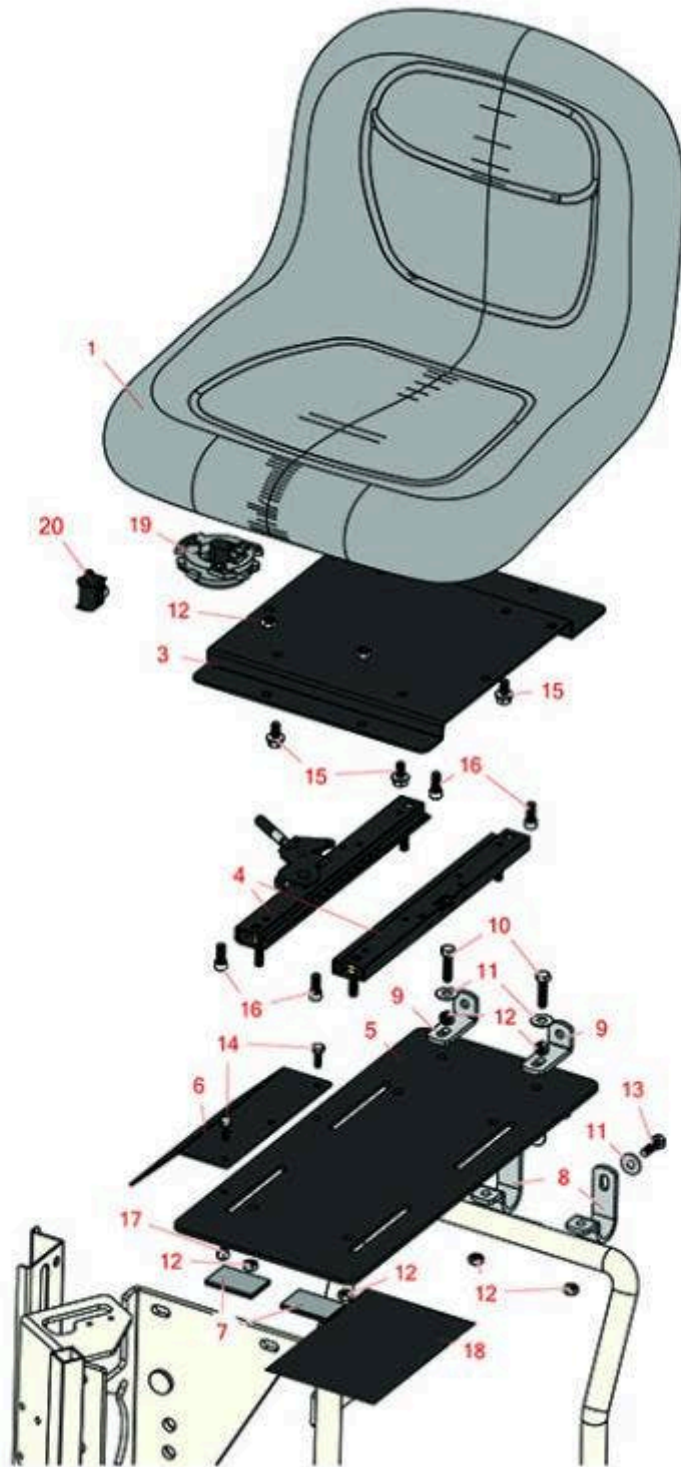

Replaces Toro Sand Pro 2020 Parts

Traction Unit - Model 08884 & 08887

Seat

All original equipment manufacturers names and part numbers are used for identification purposes only, and we are in no way implying that our products are original equipment parts. Prices subject to change without notice.

Replaces Toro Sand Pro 2020 Parts

Traction Unit - Model 08884 & 08887

Seat

Item No	R&R Part No.	OEM Part No.	Description	Qty Req	Price Each	Order Quantity
---------	--------------	--------------	-------------	---------	------------	----------------

Gauges and Controls

19	R151541	R&R ON, LY	Delta Seat Switch - Twist Mount 1 Pole Normally Open	1	17.90	
20	R150229	82-2190	Switch - Operator Presence	1	20.55	

Other Parts Available

1	RMXB150GY	108-6878, 17-4980, 20-0930, 27-5170, 62-9040, 66-6681, 66-7510, 92-8976	Milsco Seat XB150 - Grey	1	170.90	
1	R120-5178	120-5178	Small Seat Cover - Gray	1	42.75	
3	R86-7610-03	86-7610, 86-7610-03	Mount-Seat	1	35.15	
4	R150228	351-63, 51-0780, 51-0780 & 51-0790, 51-0780/51-0790, 51-0790	Adjusters - Seat (Set of 2)	1	126.45	
5	R95-0637-03	95-0637, 95-0637-03	Plate-Seat	1	69.25	
6	R95-5840-03	95-5840, 95-5840-03	Shield-Base, Seat	1	27.80	
7	R74-0340	54-2700, 74-0340	Cushion - Rubber	2	3.20	
8	R92-8972	92-8972	Clamp-Seat	2	7.45	
9	R92-8973	92-8973	Angle	2	7.90	