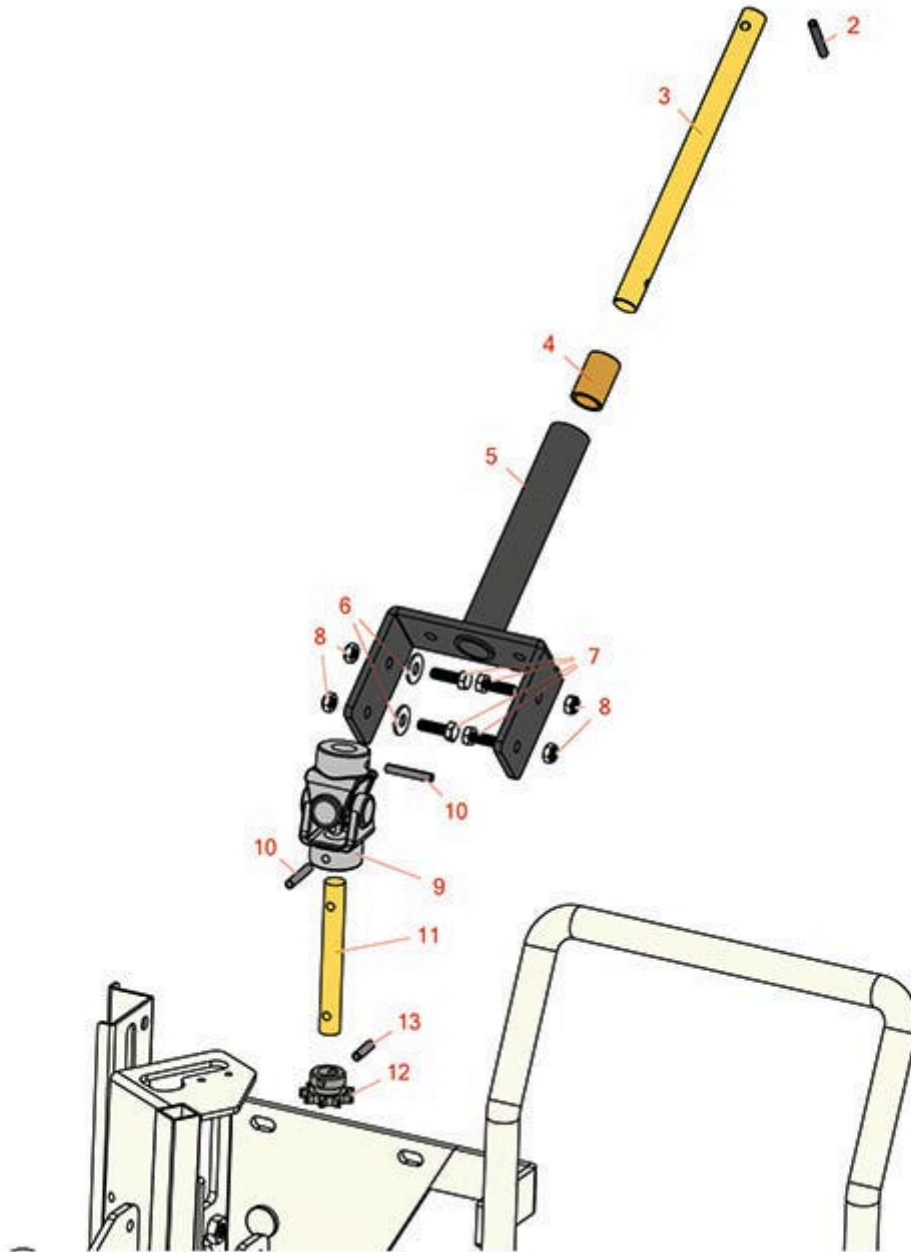

Replaces Toro Sand Pro 2020 Parts

Traction Unit - Model 08884 & 08887

Steering Column

All original equipment manufacturers names and part numbers are used for identification purposes only, and we are in no way implying that our products are original equipment parts. Prices subject to change without notice.

Replaces Toro Sand Pro 2020 Parts

Traction Unit - Model 08884 & 08887

Steering Column

Item No	R&R Part No.	OEM Part No.	Description	Qty Req	Price Each	Order Quantity
2	R32121-111	32121-111	Roll Pin - 1/4 x 2	1	1.95	
3	R85-6610	85-6610	Shaft - Steering	1	28.25	
4	R256-185	256-185	Bushing	1	19.10	
5	R92-5035	92-5035, 92-5035-01, 92-5035-03	Steering Post Assy	1	61.85	
6	R453009	01-166-0400, 24-10-BD, 24-9-AD, 32-9650, 3256-2, 3256-23, 3256-3, 3256-67, 3290-217, 3556-3, 4-2390, 7-0152	Washer - Flat 5/16 SAE	2	0.13	
7	R322-5	01-178-0508, 20-26-AD, 20-26-AGD, 30-9000, 322-5, 513341, 519755, 908019P, N/A	Bolt - Hex HD 5/16-18 x 1	4	0.40	
8	R3296-29	1-804256, 3290-357, 3296-29, 915662P	Locknut - 5/16-18 ESNA	4	2.95	
9	R85-9200	85-9200, 85-9200-03	U-Joint	1	56.20	
10	R32121-15	21-7710, 32-8880, 32121-15	Pin - Roll 1/4 x 1-1/2	2	1.05	

Replaces Toro Sand Pro 2020 Parts

Traction Unit - Model 08884 & 08887

Steering Column

Item No	R&R Part No.	OEM Part No.	Description	Qty Req	Price Each	Order Quantity
11	R98-0996	98-0928, 98-0996	Kit- Steering Shaft	1	31.95	
12	R85-9180	85-9180	Sprocket - Steering Shaft	1	22.10	
13	R98-0973	98-0973	Pin - Grooved 1/4 x 1 - 1/8	1	0.84	