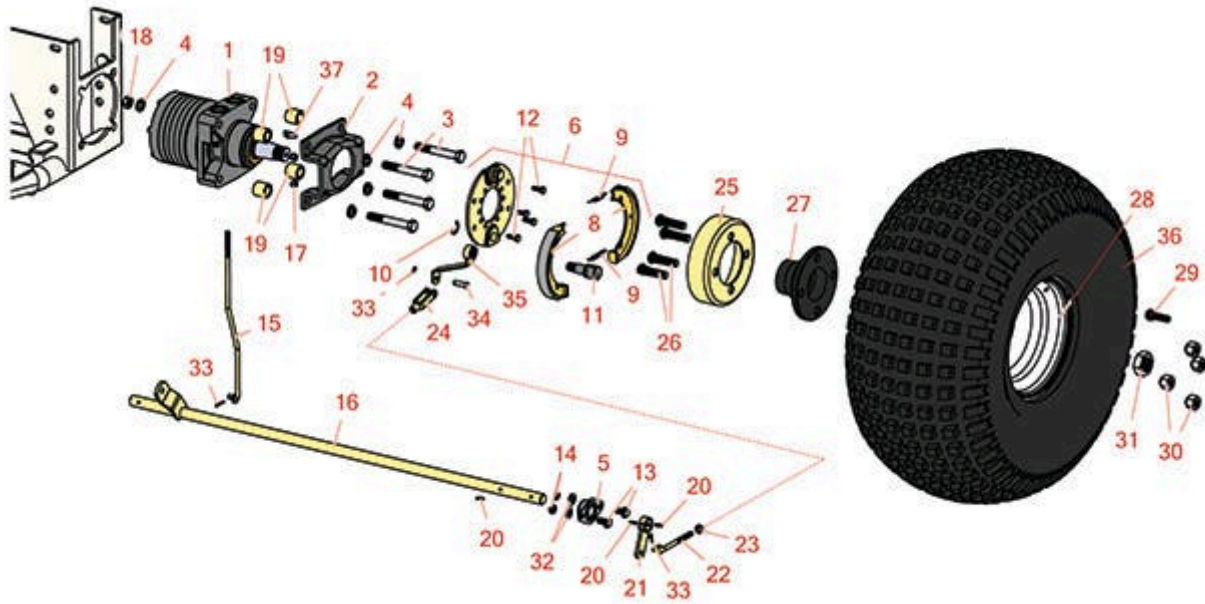

# Replaces Toro Sand Pro 2020 Parts

Traction Unit - Model 08884 & 08887

Rear Wheel Drive

All original equipment manufacturers names and part numbers are used for identification purposes only, and we are in no way implying that our products are original equipment parts. Prices subject to change without notice.

# Replaces Toro Sand Pro 2020 Parts

*Traction Unit - Model 08884 & 08887*

*Rear Wheel Drive*

Item No	R&R Part No.	OEM Part No.	Description	Qty Req	Price Each	Order Quantity
1	<b>R75-9831</b>	49-8621, 75-9831	Hydraulic Motor - LH Rear	1	<b>1153.85</b>	
2	<b>R84-2000-03</b>	84-2000, 84-2000-03, 84-2000-0P	Bracket - Brake	1	<b>27.10</b>	
3	<b>R325-14</b>	01-150-1720, 01-178-0828, 20-95-AD, 20-95-AGD, 3226-9, 325-14	Bolt - Hex HD 1/2-13 x 3-1/2	4	<b>1.65</b>	
4	<b>R3253-7</b>	01-166-0030, 01-166-0080, 01-166-0290, 01-166-0810, 23-13-GD, 3253-7, 48-9380	Washer - Lock 1/2	8	<b>0.13</b>	
5	<b>R27-2320</b>	27-2320	Bearing	1	<b>15.15</b>	
6	<b>R71-1500</b>	104-7705, 71-1500	Brake Assy	1	<b>101.35</b>	
8	<b>R70-9840</b>	70-9840	Shoe - Brake	2	<b>23.65</b>	
9	<b>R70-9880</b>	70-9880	Spring - Brake Shoe	2	<b>4.85</b>	
10	<b>R150513</b>	104-7706	E - Clip - Brake Assy	1	<b>0.55</b>	
11	<b>R104-7707</b>	104-7707, 104-7708, 70-9850, 70-9860	Cam - Brake	1	<b>39.45</b>	
12	<b>R321-4</b>	01-150-1030, 01-178-0406, 20-3-AGD, 321-4, 3222-1	Bolt - Hex HD 1/4-20 x 3/4	4	<b>0.52</b>	
13	<b>R3234-1</b>	321-11, 3234-1	Bolt - Flanged Serrated Hex HD 3/8-16 x 3/4	2	<b>1.45</b>	