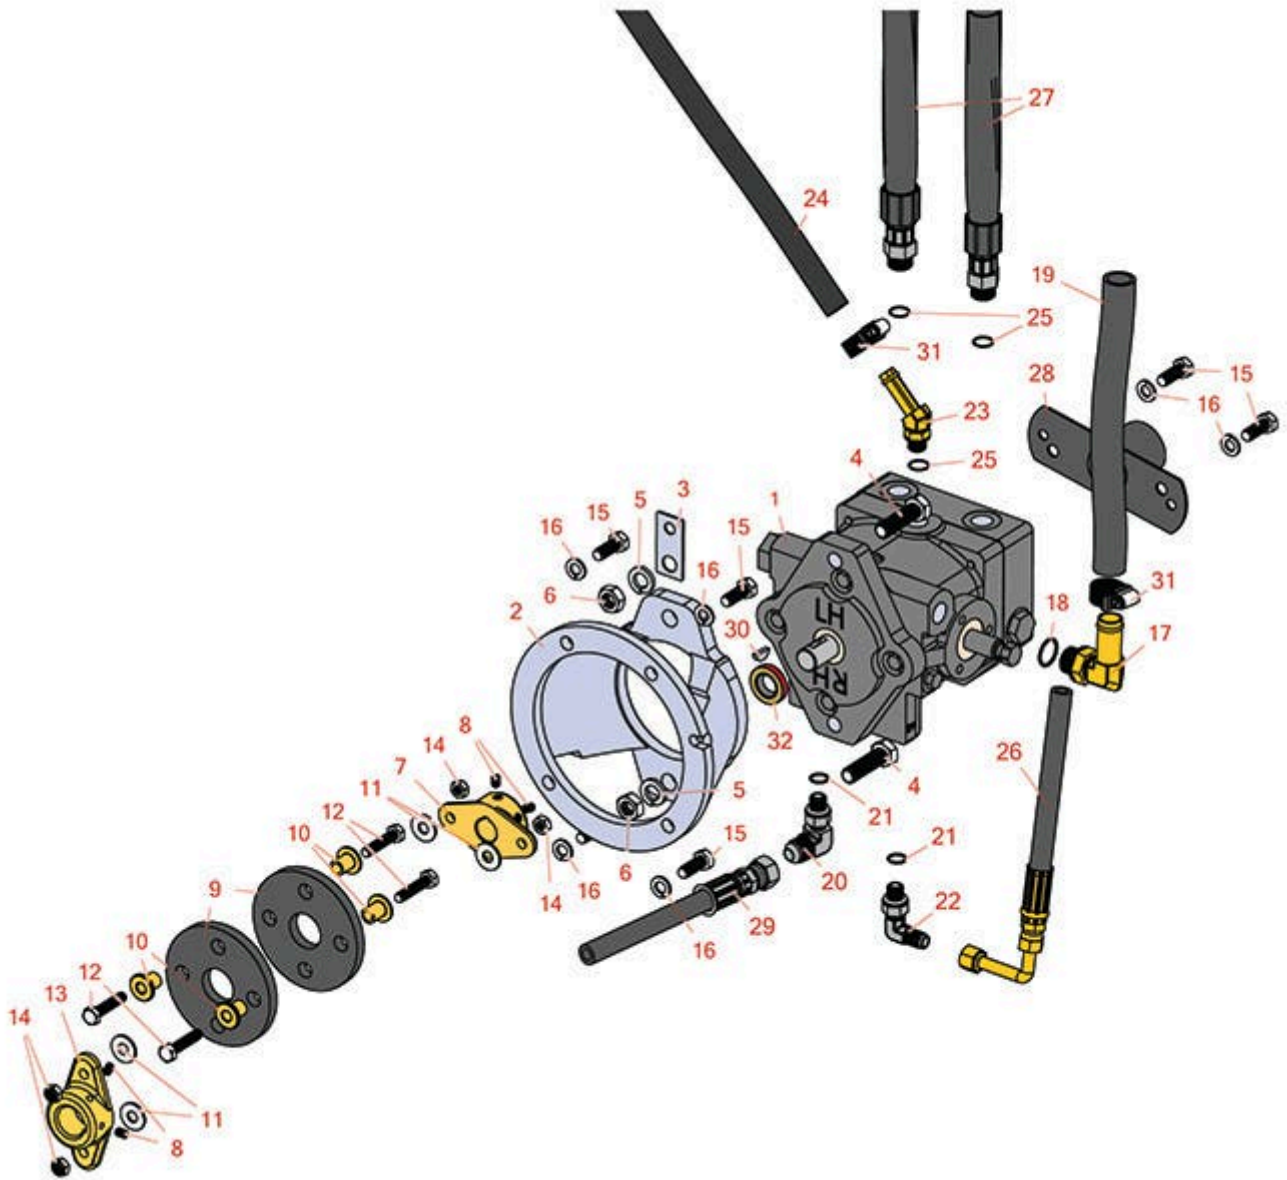

Replaces Toro Sand Pro 2020 Parts

Traction Unit - Model 08884 & 08887

Hydraulic Pump

All original equipment manufacturers names and part numbers are used for identification purposes only, and we are in no way implying that our products are original equipment parts. Prices subject to change without notice.

Replaces Toro Sand Pro 2020 Parts

Traction Unit - Model 08884 & 08887

Hydraulic Pump

Item No	R&R Part No.	OEM Part No.	Description	Qty Req	Price Each	Order Quantity
1	R114-0613	106-9248, 114-0613	Pump - Variable	1	1625.00	
2	R95-0631-03	95-0631, 95-0631-03	Mount-Pump	1	208.70	
3	R26-2950	26-2950	Wire-Standoff	1	6.25	
4	R325-7	01-150-0380, 01-178-0814, 3226-3, 325-7, 48-9490	Bolt - 1/2-13 x 1 3/4 Hex HD Gr 5	2	0.84	
5	R3253-7	01-166-0030, 01-166-0080, 01-166-0290, 01-166-0810, 23-13-GD, 3253-7, 48-9380	Washer - Lock 1/2	2	0.13	
6	R443118	01-188-0813, 22-15-AJD, 3217-9	Nut - 1/2-13 Zinc	2	0.39	
7	R49-9600	110-9695	Hub - Pump	1	29.40	
8	R3241-5	3241-5, 3245-7, 352-103, Jul-93	Screw - Set 1/4-20 x 3/8	4	0.87	
9	R44-2230	115-4523, 27-6560, 44-2230, 80-8650	Coupling - Rubber - Pump	2	24.55	
10	R71-4411	71-4411	Spacer - Coupling	4	4.90	

Replaces Toro Sand Pro 2020 Parts

Traction Unit - Model 08884 & 08887

Hydraulic Pump

Item No	R&R Part No.	OEM Part No.	Description	Qty Req	Price Each	Order Quantity
11	R453009	01-166-0400, 24-10-BD, 24-9-AD, 32-9650, 3256-2, 3256-23, 3256-3, 3256-67, 3290-217, 3556-3, 4-2390, 7-0152	Washer - Flat 5/16 SAE	4	0.13	
12	R322-7	01-150-0750, 01-150-0760, 01-178-0512, 20-28-AD, 20-28-AGD, 322-7, 3223-4	Bolt - Hex HD 5/16-18 x 1-1/2	4	0.62	
13	R27-1960	110-5236, 27-1960	Hub - Engine	1	35.25	
14	R3296-29	1-804256, 3290-357, 3296-29, 915662P	Locknut - 5/16-18 ESNA	4	2.95	
15	R323-6	01-150-0010, 01-178-0608, 20-47-AD, 20-47-AGD, 3224-2, 323-6, 49-3510, 908034P, 908332	Bolt - Hex HD 3/8-16 x 1 GR5 YZ	6	0.59	
16	R3254-6	01-166-0010, 01-166-0280, 01-166-0610, 3253-5, 3254-18, 3254-6, 3290-223, 48-9370	Washer - Lock 3/8	6	0.08	