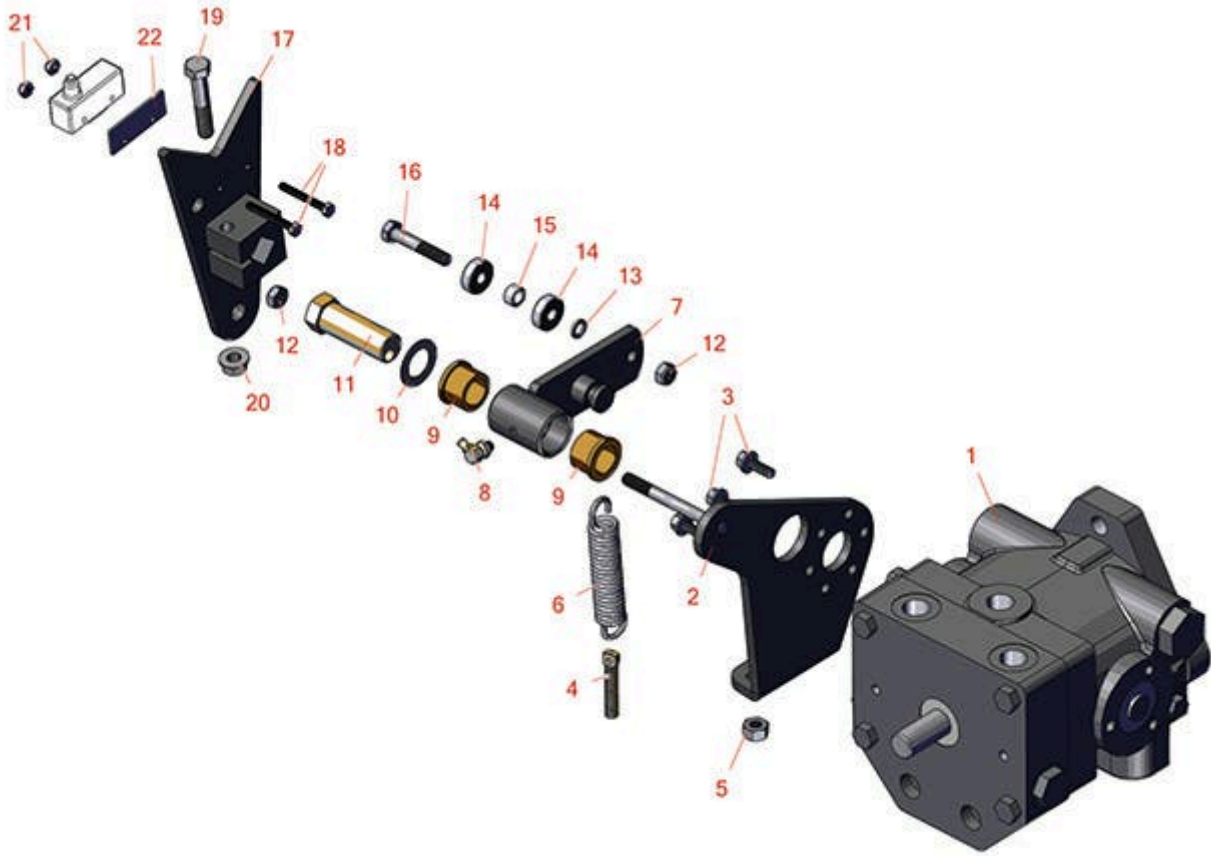

Replaces Toro Sand Pro 2020 Parts

Traction Unit - Model 08884 & 08887

Hydraulic Pump Mounting

All original equipment manufacturers names and part numbers are used for identification purposes only, and we are in no way implying that our products are original equipment parts. Prices subject to change without notice.

Replaces Toro Sand Pro 2020 Parts

Traction Unit - Model 08884 & 08887

Hydraulic Pump Mounting

Item No	R&R Part No.	OEM Part No.	Description	Qty Req	Price Each	Order Quantity
1	R114-0613	106-9248, 114-0613	Pump - Variable	1	1625.00	
2	R95-0553-03	95-0553, 95-0553-03	Plate-Pump	1	35.85	
3	R49-2040	32104-42, 32104-95, 32144-44, 49-2040	Bolt - Hex Washer 1/4-20 x 3/4	3	0.72	
4	R18-6380	18-6380	Pin - Adjustment Steering	1	7.90	
5	R444754	01-189-0518, 3296-4	Locknut - 5/16-24 Center	1	0.43	
6	R85-9030	85-9030	Spring-Extension - Stainless	1	29.30	
7	R85-8460	85-8460	Switch Arm Assy	1	55.40	
8	R302-60	302-60	Zerk - Grease 90 Deg.	1	0.68	
9	R256-113	256-113	Bushing - 3/4 ID x 1 1/8 Flange	2	5.05	
10	R3-6498	3--6498, 3-6498, 47-8270	Washer - Thrust	1	4.10	
11	R76-8640	76-8640	Stud - Traction	1	35.55	
12	R3296-29	1-804256, 3290-357, 3296-29, 915662P	Locknut - 5/16-18 ESNA	2	2.95	
13	R75-5470	75-5470	Spacer - Bearing	1	2.75	
14	R251-259	251-259, 251-307	Bearing - Ball	2	11.25	
15	R85-9120	85-9120	Spacer - Pivot, Tilt	1	2.30	
16	R101344	101344, 322-8	Bolt - Hex HD 5/16-18 x 1-3/4	1	1.25	