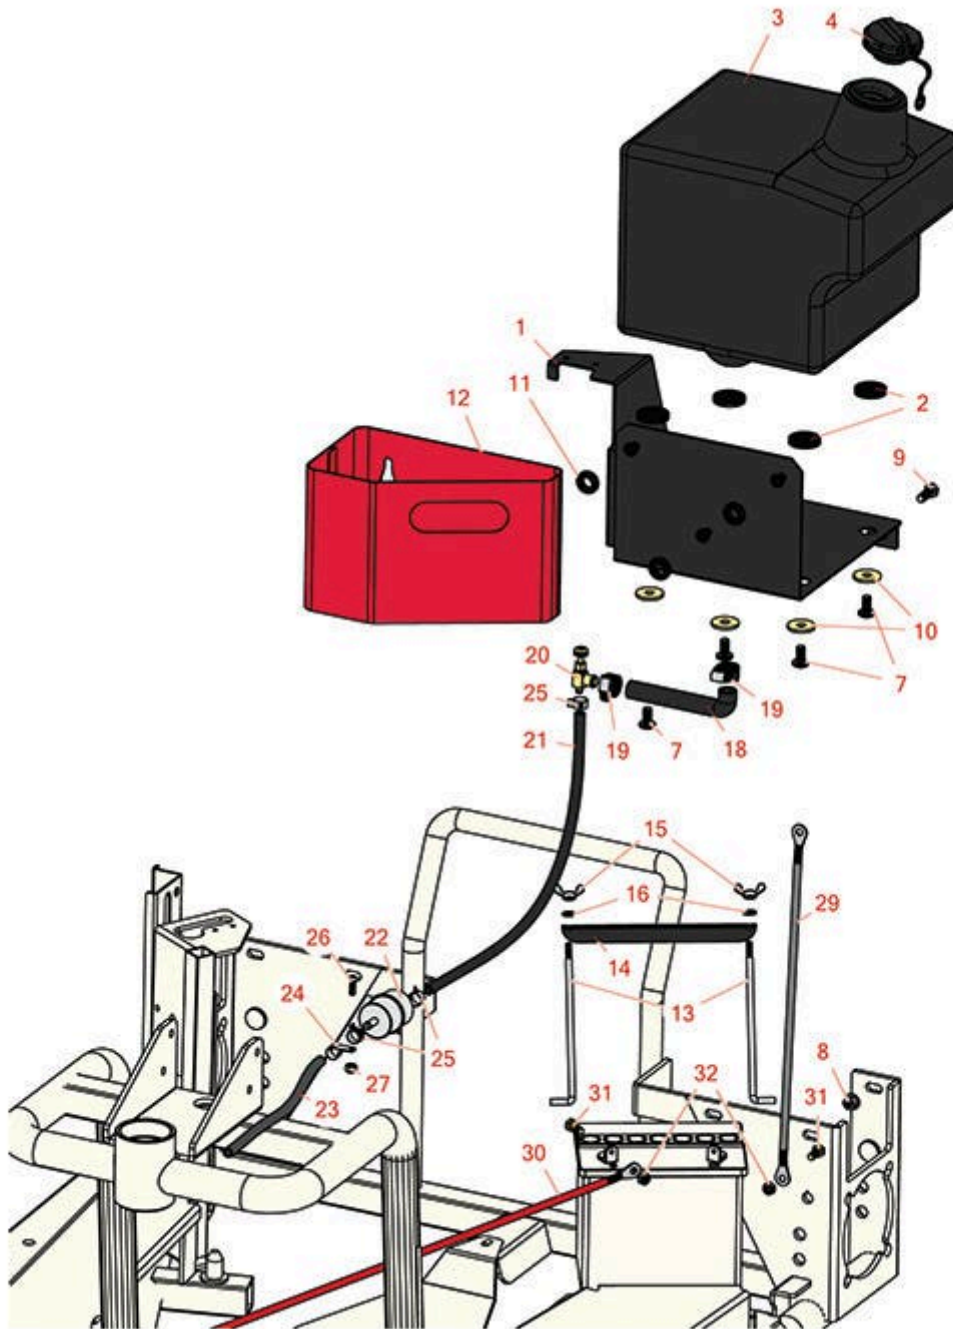

# Replaces Toro Sand Pro 2020 Parts

Traction Unit - Model 08884 & 08887

Fuel Tank

All original equipment manufacturers names and part numbers are used for identification purposes only, and we are in no way implying that our products are original equipment parts. Prices subject to change without notice.

# Replaces Toro Sand Pro 2020 Parts

*Traction Unit - Model 08884 & 08887*

*Fuel Tank*

Item No	R&R Part No.	OEM Part No.	Description	Qty Req	Price Each	Order Quantity
1	<b>R95-0576-03</b>	95-0576, 95-0576-03	Base-Tank, Fuel	1	<b>110.75</b>	
2	<b>R240-11</b>	240-11	Bushing - Rubber - Flanged	4	<b>2.45</b>	
3	<b>R92-7186</b>	77-0990, 92-7186	Tank-Fuel	1	<b>205.80</b>	
4	<b>R93-7170</b>	93-7170	Cap - Fuel w/Tether	1	<b>25.25</b>	
7	<b>R3250-36</b>	3250-36	Screw - 3/8-16x3/4 Zinc Pan Phillips Mach	4	<b>2.45</b>	
8	<b>R3296-39</b>	32127-25, 32128-36, 3290-357, 3296-17, 3296-22, 3296-39, 915663P, 99-7443	Locknut - 3/8-16 Nylon	1	<b>1.40</b>	
9	<b>R323-6</b>	01-150-0010, 01-178-0608, 20-47-AD, 20-47-AGD, 3224-2, 323-6, 49-3510, 908034P, 908332	Bolt - Hex HD 3/8-16 x 1 GR5 YZ	1	<b>0.59</b>	
10	<b>R63-8410</b>	53-6380, 63-4810, 63-8410	Washer - Isolator Bushing	4	<b>0.77</b>	
11	<b>R240-9</b>	240-9	Grommet - Rubber	3	<b>2.55</b>	
12	<b>R86-7640-01</b>	51-0900, 86-7640, 86-7640-01	Box-Litter	1	<b>115.10</b>	
13	<b>R100-6435</b>	100-6435, 56-7720	Post - Battery - Stainless	2	<b>8.90</b>	
14	<b>R92-5018-03</b>	92-5018, 92-5018-03	Clamp-Battery	1	<b>10.65</b>	