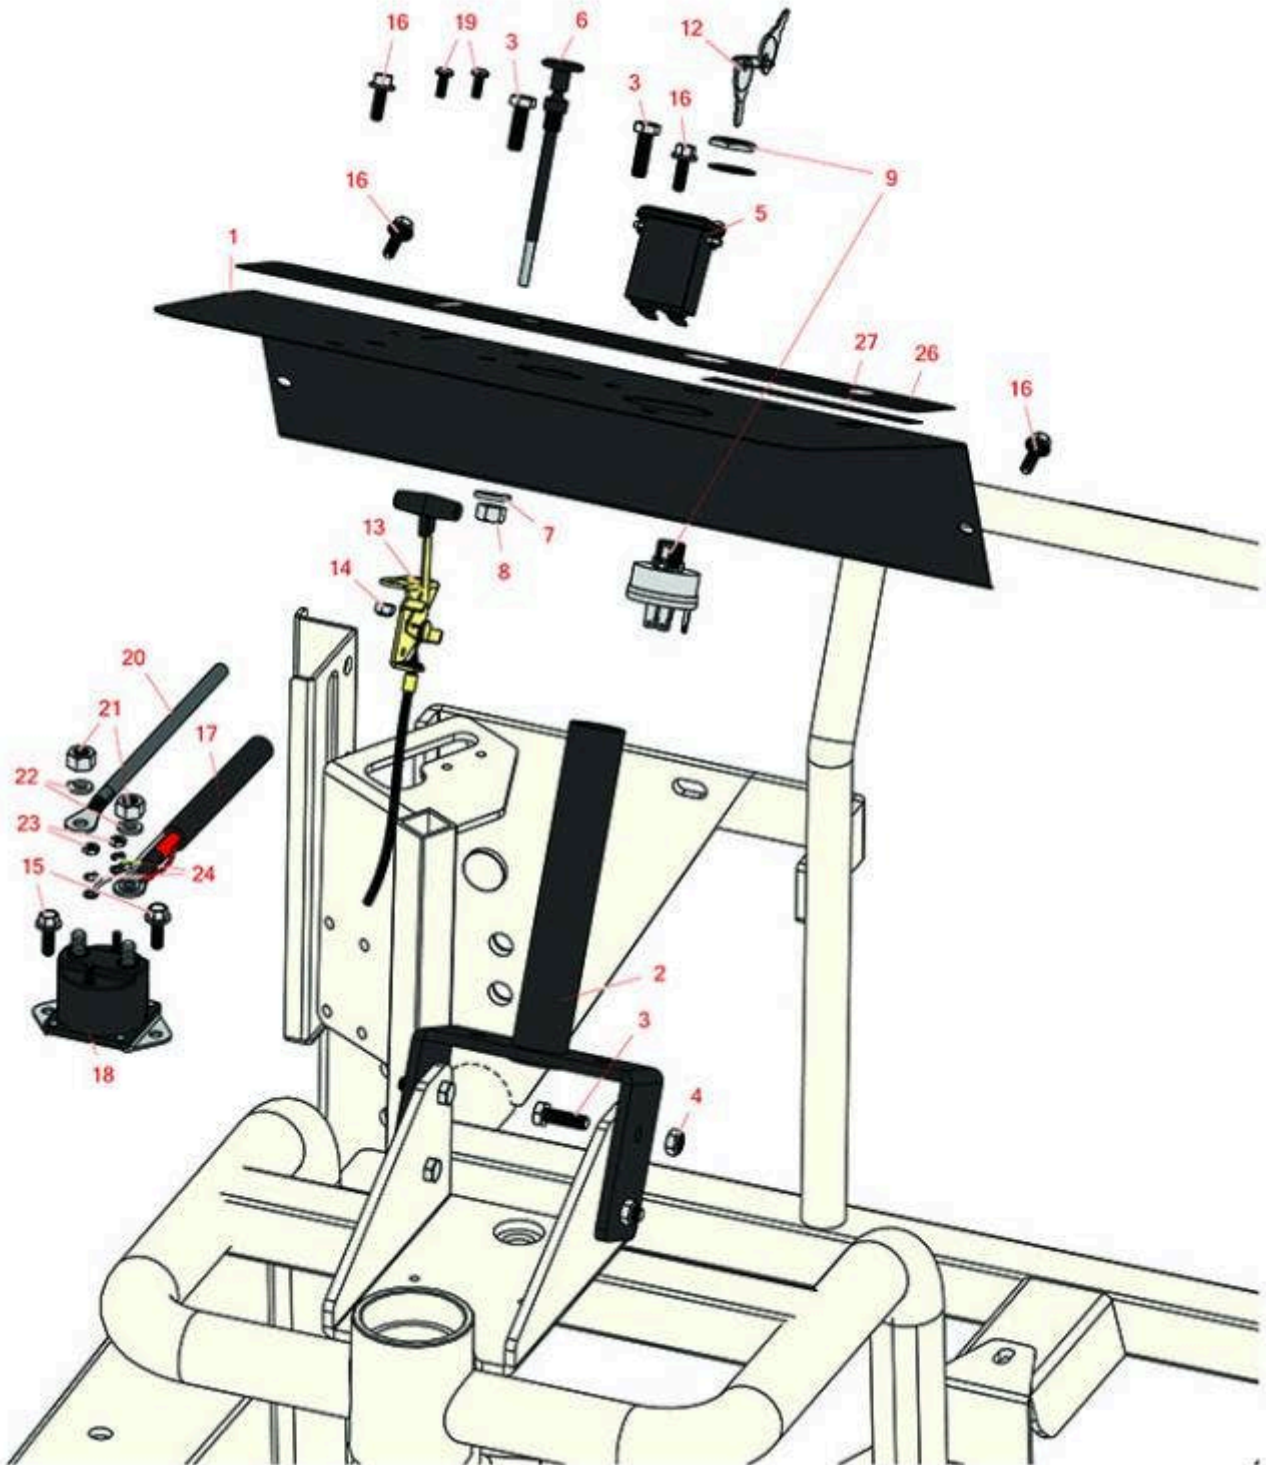

Replaces Toro Sand Pro 2020 Parts

Traction Unit - Model 08884 & 08887

Dash Panel

All original equipment manufacturers names and part numbers are used for identification purposes only, and we are in no way implying that our products are original equipment parts. Prices subject to change without notice.

Replaces Toro Sand Pro 2020 Parts

Traction Unit - Model 08884 & 08887

Dash Panel

OEM

Item No	R&R Part No.	Part No.	Description	Qty Req	Price Each	Order Quantity
1	R105-8524	105-8524, 99-1646, 99-1646-03	Dash Panel Assy	1	52.50	
<i>Tech Note: 2006 and Older:</i>						
2	R92-5035	92-5035, 92-5035-01, 92-5035-03	Steering Post Assy	1	61.85	
3	R322-5	01-178-0508, 20-26-AD, 20-26-AGD, 30-9000, 322-5, 513341, 519755, 908019P, N/A	Bolt - Hex HD 5/16-18 x 1	6	0.40	
4	R3296-29	1-804256, 3290-357, 3296-29, 915662P	Locknut - 5/16-18 ESNA	4	2.95	
5	R1-513374	1-513374	Hour Meter	1	61.55	
<i>Tech Note: 2007 and Newer:</i>						
6	R112-7689	112-7689, 95-0597	Choke Control	1	26.50	
7	R3253-6	01-166-0710, 23-12-GD, 3253-6, 59-7590	Washer - Lock 7/16 Zinc	1	0.29	
8	R3219-3	01-188-0624, 215-50, 22-13-BJD, 22-13-BJKD, 3219-3	Nut - 3/8-24	1	0.34	
9	R83-0020	83-0020	Switch - Key 6 Lead	1	20.45	