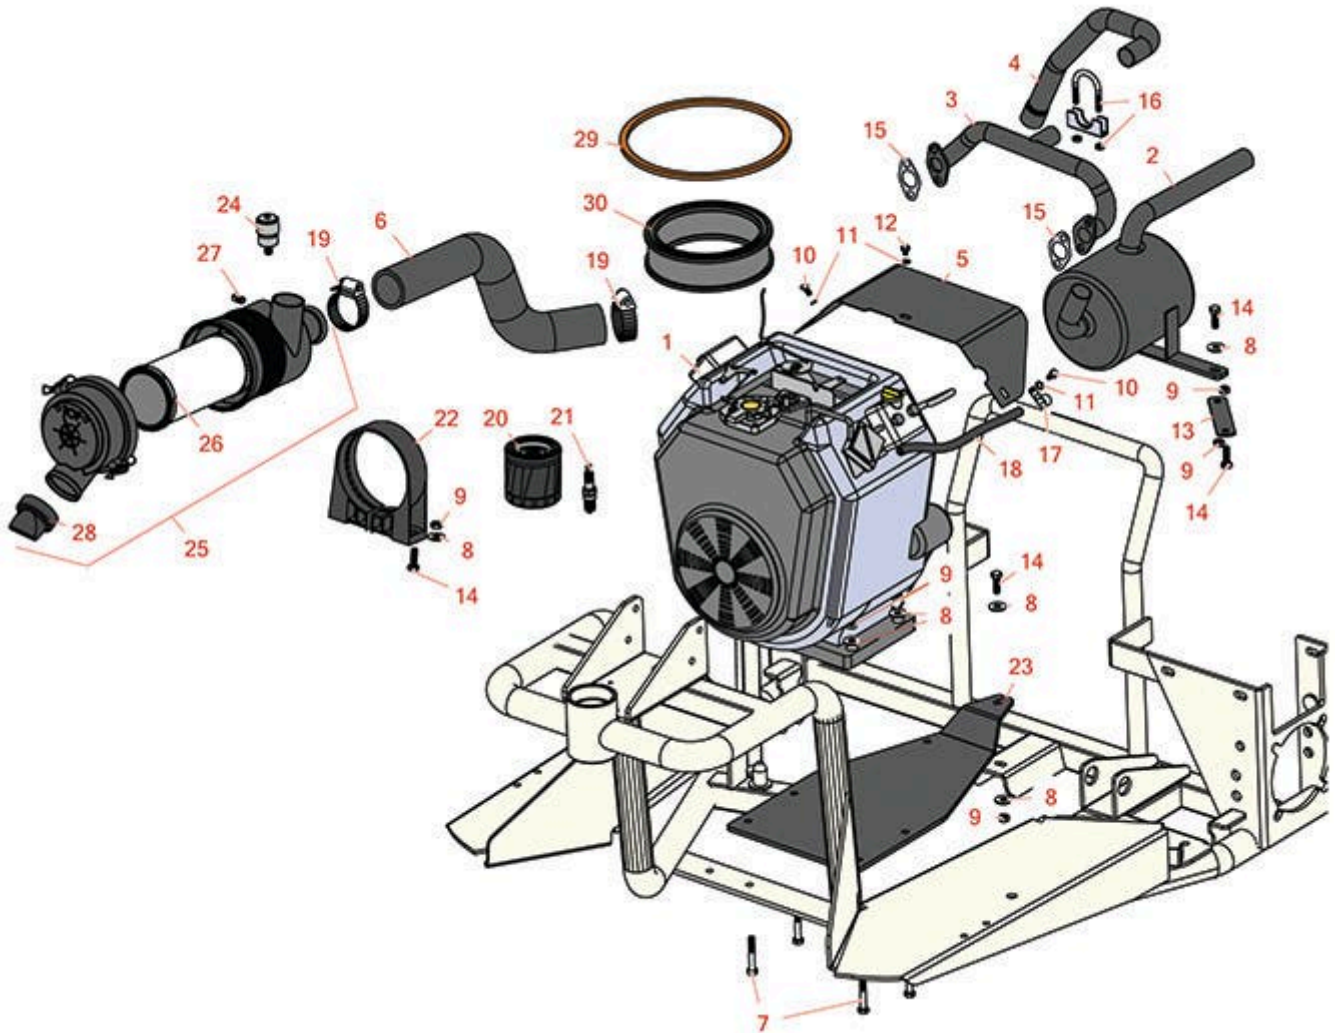

Replaces Toro Sand Pro 2020 Parts

Traction Unit - Model 08884 & 08887

Engine

All original equipment manufacturers names and part numbers are used for identification purposes only, and we are in no way implying that our products are original equipment parts. Prices subject to change without notice.

Replaces Toro Sand Pro 2020 Parts

Traction Unit - Model 08884 & 08887

Engine

Item No	R&R Part No.	OEM Part No.	Description	Qty Req	Price Each	Order Quantity
1	RS3054470588G1	117-2731, 117-2732, 120-3402, 98-0930	B-S Engine 16 Hp	1	2085.74	
2	R95-0552	95-0552	Muffler	1	209.10	
3	R95-0550	95-0550	Manifold - Exhaust	1	92.35	
4	R95-0551	95-0551	Tube-Exhaust	1	31.55	
5	R105-8523	105-8523, 88-8380, 95-5827, 95-5827-03	Shield - Muffler	1	33.80	
6	R95-0582	95-0582	Hose - Formed	1	42.35	
7	R322-10	20-30-AD, 24-7180, 322-10, 322-10, 3223-6, 513347	Bolt - Hex HD 5/16-18 x 2	4	0.65	
8	R453009	01-166-0400, 24-10-BD, 24-9-AD, 32-9650, 3256-2, 3256-23, 3256-3, 3256-67, 3290-217, 3556-3, 4-2390, 7-0152	Washer - Flat 5/16 SAE	10	0.13	
9	R3296-29	1-804256, 3290-357, 3296-29, 915662P	Locknut - 5/16-18 ESNA	9	2.95	
10	R48-7610	33113-012, 48-7610	Bolt - Hex HD Nyloc M6 x 12	2	0.59	