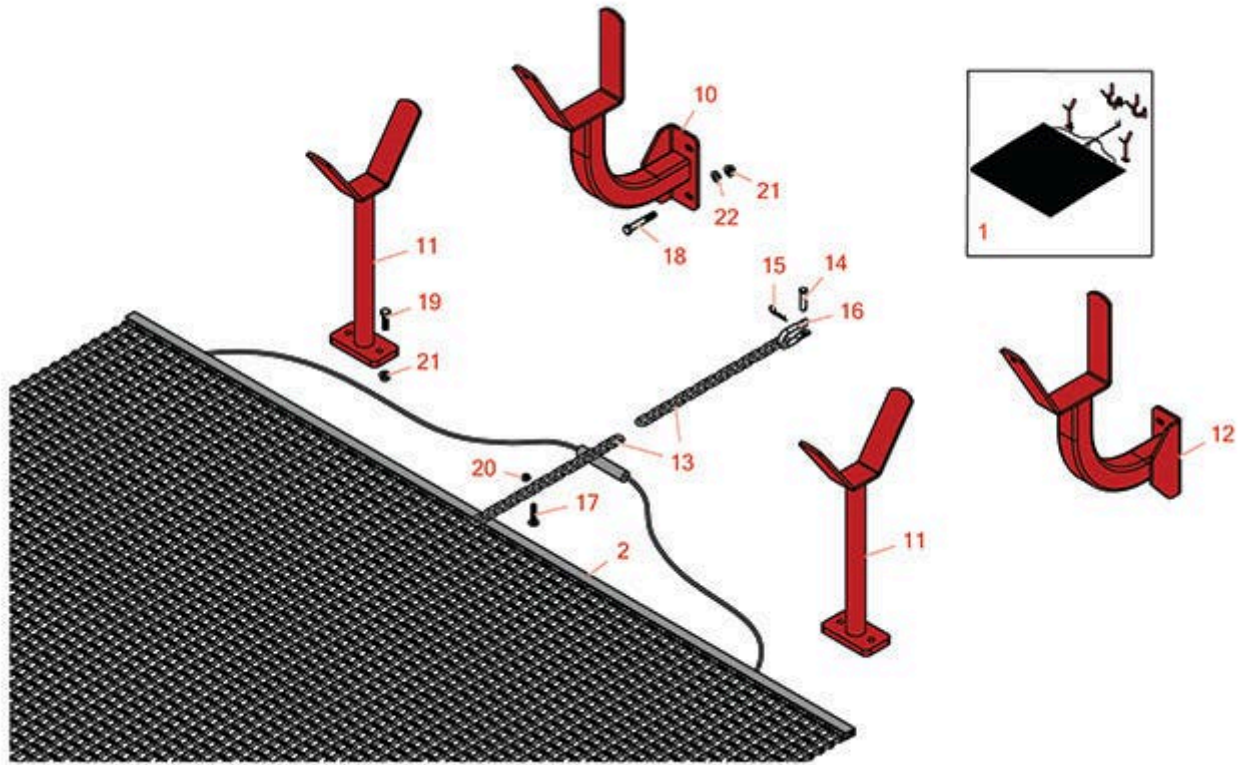

Replaces Toro Sand Pro 2020 Parts

Attachments

Drag Mat Kit - Model 08850

All original equipment manufacturers names and part numbers are used for identification purposes only, and we are in no way implying that our products are original equipment parts. Prices subject to change without notice.

Replaces Toro Sand Pro 2020 Parts

Attachments

Drag Mat Kit - Model 08850

Item No	R&R Part No.	OEM Part No.	Description	Qty Req	Price Each	Order Quantity
---------	--------------	--------------	-------------	---------	------------	----------------