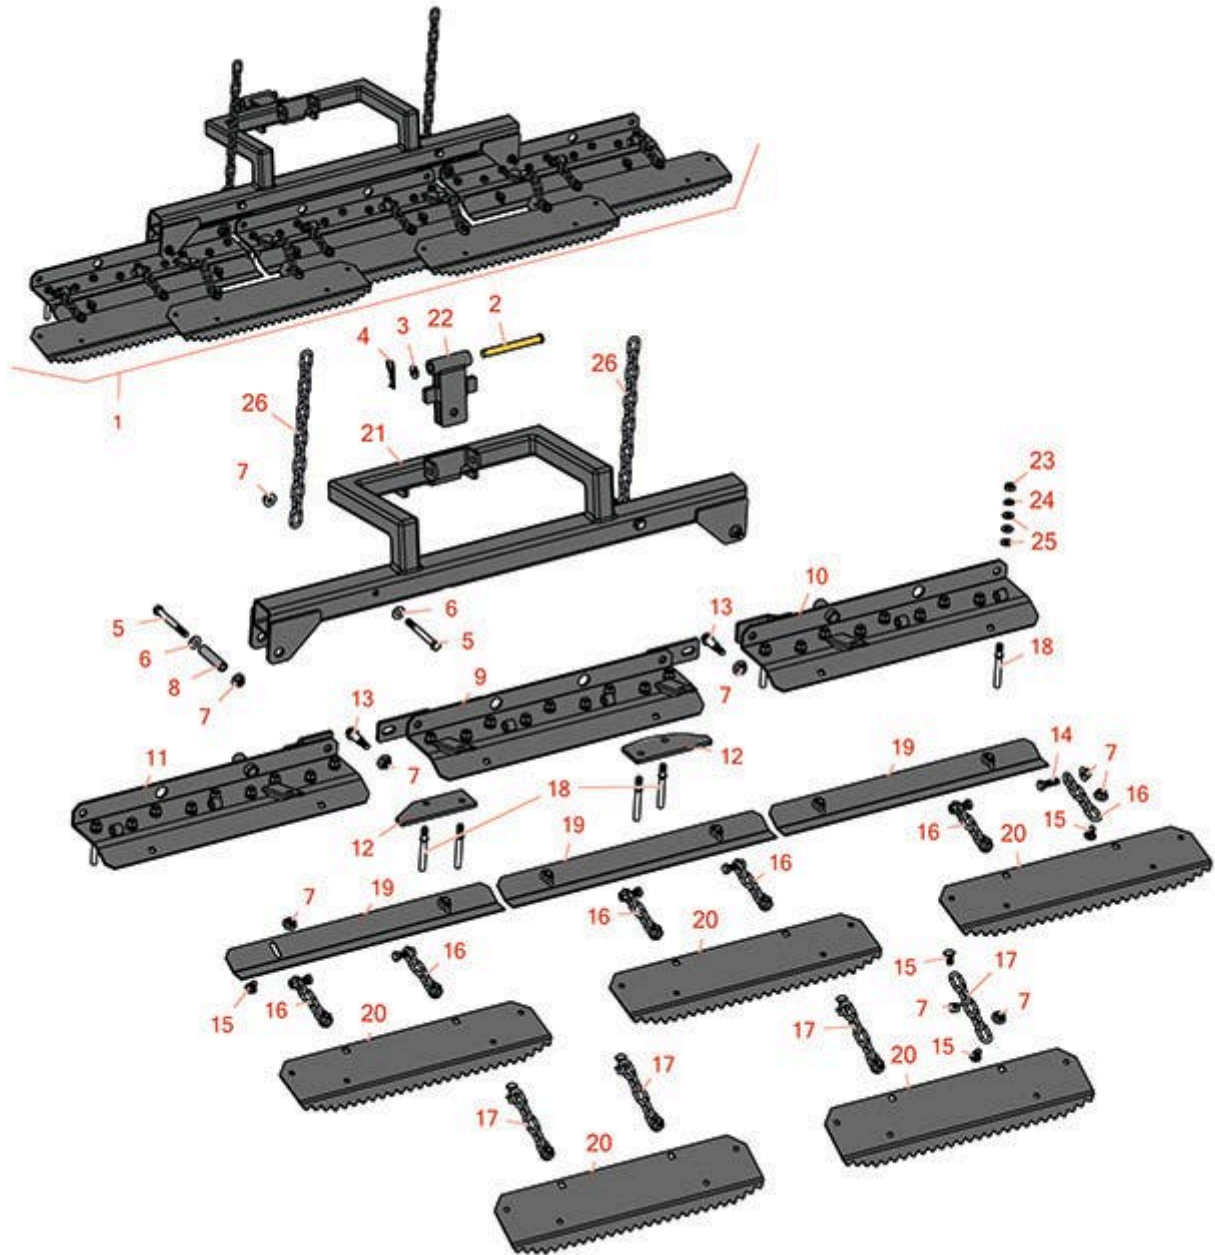

Replaces Toro Sand Pro 2020 Parts

Attachments

Tooth Rake - Model 08812

All original equipment manufacturers names and part numbers are used for identification purposes only, and we are in no way implying that our products are original equipment parts. Prices subject to change without notice.

Replaces Toro Sand Pro 2020 Parts

Attachments

Tooth Rake - Model 08812

Item R&R
No Part No.

OEM
Part No. Description

Qty
Req

Price
Each

Order
Quantity

Complete Kits Available

1	R08812	08812	Tooth Rake to Fit Standard Mounting Hitch	1	1109.65
---	---------------	-------	---	---	----------------

Other Parts Available

2	R283-83	283-83, 42194, 93-5343	Pin - Clevis	1	5.15
---	----------------	------------------------------	--------------	---	-------------

3	R187-0	3256-25, 7-0032	Washer - Flat 7/16 SAE	1	0.22
---	---------------	--------------------	------------------------	---	-------------

4	R3272-12	01-151-0090, 28-19-D, 3272-12	Pin - Cotter 1/8 x 1-1/4	1	0.11
---	-----------------	-------------------------------------	--------------------------	---	-------------