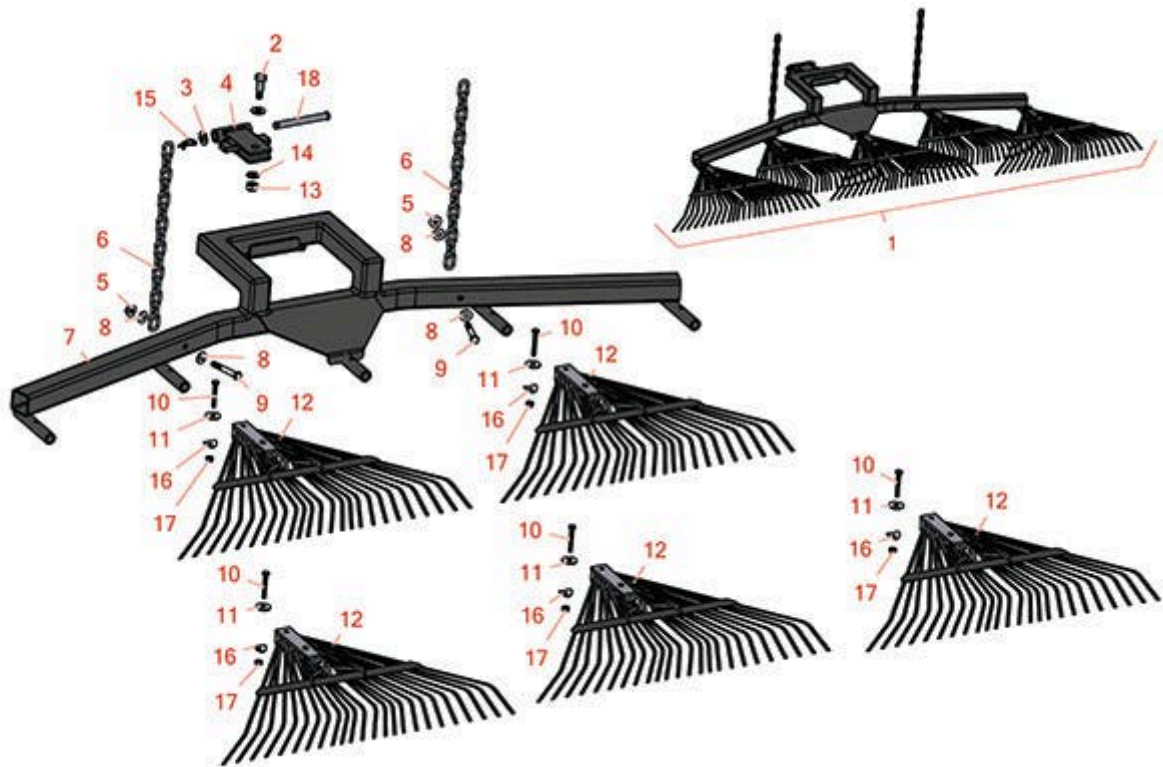

Replaces Toro Sand Pro 2020 Parts

Attachments

Spring Rake - Model 08813

All original equipment manufacturers names and part numbers are used for identification purposes only, and we are in no way implying that our products are original equipment parts. Prices subject to change without notice.

Replaces Toro Sand Pro 2020 Parts

Attachments

Spring Rake - Model 08813

Item R&R
No Part No.

OEM
Part No. Description

Qty
Req

Price
Each

Order
Quantity

Complete Rake Kit

1	R08813	08813	Spring Rake to Fit Standard Mounting Hitch	1	629.75
---	---------------	-------	--	---	---------------

Other Parts Available

2	R80-2050	80-2050	Bolt - Shoulder	1	15.35
---	-----------------	---------	-----------------	---	--------------

3	R453017	01-166-0050, 01-166-0240, 01-166-0800, 24-13-AD, 24-14-AD, 32-8110, 3256-26, 3256-6, 453017, 69-8980, 87-7270	Washer - Flat 1/2	2	0.28
---	----------------	---	-------------------	---	-------------