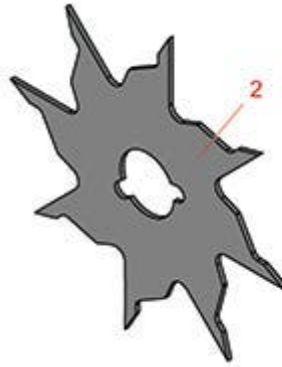

Replaces Toro Sand Pro 2020 Parts

Attachments

Spiker - Model 08856

All original equipment manufacturers names and part numbers are used for identification purposes only, and we are in no way implying that our products are original equipment parts. Prices subject to change without notice.

Replaces Toro Sand Pro 2020 Parts

Attachments

Spiker - Model 08856

Item No	R&R Part No.	OEM Part No.	Description	Qty Req	Price Each	Order Quantity
1	R71-1360	251-219, 251-253, 251-254, 251-320, 71-1360, 88-7880, 94-3405	Bearing	2	19.20	
2	R20-7380	20-7380, 20-7380-01	Spiker Blade - 12 GA	24	16.40	