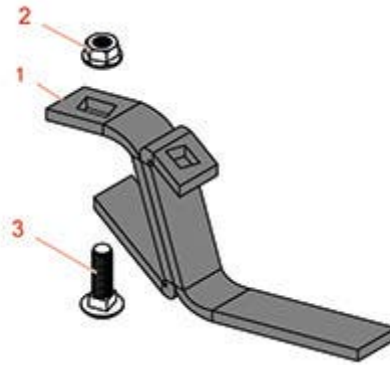

# Replaces Toro Sand Pro 2020 Parts

Attachments

Sand Blade 240 - Model 44900

All original equipment manufacturers names and part numbers are used for identification purposes only, and we are in no way implying that our products are original equipment parts. Prices subject to change without notice.

# Replaces Toro Sand Pro 2020 Parts

Attachments

Sand Blade 240 - Model 44900

Item No	R&R Part No.	OEM Part No.	Description	Qty Req	Price Each	Order Quantity
1	<b>R85-0160-03</b>	85-0160, 85-0160-03	Sweep - Sand Rake	5	<b>25.80</b>	
2	<b>R3296-39</b>	32127-25, 32128-36, 3290-357, 3296-17, 3296-22, 3296-39, 915663P, 99-7443	Locknut - 3/8-16 Nylon	10	<b>1.40</b>	
3	<b>R3231-25</b>	01-173-0610, 30-9970, 3231-25, 3231-3, 900064P	Bolt - Carriage 3/8-16 x 1-1/4	10	<b>0.66</b>	
3	<b>R3231-5</b>	3231-5	Bolt - Carriage 3/8-16 x 1-3/4	10	<b>0.59</b>	