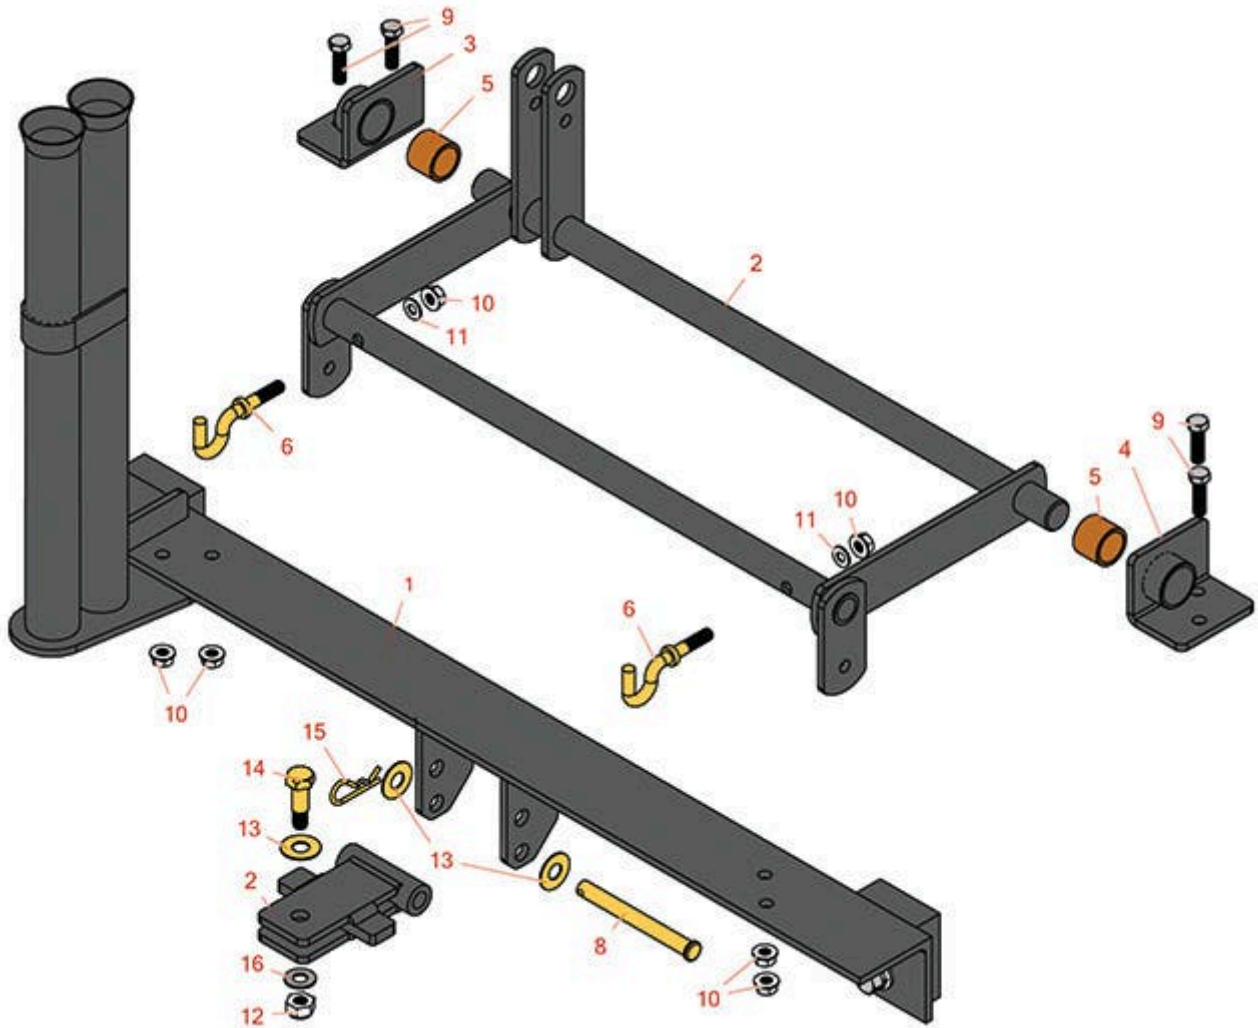

Replaces Toro Sand Pro 2020 Parts

Attachments

Rake Mount Kit - Model 08814

All original equipment manufacturers names and part numbers are used for identification purposes only, and we are in no way implying that our products are original equipment parts. Prices subject to change without notice.

Replaces Toro Sand Pro 2020 Parts

Attachments

Rake Mount Kit - Model 08814

Item No	R&R Part No.	OEM Part No.	Description	Qty Req	Price Each	Order Quantity
1	R84-2620-03	84-2620, 84-2620-03	Angle Assy	1	234.85	
2	R84-2420-03	84-2420, 84-2420-03	Lift Arm Assy	1	202.15	
2	R84-2230-03	84-2230, 84-2230-03	Pivot Assy	1	31.15	
3	R80-1680	80-1680	Pivot Bkt w/Bushing - LH	1	42.30	
4	R80-1690	80-1690	Pivot Bkt w/Bushing - RH	1	42.30	
5	R256-234	256-234	Bushing - 1 x 1-1/4 x 1	2	6.05	
6	R80-2040	80-2040, 84-2630	Hook	2	11.15	
8	R283-83	283-83, 42194, 93-5343	Pin - Clevis	1	5.15	
9	R400264	01-150-0180, 01-178-0610, 20-48-AD, 20-48-AGD, 32-9160, 3224-3, 323-29, 323-7, 400264, 908035P	Bolt - Hex HD 3/8-16 x 1-1/4	4	0.40	
10	R3296-39	32127-25, 32128-36, 3290-357, 3296-17, 3296-22, 3296-39, 915663P, 99-7443	Locknut - 3/8-16 Nylon	6	1.40	

Replaces Toro Sand Pro 2020 Parts

Attachments

Rake Mount Kit - Model 08814

Item No	R&R Part No.	OEM Part No.	Description	Qty Req	Price Each	Order Quantity
11	R453009	01-166-0400, 24-10-BD, 24-9-AD, 32-9650, 3256-2, 3256-23, 3256-3, 3256-67, 3290-217, 3556-3, 4-2390, 7-0152	Washer - Flat 5/16 SAE	2	0.13	
12	R3296-48	119-4039, 32146-7, 3296-34, 3296-48	Locknut - 7/16-14 ESNA	1	0.55	
13	R3256-26	01-166-0540, 01-166-0820, 17-2530, 24-13-BD, 30-8570, 3256-26, 356206, 48-9390	Washer - 1/2 in	2	0.41	
14	R80-2050	80-2050	Bolt - Shoulder	1	15.35	
15	R3272-12	01-151-0090, 28-19-D, 3272-12	Pin - Cotter 1/8 x 1-1/4	1	0.11	
16	R187-0	3256-25, 7-0032	Washer - Flat 7/16 SAE	1	0.22	