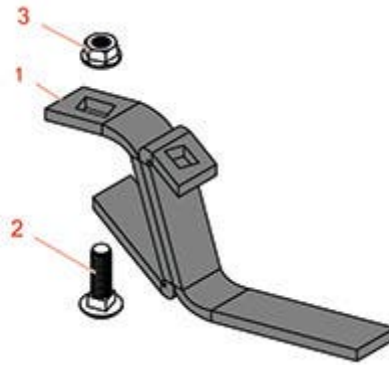

Replaces Toro Sand Pro 2020 Parts

Attachments

Weeder / Cultivator - Model 08815

All original equipment manufacturers names and part numbers are used for identification purposes only, and we are in no way implying that our products are original equipment parts. Prices subject to change without notice.

Replaces Toro Sand Pro 2020 Parts

Attachments

Weeder / Cultivator - Model 08815

Item No	R&R Part No.	OEM Part No.	Description	Qty Req	Price Each	Order Quantity
1	R85-0160-03	85-0160, 85-0160-03	Sweep - Sand Rake	5	25.80	
2	R3231-2	01-157-0170, 01-173-0608, 3231-2, 3231-22, 3231-28, 900063P	Bolt - Carriage 3/8-16 x 1	10	0.54	
3	R3296-39	32127-25, 32128-36, 3290-357, 3296-17, 3296-22, 3296-39, 915663P, 99-7443	Locknut - 3/8-16 Nylon	10	1.40	