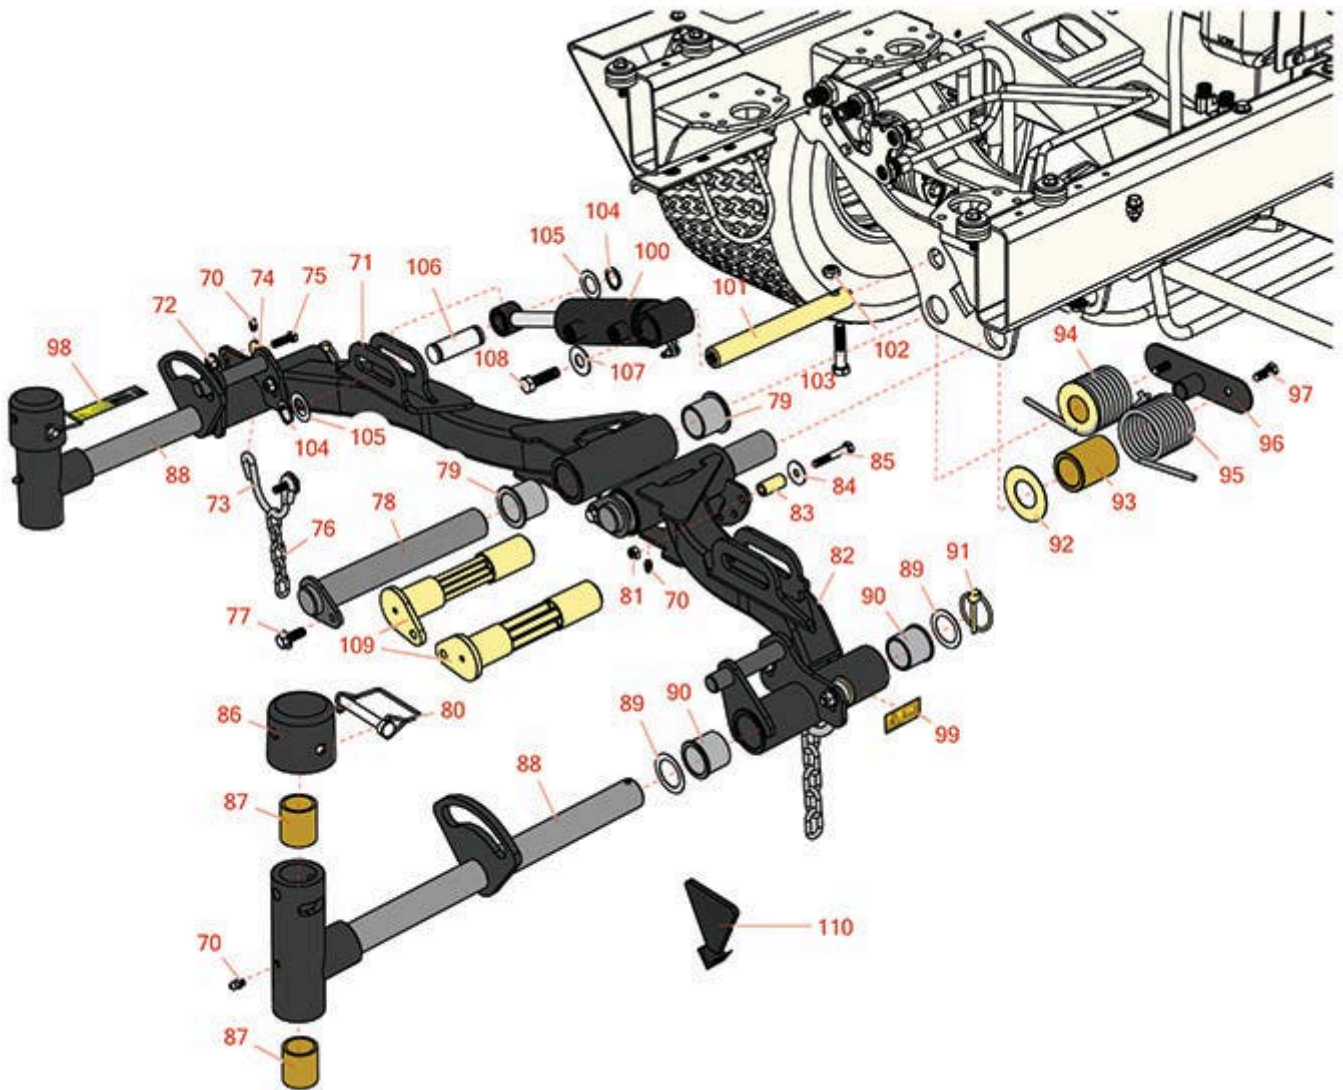

Replaces Toro Reelmaster 5410-D Parts

Traction Unit
Rear Lift Arm

All original equipment manufacturers names and part numbers are used for identification purposes only, and we are in no way implying that our products are original equipment parts. Prices subject to change without notice.

Replaces Toro Reelmaster 5410-D Parts

Traction Unit
Rear Lift Arm

Item No	R&R Part No.	OEM Part No.	Description	Qty Req	Price Each	Order Quantity
---------	--------------	--------------	-------------	---------	------------	----------------

Other Parts Available

70	R302-5	21-6010, 302-11, 302-37, 302-47, 302-5, 302-57, 302-58, 302-6, 31-0300, 32-9660, 60-0800, 62-3880, 92-4181	Fitting - Grease	4	0.27	
71	R110-0993	110-0993	Lift Arm - No. 3	1	302.45	
72	R104-8301	104-8301, 104-9301, 109-6658, 133-7570	Locknut - 3/8-16 Nylon Flanged	4	0.84	
73	R110-0922	110-0922	Hoop - Chain	2	8.35	
74	R63-8410	53-6380, 63-4810, 63-8410	Washer - Isolator Bushing	4	0.77	
75	R400264	01-150-0180, 01-178-0610, 20-48-AD, 20-48-AGD, 32-9160, 3224-3, 323-29, 323-7, 400264, 908035P	Bolt - Hex HD 3/8-16 x 1-1/4	4	0.40	
76	R84-2451	84-2451	Chain - Straight 5	2	4.75	
<i>Tech Note: Fits 5510-5610:</i>						
76	R84-2450	84-2450	Chain - Straight 4	2	4.55	

Replaces Toro Reelmaster 5410-D Parts

*Traction Unit
Rear Lift Arm*

Item No	R&R Part No.	OEM Part No.	Description	Qty Req	Price Each	Order Quantity
106	R104-0046	104-0046	Pin - Slide - Cylinder	2	7.15	
107	R453017	01-166-0050, 01-166-0240, 01-166-0800, 24-13-AD, 24-14-AD, 32-8110, 3256-26, 3256-6, 453017, 69-8980, 87-7270	Washer - Flat 1/2	2	0.28	
108	R325-7	01-150-0380, 01-178-0814, 3226-3, 325-7, 48-9490	Bolt - 1/2-13 x 1 3/4 Hex HD Gr 5	2	0.84	
109	R125-2037	125-2037	Shaft	2	52.50	
110	R110-4088-03	110-4088-03, 119-8010-03	Kickstand	1	21.25	