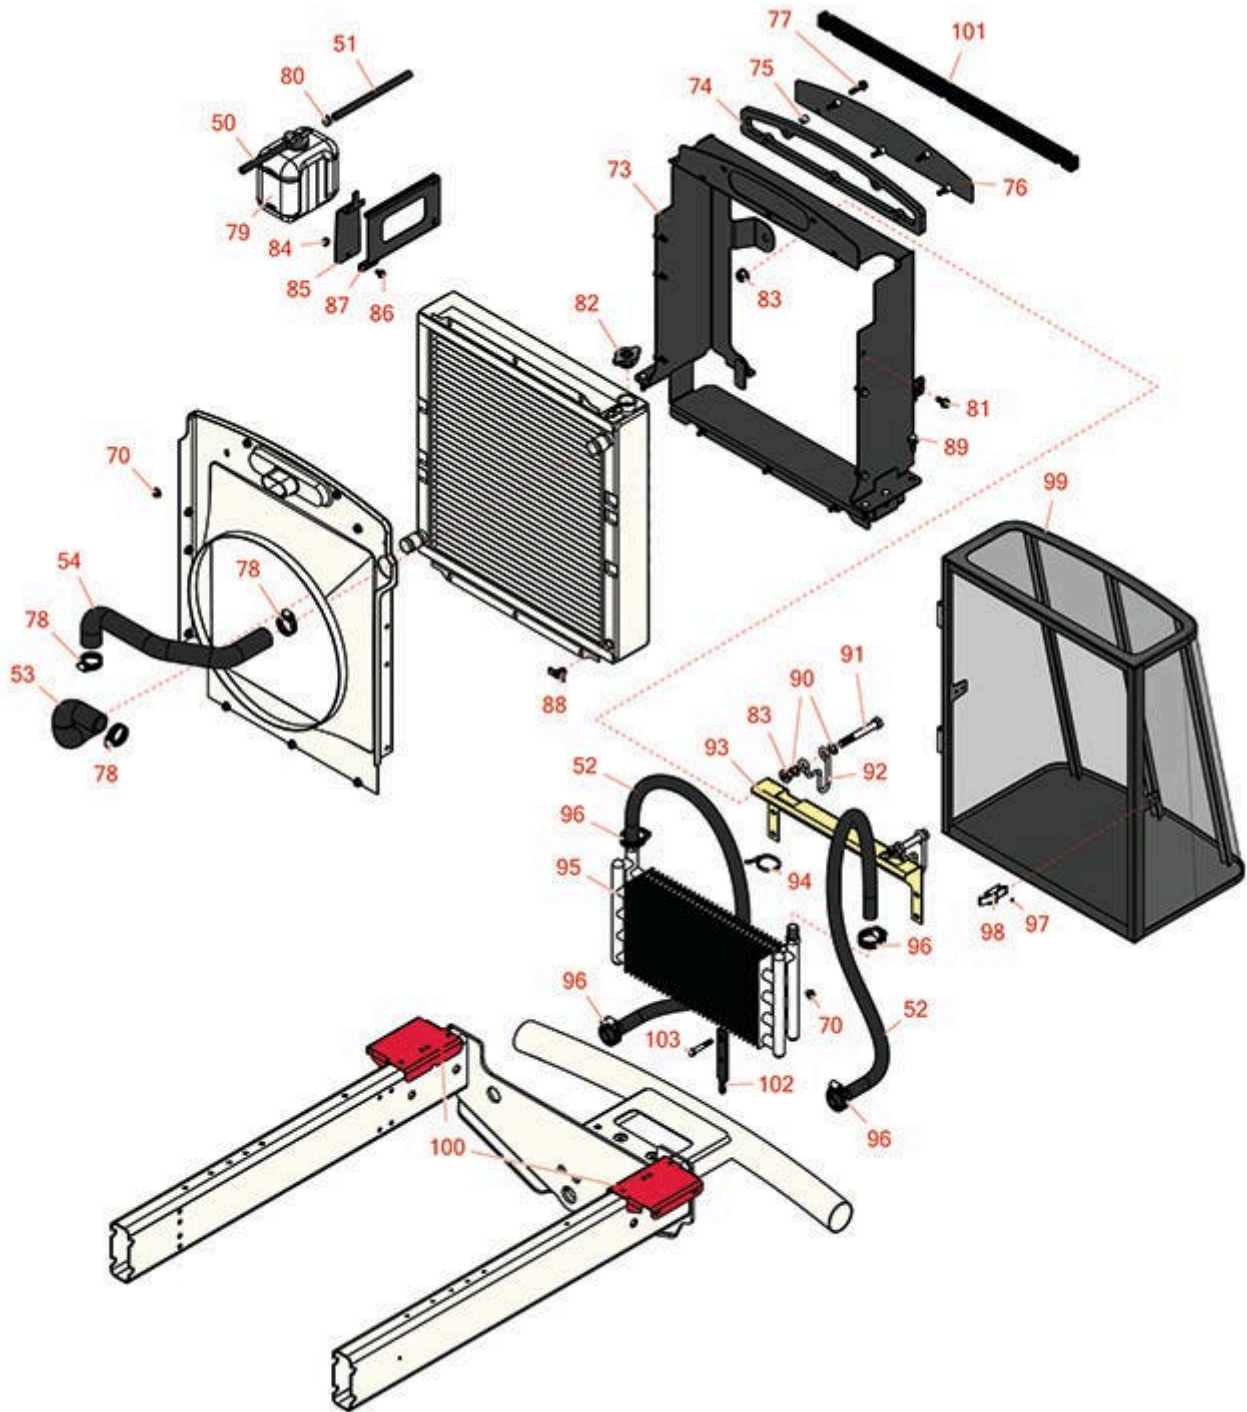

# Replaces Toro Reelmaster 5410-D Parts

Traction Unit  
Radiator & Cooling System

All original equipment manufacturers names and part numbers are used for identification purposes only, and we are in no way implying that our products are original equipment parts. Prices subject to change without notice.

# Replaces Toro Reelmaster 5410-D Parts

*Traction Unit  
Radiator & Cooling System*

Item No	R&R Part No.	OEM Part No.	Description	Qty Req	Price Each	Order Quantity
<b>Hoses</b>						
50	<b>R110-3257</b>	110-3257, 63-7630	Hose-Fuel	1	<b>8.90</b>	
51	<b>R110-4104</b>	110-4104, 27-5340	Hose-Fuel	1	<b>4.60</b>	
51	<b>R110-8752</b>	110-8752	Hose-Fuel	1	<b>5.65</b>	
52	<b>R108-1693</b>	108-1693	Hose	1	<b>32.95</b>	
53	<b>R108-1697</b>	108-1697	Hose - Formed	1	<b>21.30</b>	
54	<b>R108-1696</b>	108-1696	Hose - Formed	1	<b>21.90</b>	
<b>Other Parts Available</b>						
70	<b>R104-8300</b>	104-8300, 104-8300, 119-4041	Locknut - 5/16-18 Flanged Y/Zinc	14	<b>0.47</b>	
73	<b>R108-1617-03</b>	108-1617-03	Frame-Radiator	1	<b>350.80</b>	
74	<b>R110-5324</b>	110-5324	Seal-Foam	1	<b>11.30</b>	
75	<b>R1-603903</b>	1-603903	Spacer	5	<b>2.95</b>	
76	<b>R108-1843-03</b>	108-1843-03	Screen-Intake, Air	1	<b>18.05</b>	
77	<b>R3234-36</b>	3234-36	Bolt - 5/16-18 x 1 1/4 Hx HD Flange	5	<b>1.10</b>	
78	<b>R2412-129</b>	2412-129, 94-3188, 94-3189, 94-3193, 94-3203, 94-3204	Clamp - Worm 9/16-1 1/4	4	<b>3.25</b>	
79	<b>RX1G64272400</b>	104-9318, 105-3753, 98-9323, 98-9397	Kubota Tank - Reserve Assy	1	<b>105.52</b>	